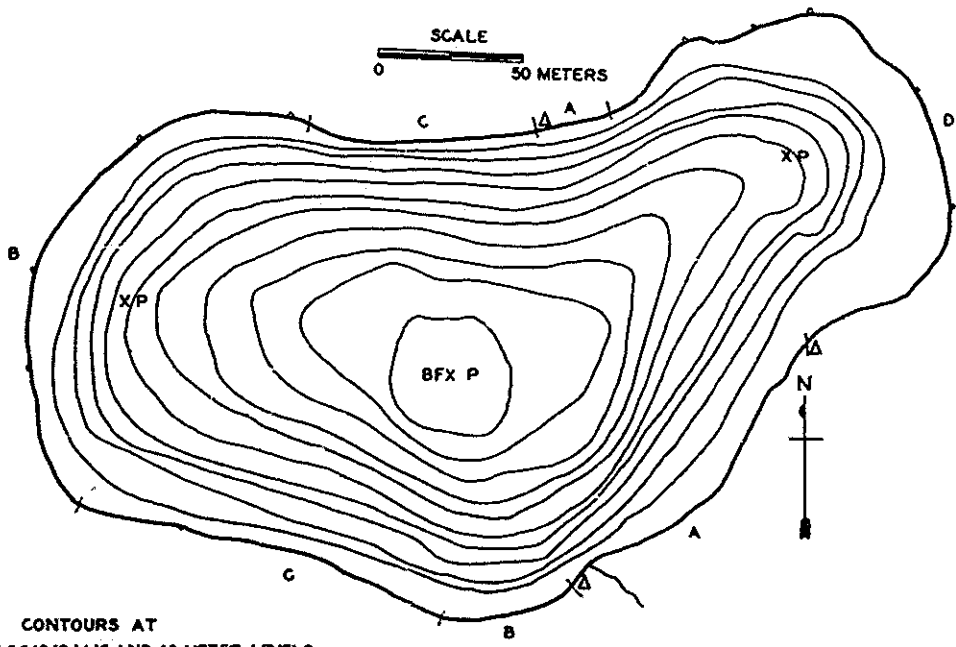

THIRD SISTER LAKE

CONTOURS AT
12, 14, 16, 18, 20, 22, 24, 26 AND 28 METER LEVELS