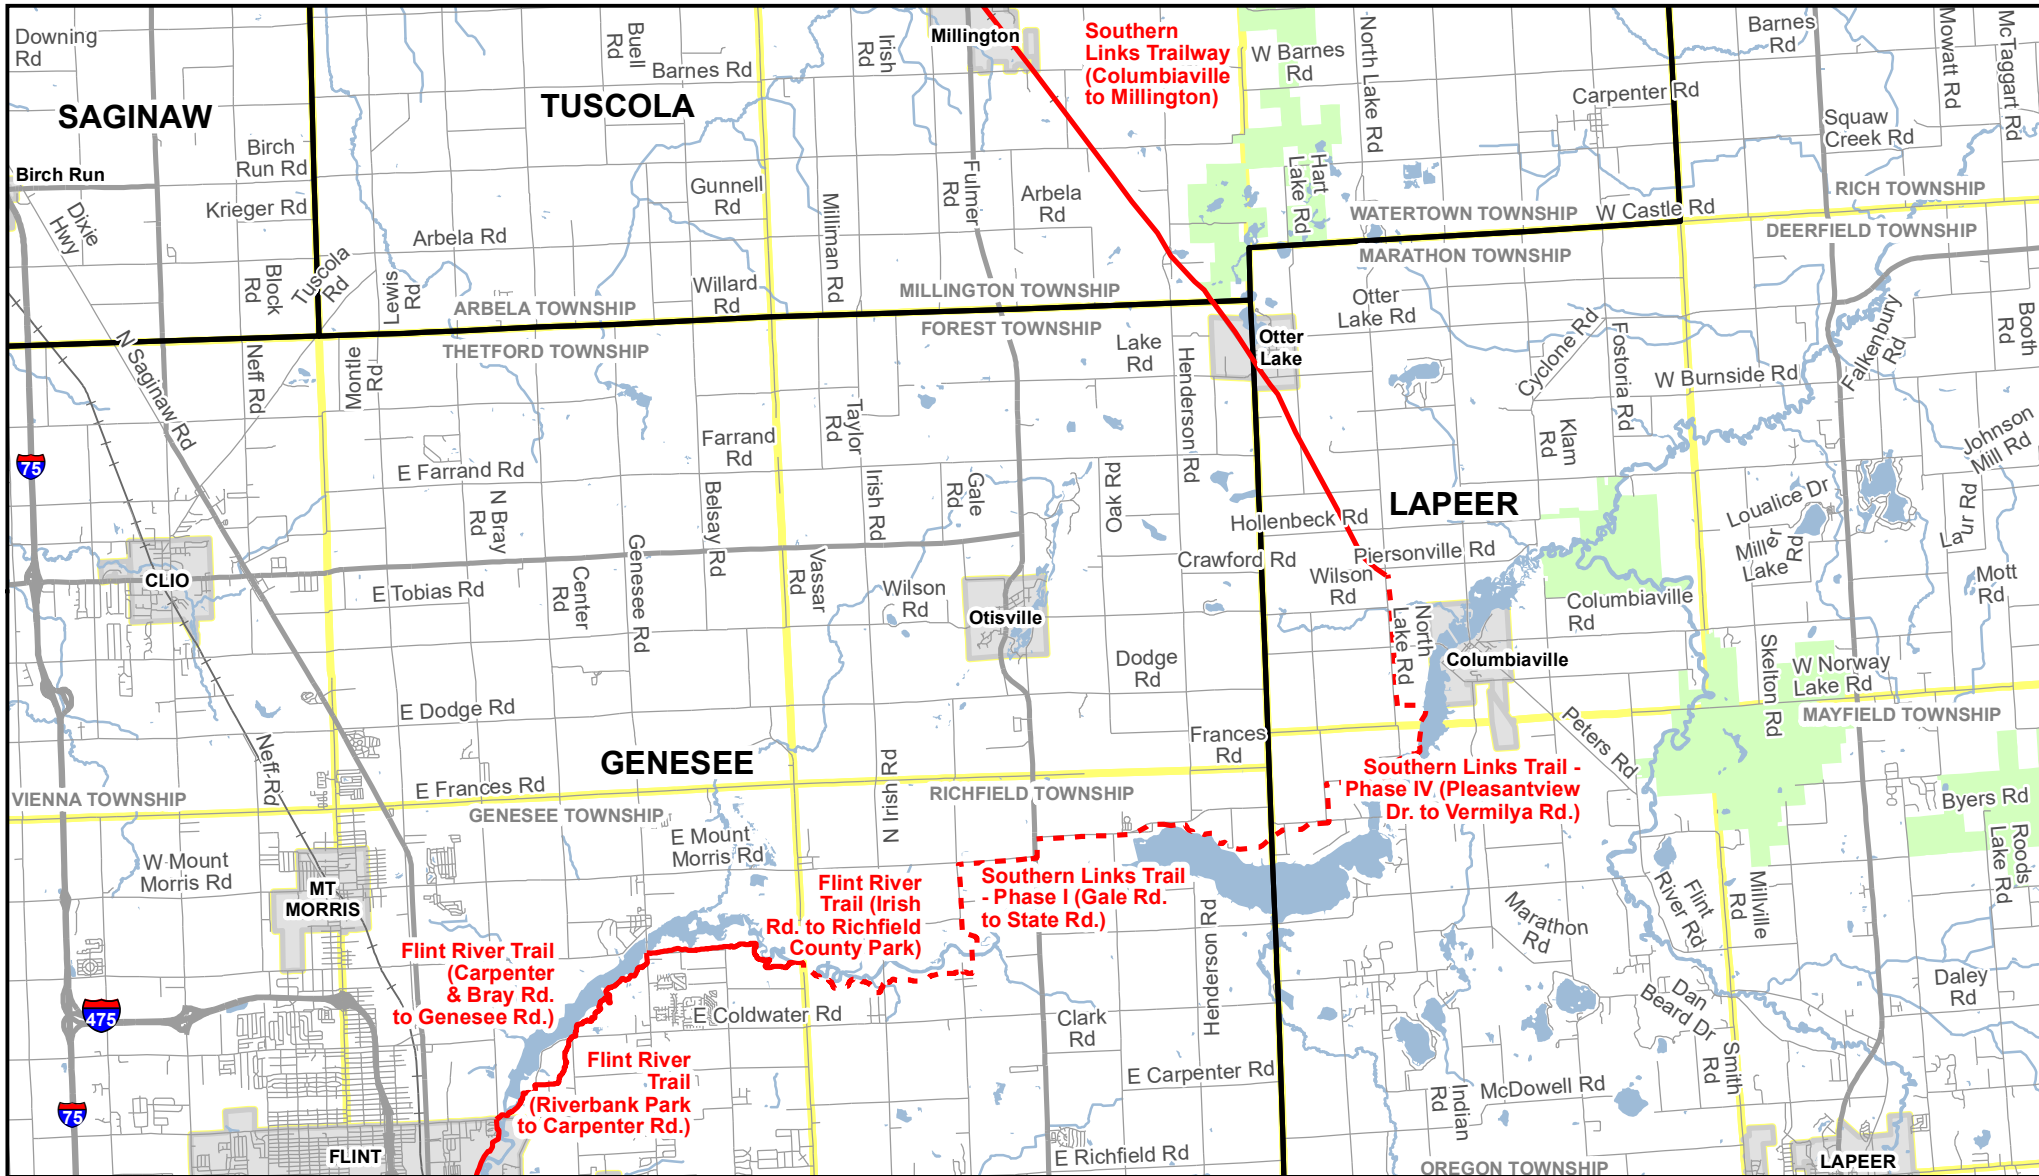

# Michigan's Iron Belle Trail - Two Routes, One Great Trail

## Flint - Columbiaville - Otter Lake - Southern Links Trailway - Millington

\*\* The illustrated hike and bicycle trail connections will rely upon partnership opportunities. \*\*

Updated: 4/12/2021  
Michigan Department of Natural Resources  
Forest Resources Division  
Resource Assessment Section

- |                 |                 |
|-----------------|-----------------|
| River           | City or Village |
| Existing Biking | Township        |
| Proposed Biking | County          |
| Highway         |                 |
| Paved road      |                 |
| Railroad        |                 |