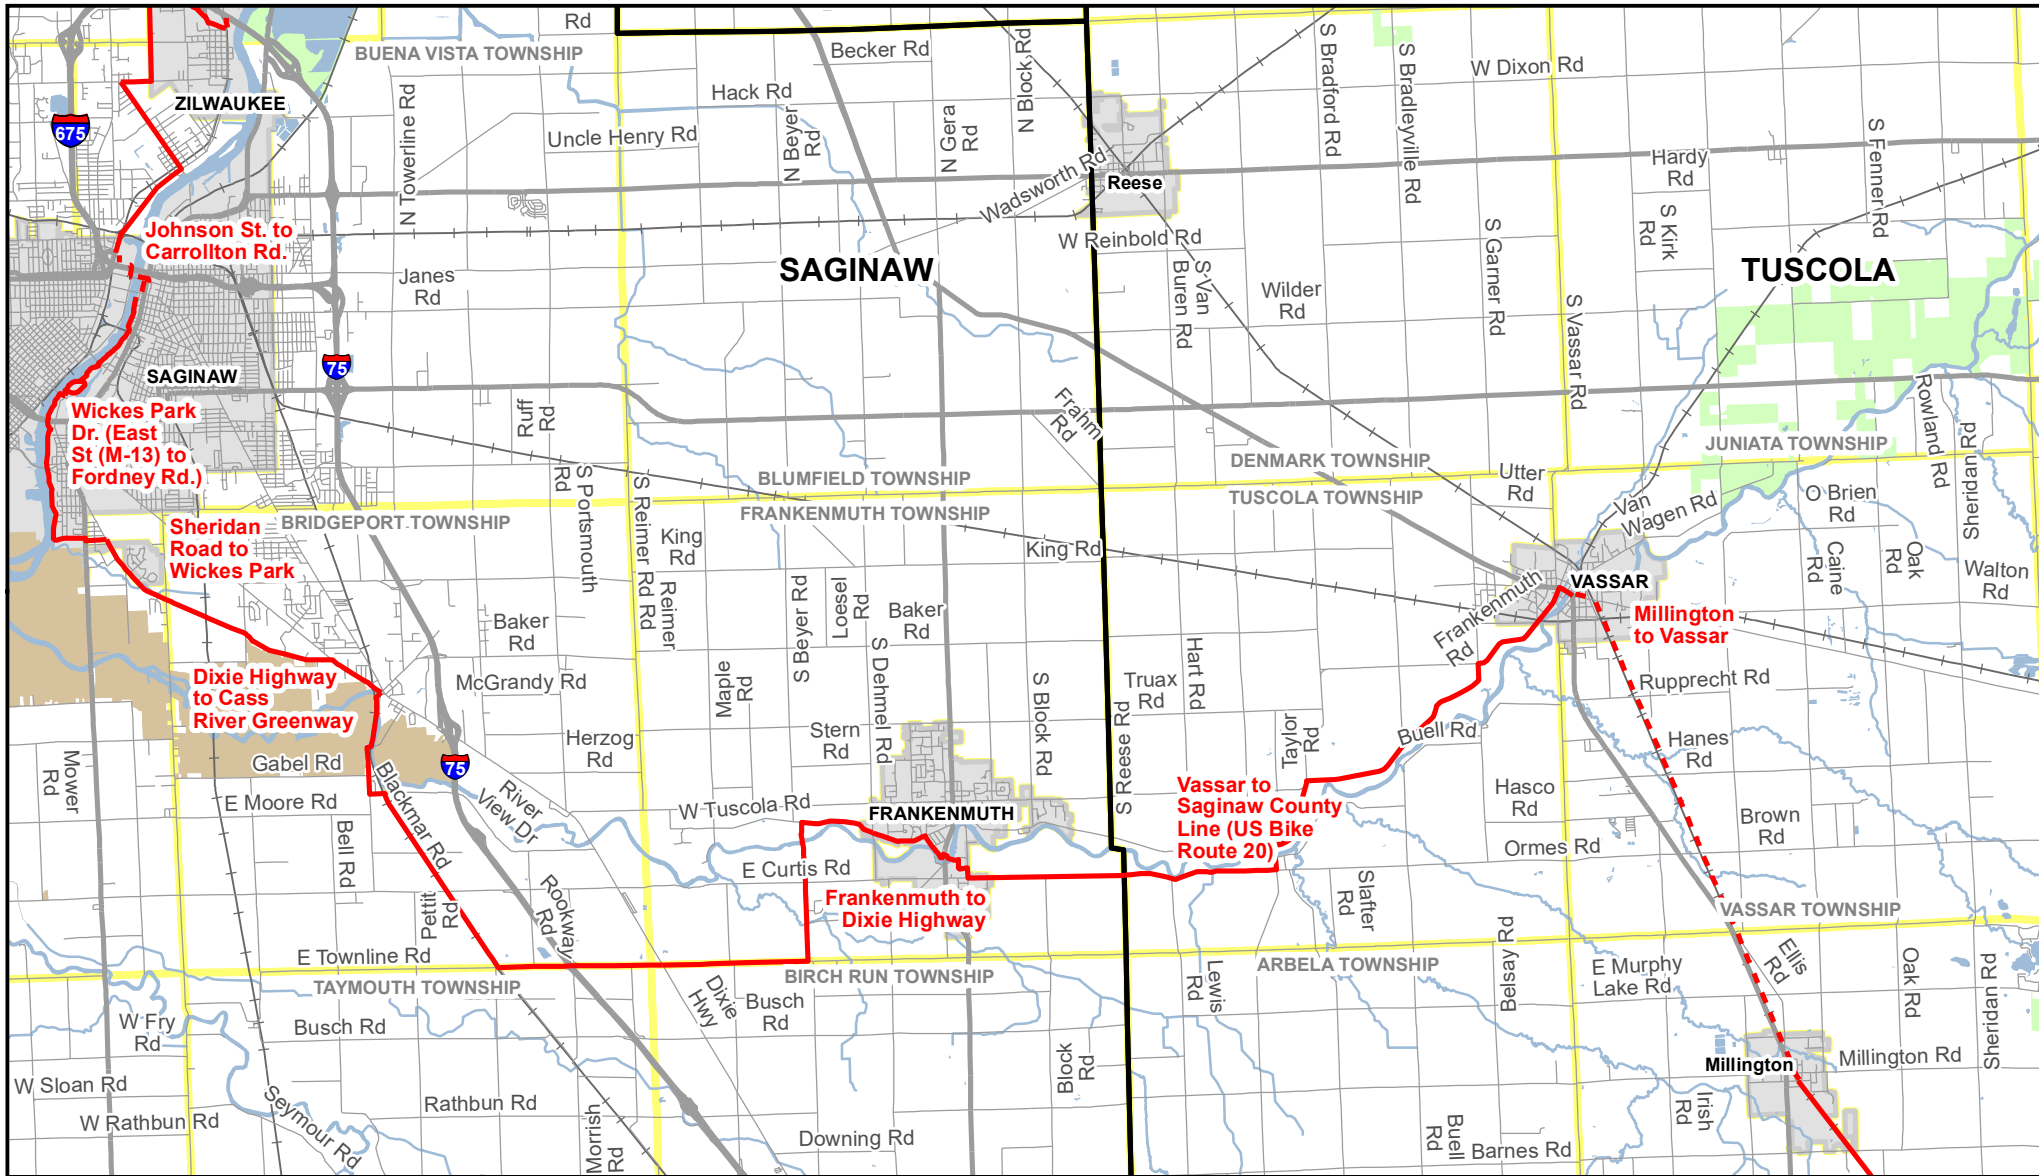

Michigan's Iron Belle Trail - Two Routes, One Great Trail

Millington - Vassar - US Bike Route 20 - Frankenmuth - Saginaw - Zilwaukee

** The illustrated hike and bicycle trail connections will rely upon partnership opportunities. **

Updated: 4/12/2021
Michigan Department of Natural Resources
Forest Resources Division
Resource Assessment Section

Iron Belle Trail

- Existing Biking
- - - Proposed Biking
- Highway
- Paved road
- + Railroad

- River
- Lake
- State Land
- Federal Land
- City or Village
- Township
- County