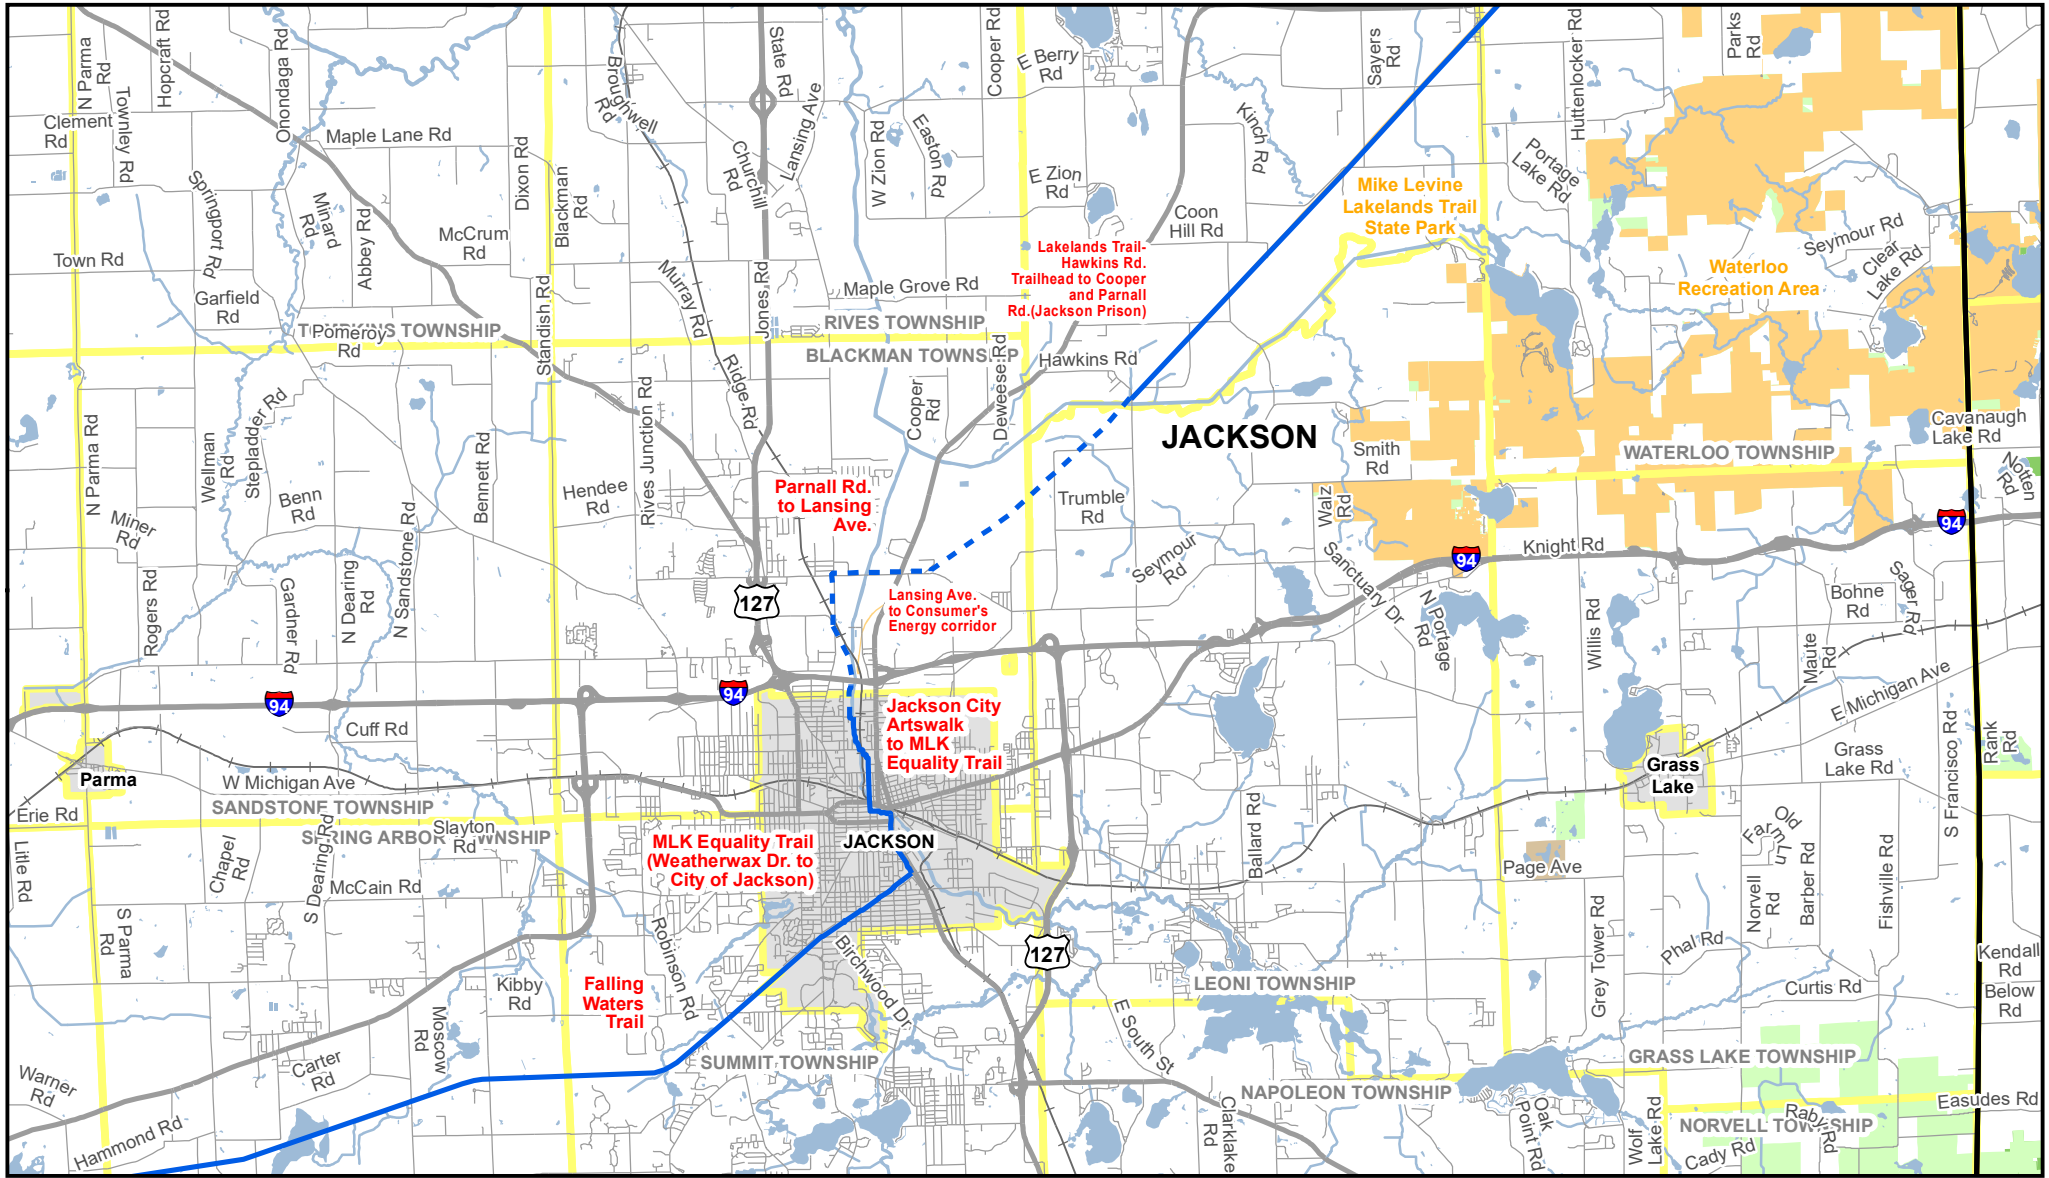

Michigan's Iron Belle Trail - Two Routes, One Great Trail

Falling Waters Trail - Jackson - Lakeland Trail

**** The illustrated hike and bicycle trail connections will rely upon partnership opportunities. ****

0 1.5 3 Miles
 Updated: 4/12/2021
 Michigan Department of Natural Resources
 Forest Resources Division
 Resource Assessment Section

- | | | |
|---------------------------|-----------------------|-------------------|
| Iron Belle Trail | — Railroad | ■ City or Village |
| — Existing Hiking | — River | ■ Township |
| - - - Proposed Hiking | ■ Lake | ■ County |
| — Highway | ■ State Park boundary | |
| — Paved road | ■ State land | |
| - - - Gravel or dirt road | ■ Federal land | |
| | ■ Local parks | |