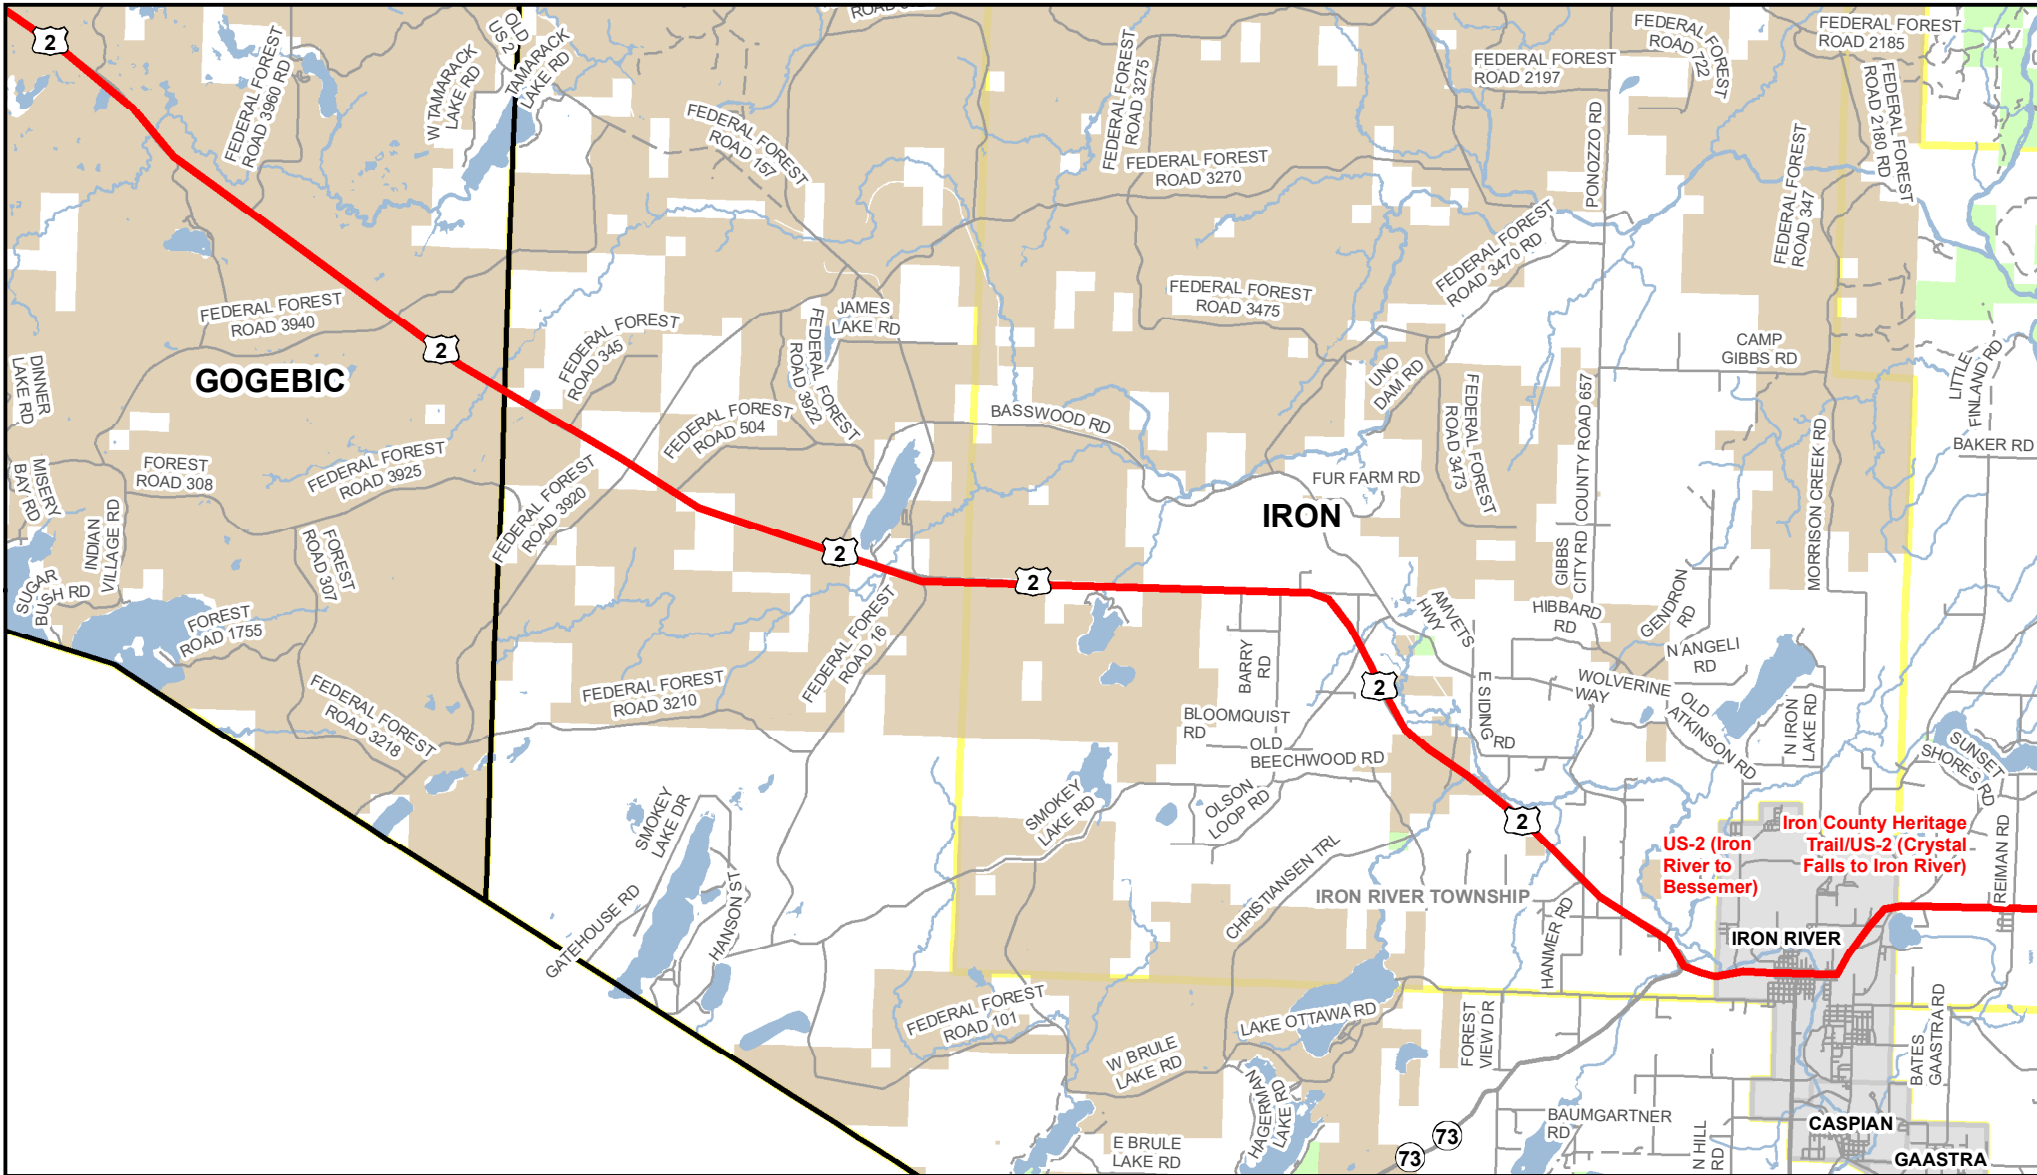

Michigan's Iron Belle Trail - Two Routes, One Great Trail

Iron River - US-2 Bicycle Route, Iron County

** The illustrated hike and bicycle trail connections will rely upon partnership opportunities. **

December 2019
Michigan Department of Natural Resources
Forest Resources Division
Resource Assessment Section

Iron Belle Trail

- Biking - Existing Trail
- Highway
- Paved Road
- Gravel or Dirt Road
- River

- Lake
- State Land
- Federal Land
- City or Village
- Township
- County