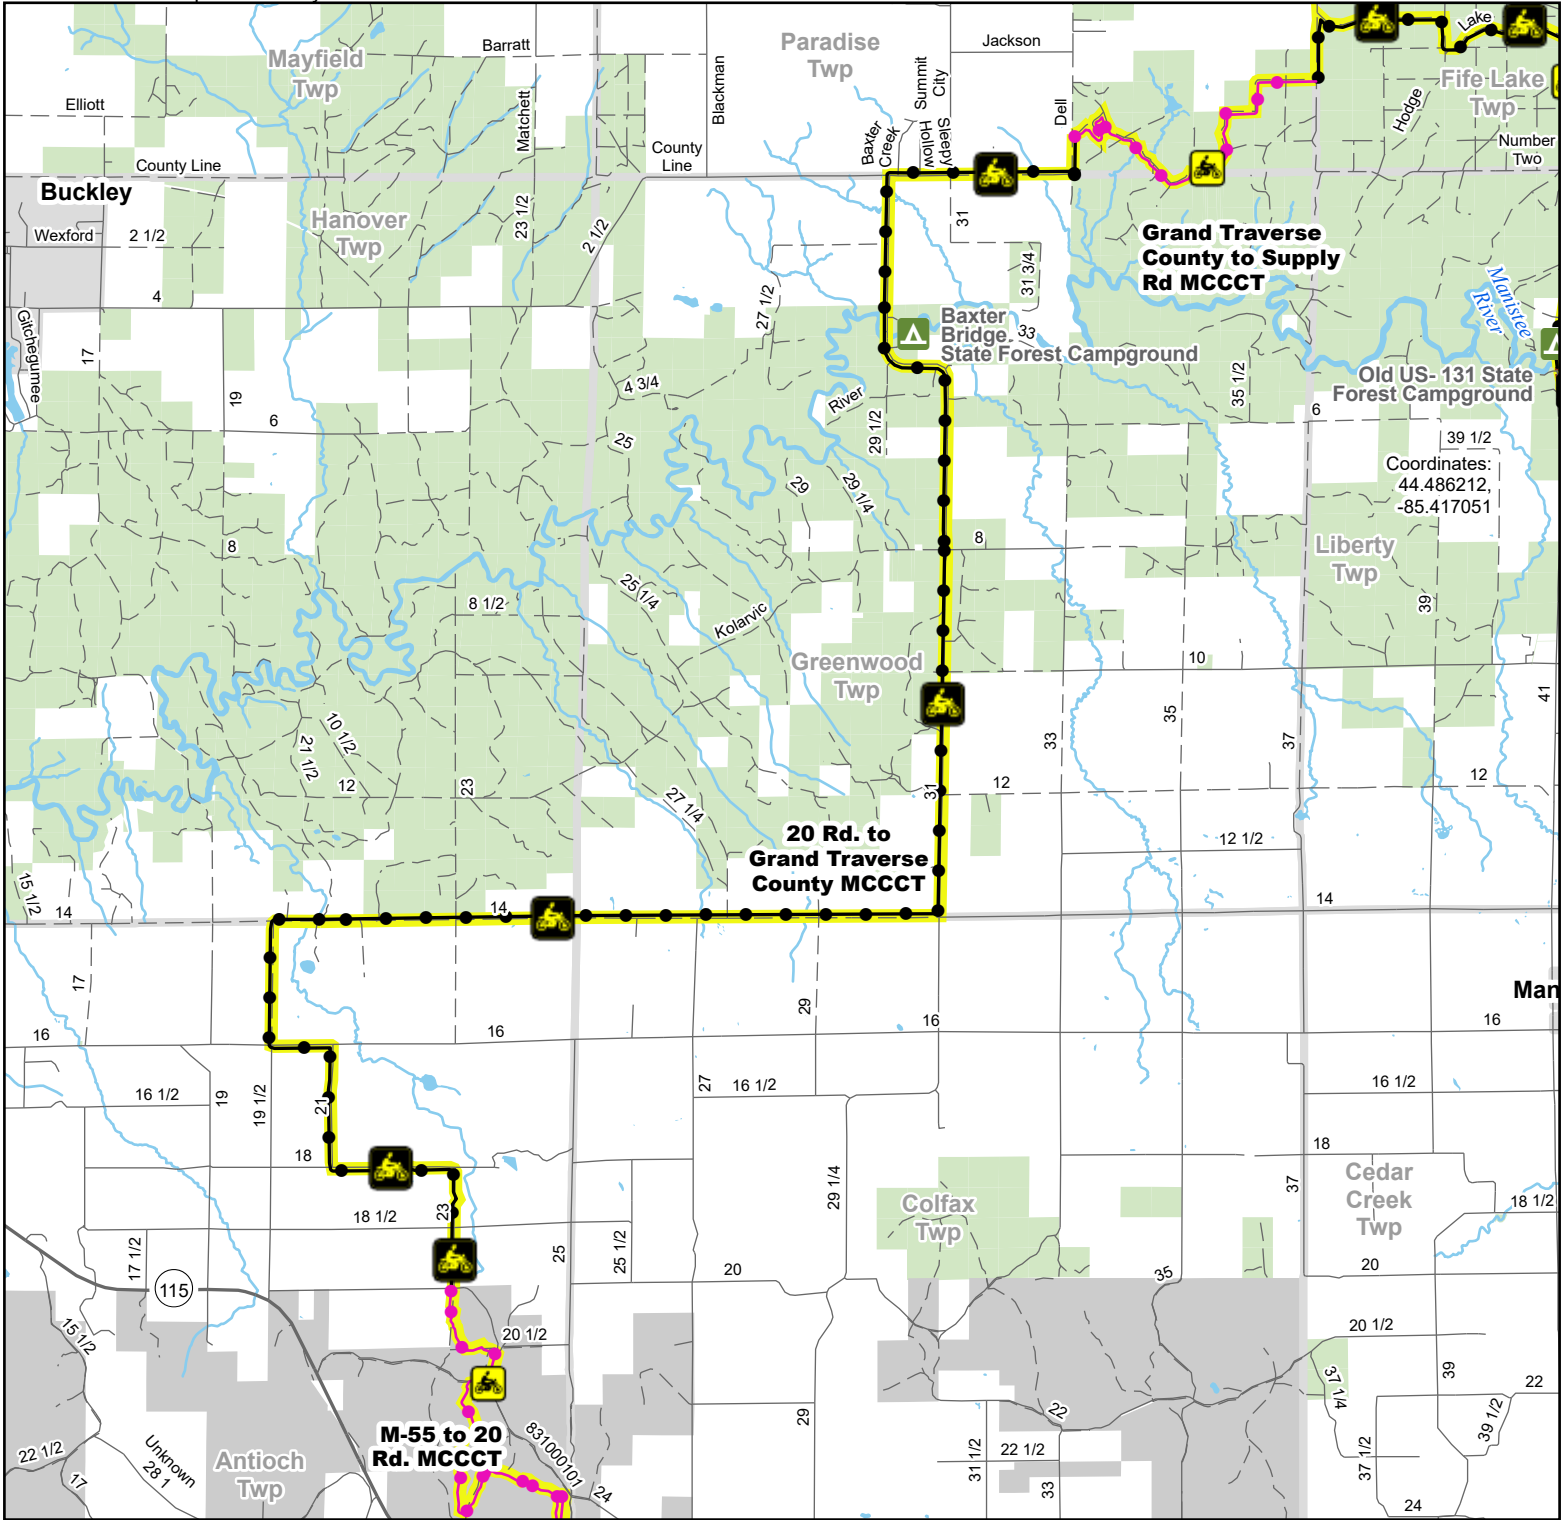

# 20 Rd. to Grand Traverse County Motorcycle MCCCT

## Wexford County, Michigan

Description: Motorcycle trail 18 miles.

Advisory: Trails and routes have two-way traffic.  
Disclaimer: Trails shown on this map are an approximate representation of the trail system at the time of publication and may not reflect current ground conditions. Stay on signed trails only!

Coordinates:  
44.486212,  
-85.417051

- State Forest Campground
- Motorcycle (DNR License)
- Motorcycle (SOS License)
- Motorcycle Trail - Secretary of State license required.
- Motorcycle Trail - Motorcycles Only. ORV license and trail permit required.
- Michigan Cross Country Cycle Trail (MCCCT)
- Highway
- Paved road
- Gravel or dirt road
- Lake and River
- State Forest Land
- Township