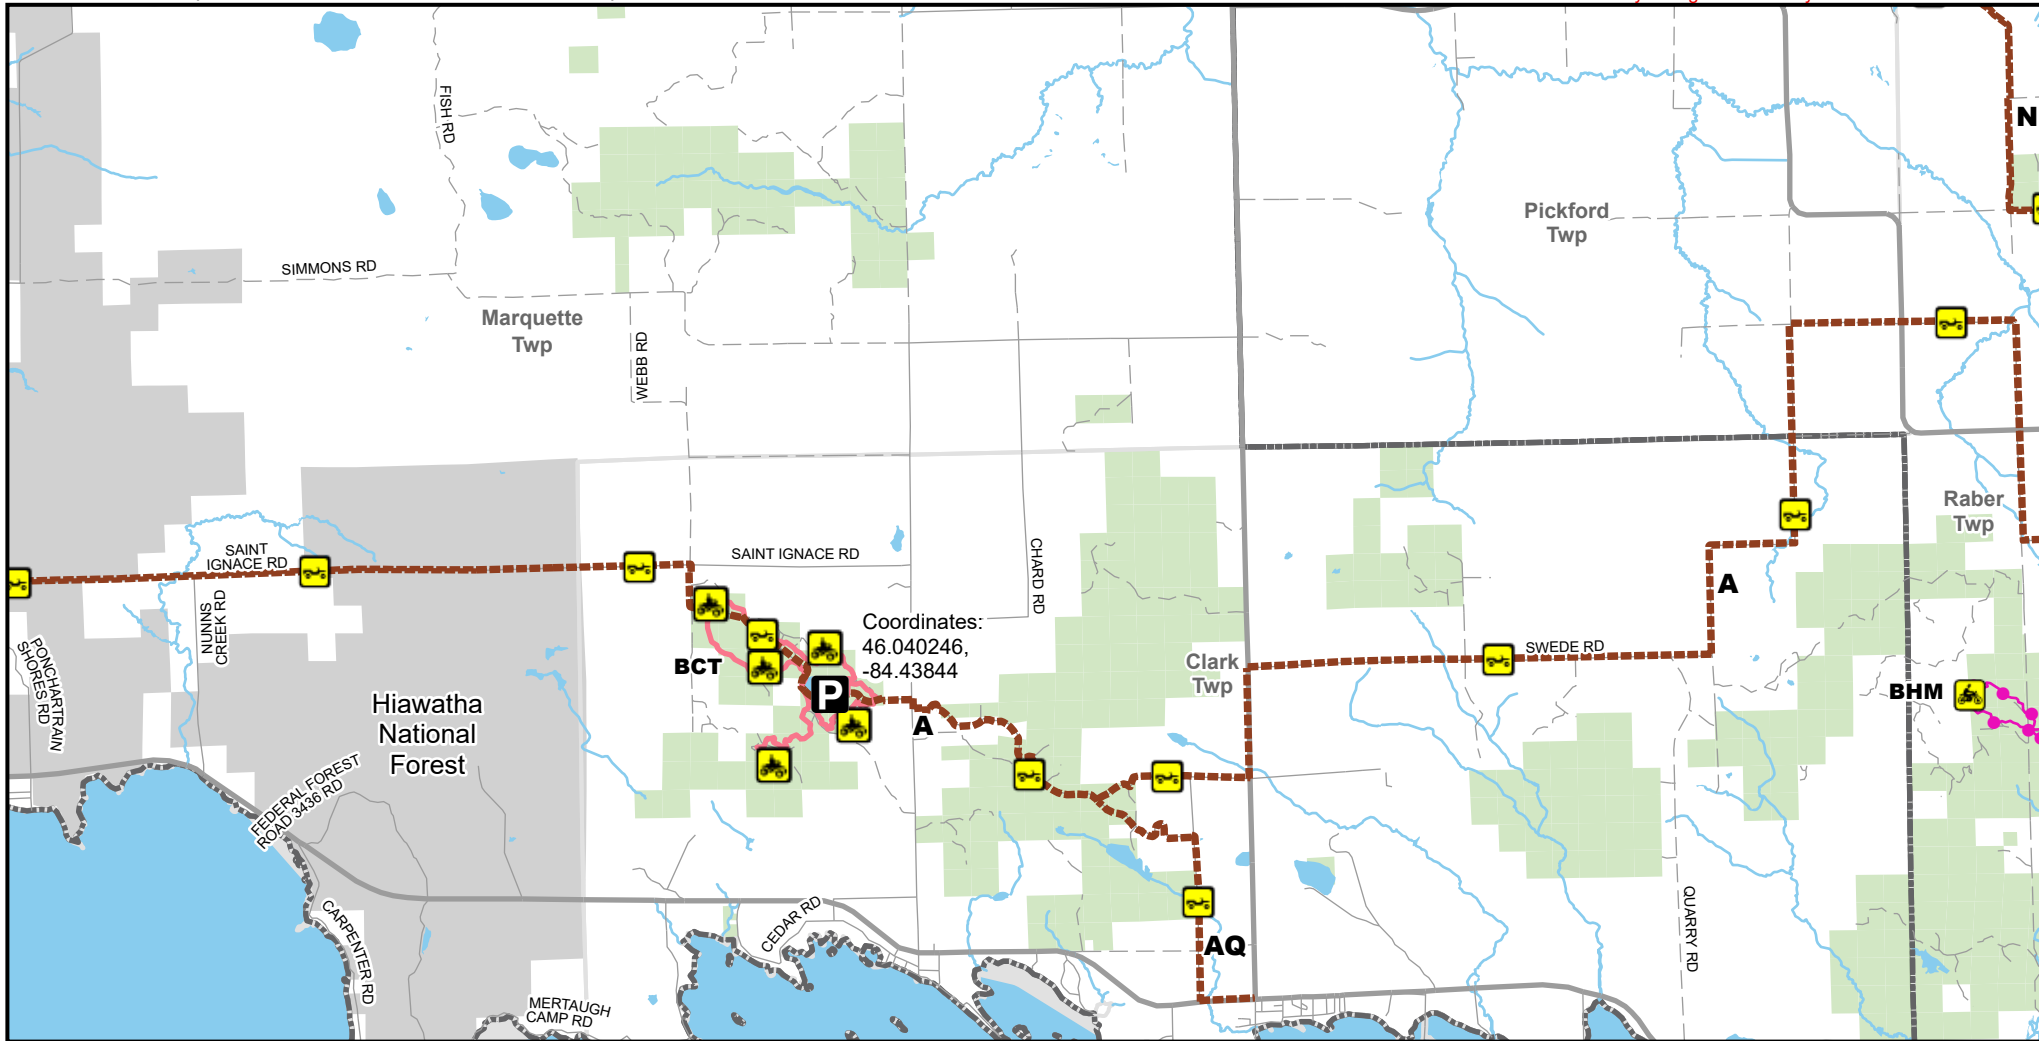

A Route -- Raber, Pickford, Clark, Marquette Townships

Mackinac County, Michigan

Description: 68 Miles Detour - Route M/Brevort Twp

Advisory: Trails and Routes have two-way traffic.
Disclaimer: Trails shown on this map are an approximate representation of the trail system at the time of publication and may not reflect current ground conditions.
Stay on signed trails only!

Coordinates:
46.040246,
-84.43844

- Parking lot
- Motorcycle (DNR License)
- ORV Route
- ORV Trail

- ORV route – ORVs of all sizes including off-road motorcycles. ORV license and trail permit required unless licensed by the Secretary of State.
- ORV Trail – ORVs 50 inches in width or less including off-road motorcycles. ORV license and trail permit required.
- Motorcycle trail – Motorcycles only. ORV license and trail permit required.
- Highway

- Paved road
- Gravel or dirt road
- Lakes and rivers
- State forest land
- National forest land
- Township
- County boundary