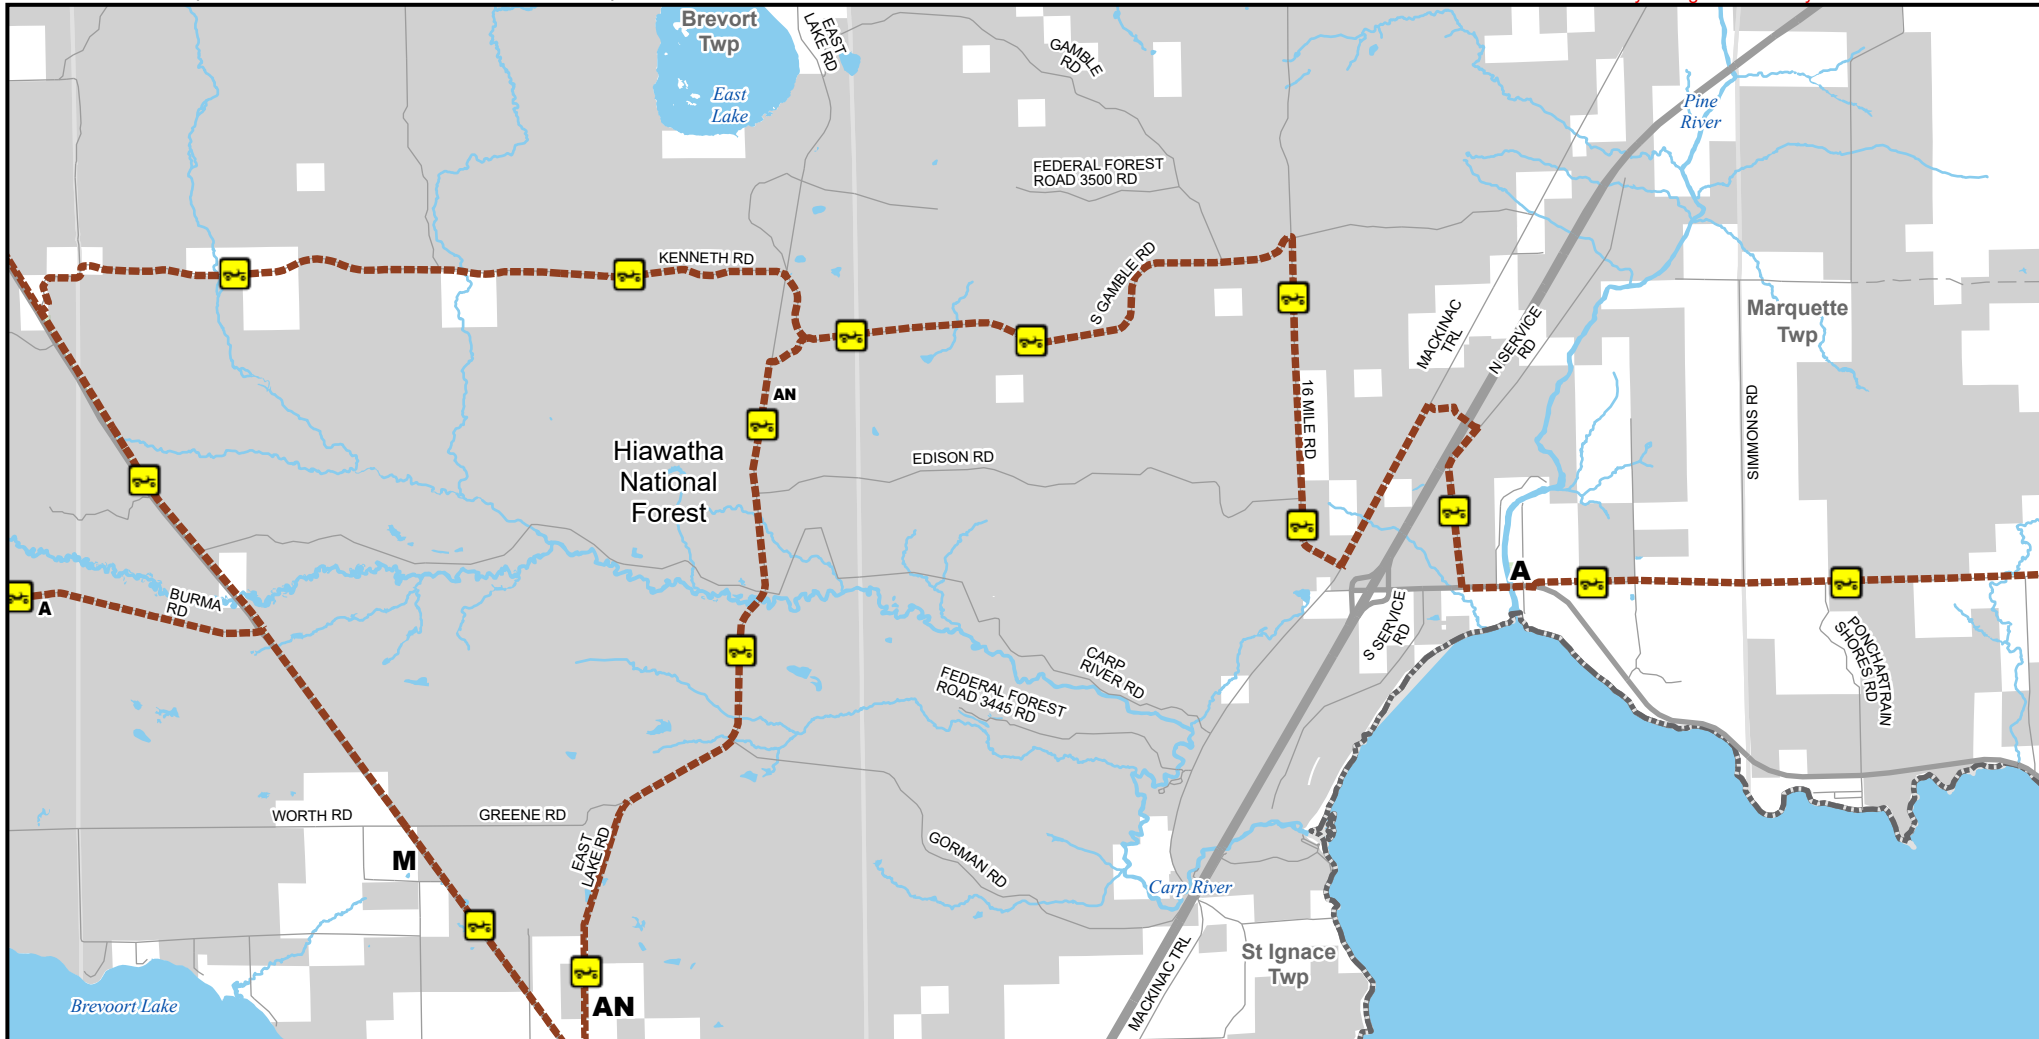

A Route -- Marquette, St Ignace, Brevort Townships

Mackinac County, Michigan

Description: 68 Miles Detour - Route M/Brevort Twp

Advisory: Trails and Routes have two-way traffic.
Disclaimer: Trails shown on this map are an approximate representation of the trail system at the time of publication and may not reflect current ground conditions.
Stay on signed trails only!

- ORV Route
- ORV route – ORVs of all sizes including off-road motorcycles. ORV license and trail permit required unless licensed by the Secretary of State.
- Highway
- Paved road
- Gravel or dirt road
- Lakes and rivers
- State forest land
- National forest land
- Township
- County boundary