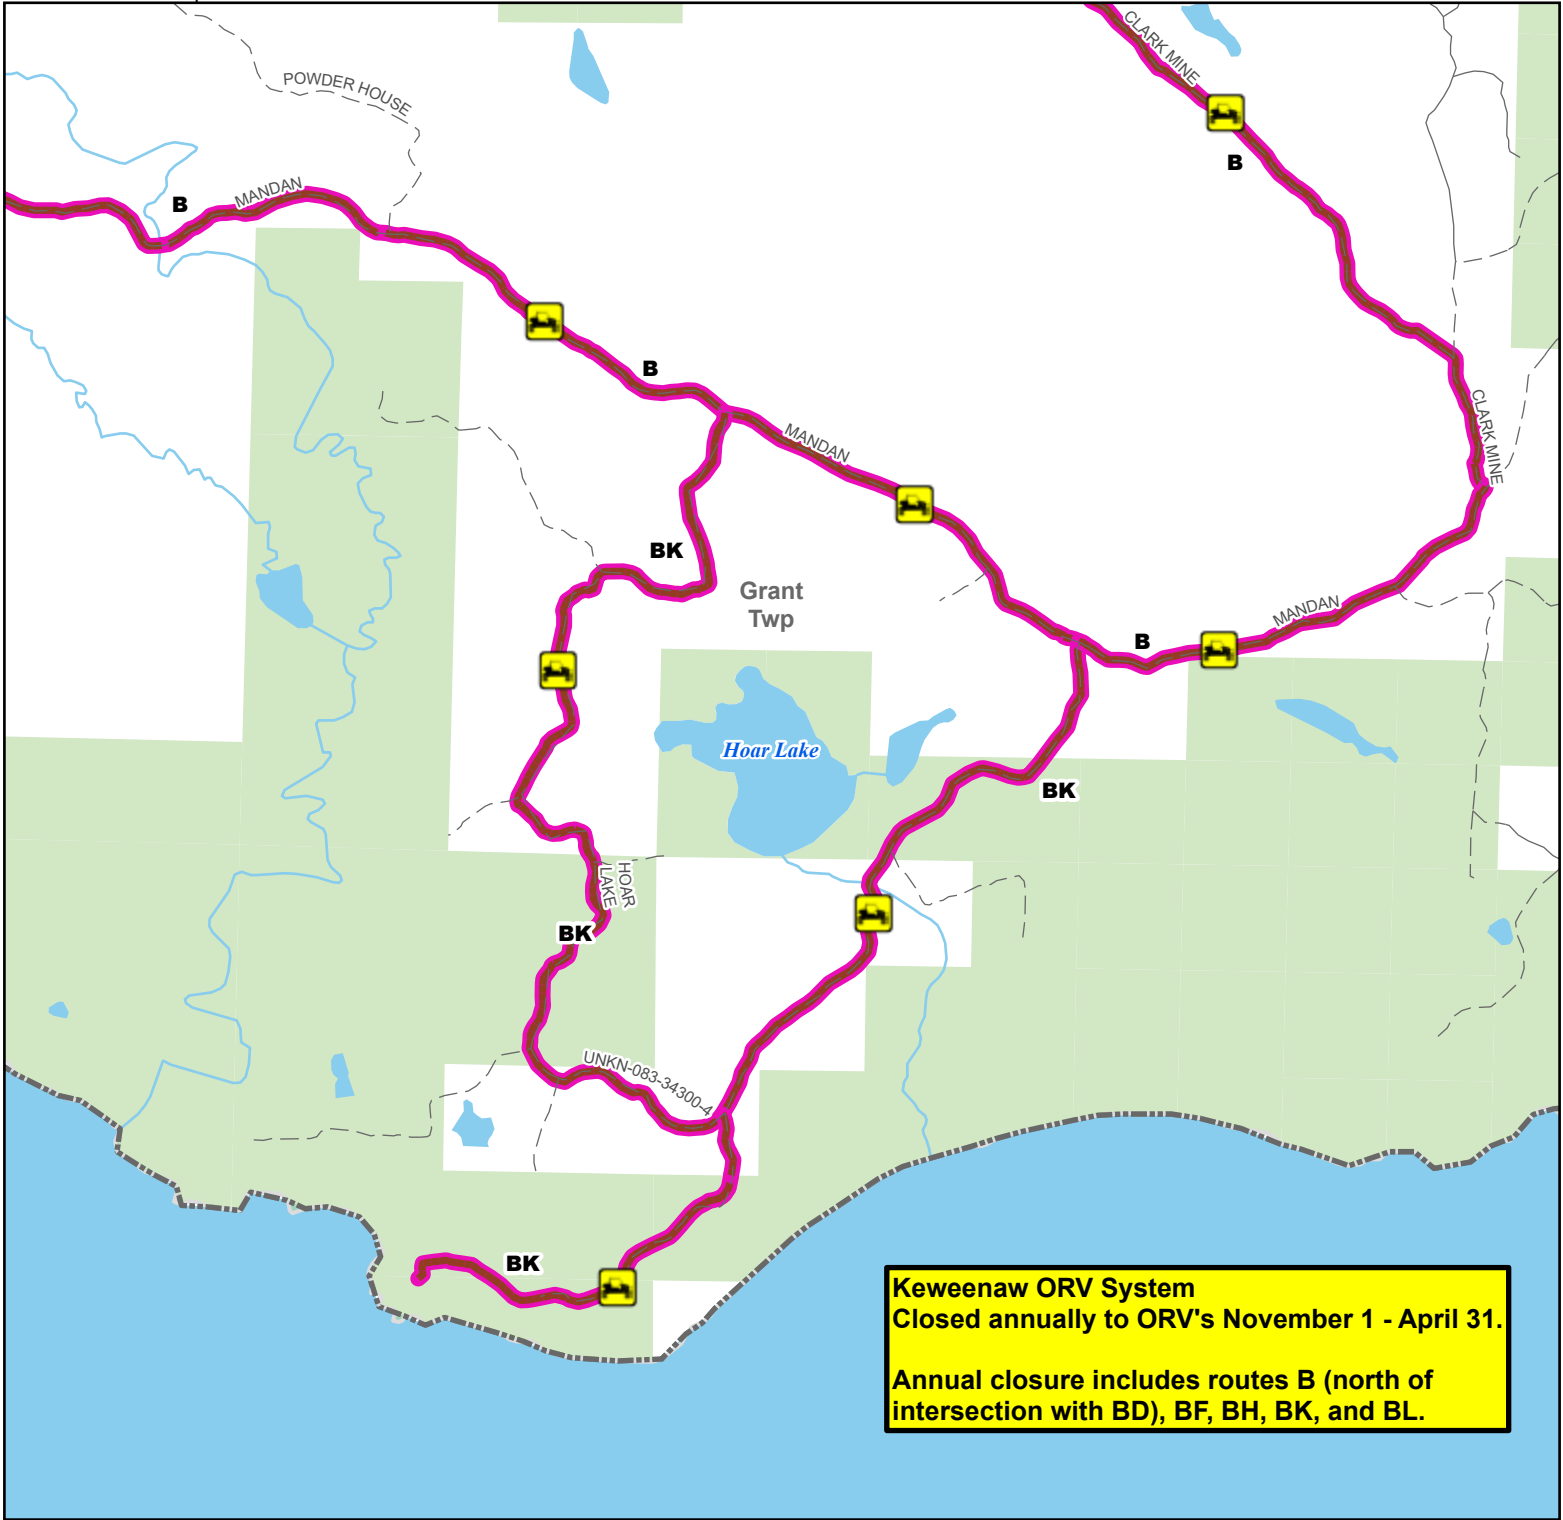

BK Route -- Hoar Lake

Keweenaw County, Michigan

Description: 5 Miles

Advisory: Trails and routes have two-way traffic.
Disclaimer: Trails shown on this map are an approximate representation of the trail system at the time of publication and may not reflect current ground conditions. Stay on signed trails only!

65" Restricted ORV Route

Restricted ORV Route - ATVs and side-by-side ORVs only between the dates of May 1st and November 1st. Off-road motorcycles are prohibited. ORV license and trail permit required.

- ORV Route – ORVs of all sizes including off-road motorcycles. ORV license and trail permit required unless licensed by the Secretary of State.
- Gravel or dirt road
- Lake and River
- State Forest Land

- Township
- County