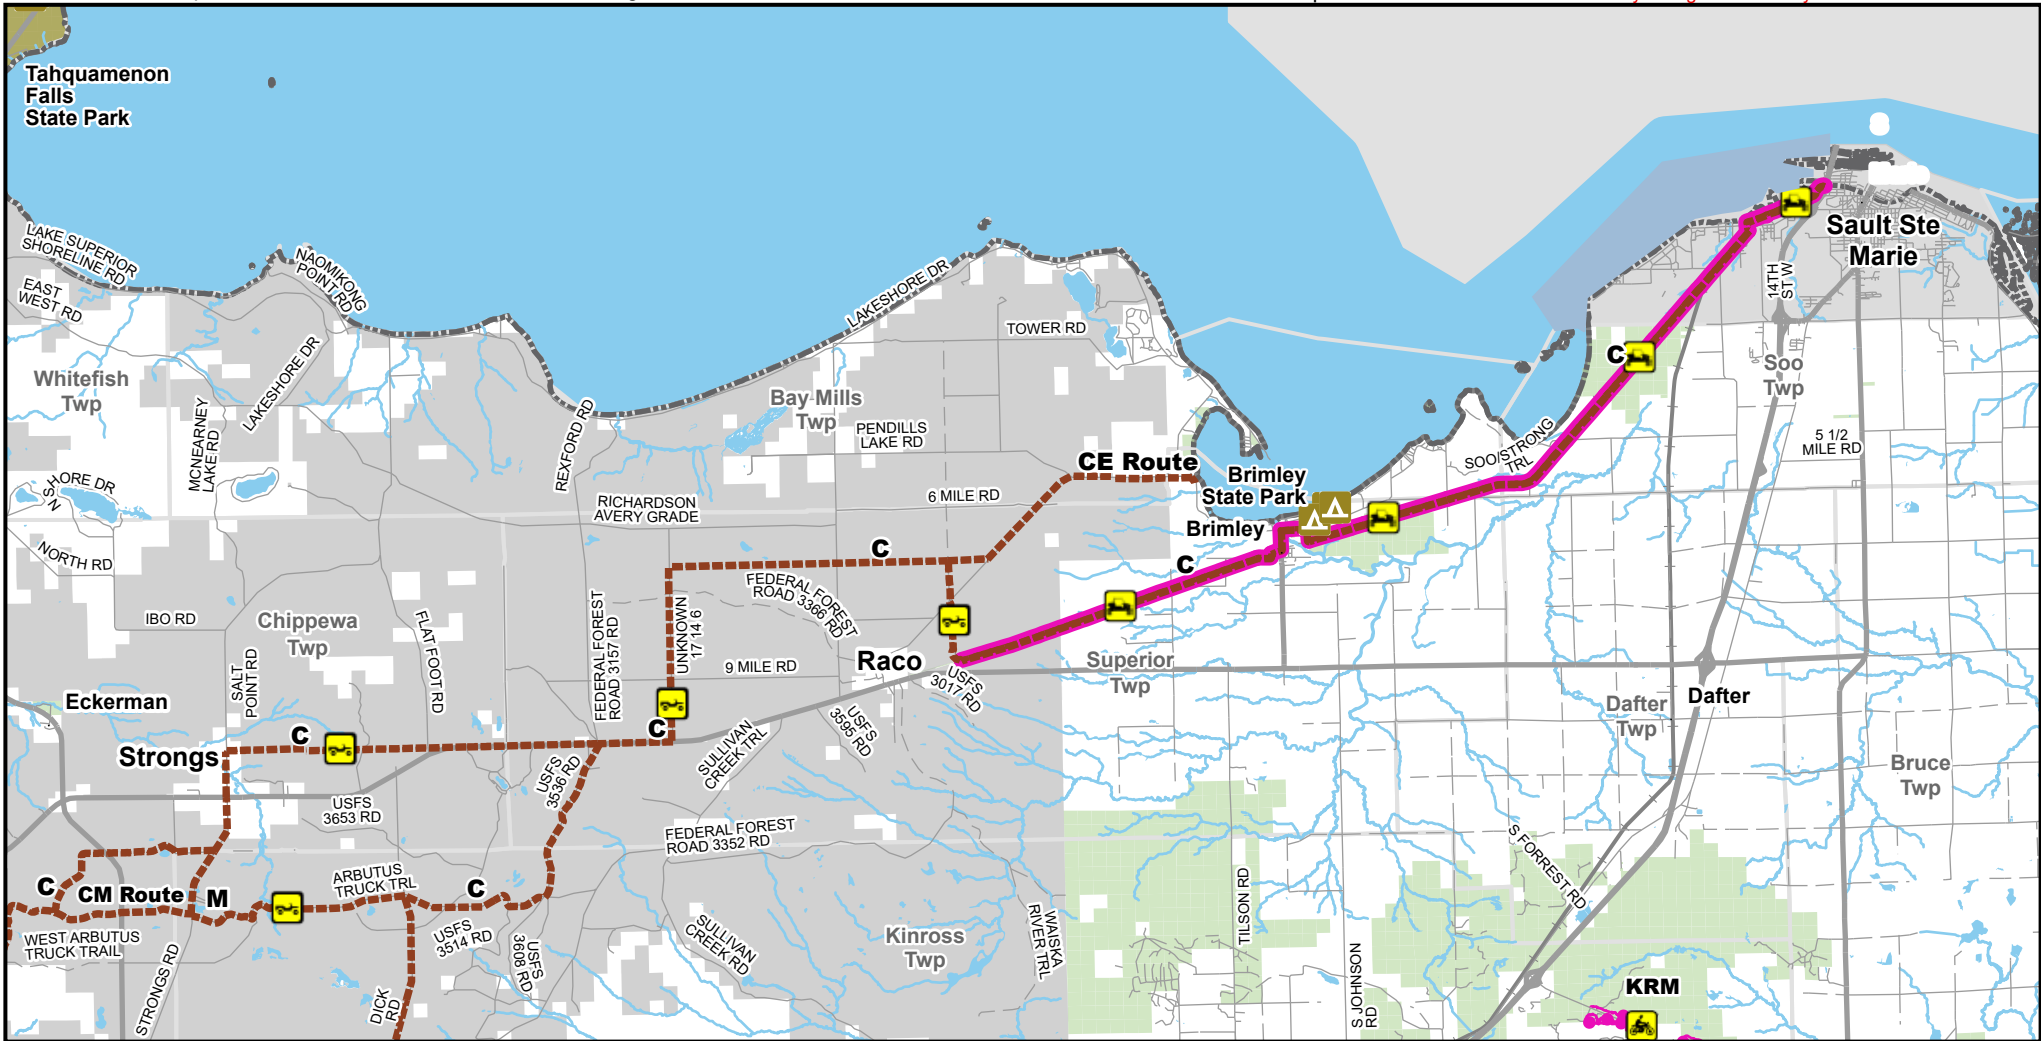

# ORV Route C -- Sault Ste Marie, Raco, Strongs

## Chippewa County, Michigan

Description: Total miles 168. Sault Ste Marie - Strongs 38 miles.

C Route Map Index: 01 of 08

Advisory: Trails and Routes have two-way traffic.  
Disclaimer: Trails shown on this map are an approximate representation of the trail system at the time of publication and may not reflect current ground conditions.  
Stay on signed trails only!

- State park campgrounds
- Motorcycle (DNR License)
- ORV Route
- 65" Restricted ORV Route
- Restricted ORV Route - ORV's Less than 65"

- ORV route – ORVs of all sizes including off-road motorcycles. ORV license and trail permit required unless licensed by the Secretary of State.
- Motorcycle trail – Motorcycles only. ORV license and trail permit required.
- Highway
- Paved road
- Gravel or dirt road

- Lakes and rivers
- State park boundary
- State forest land
- National forest land
- City or village
- Township
- County boundary

Updated: 10/03/2024