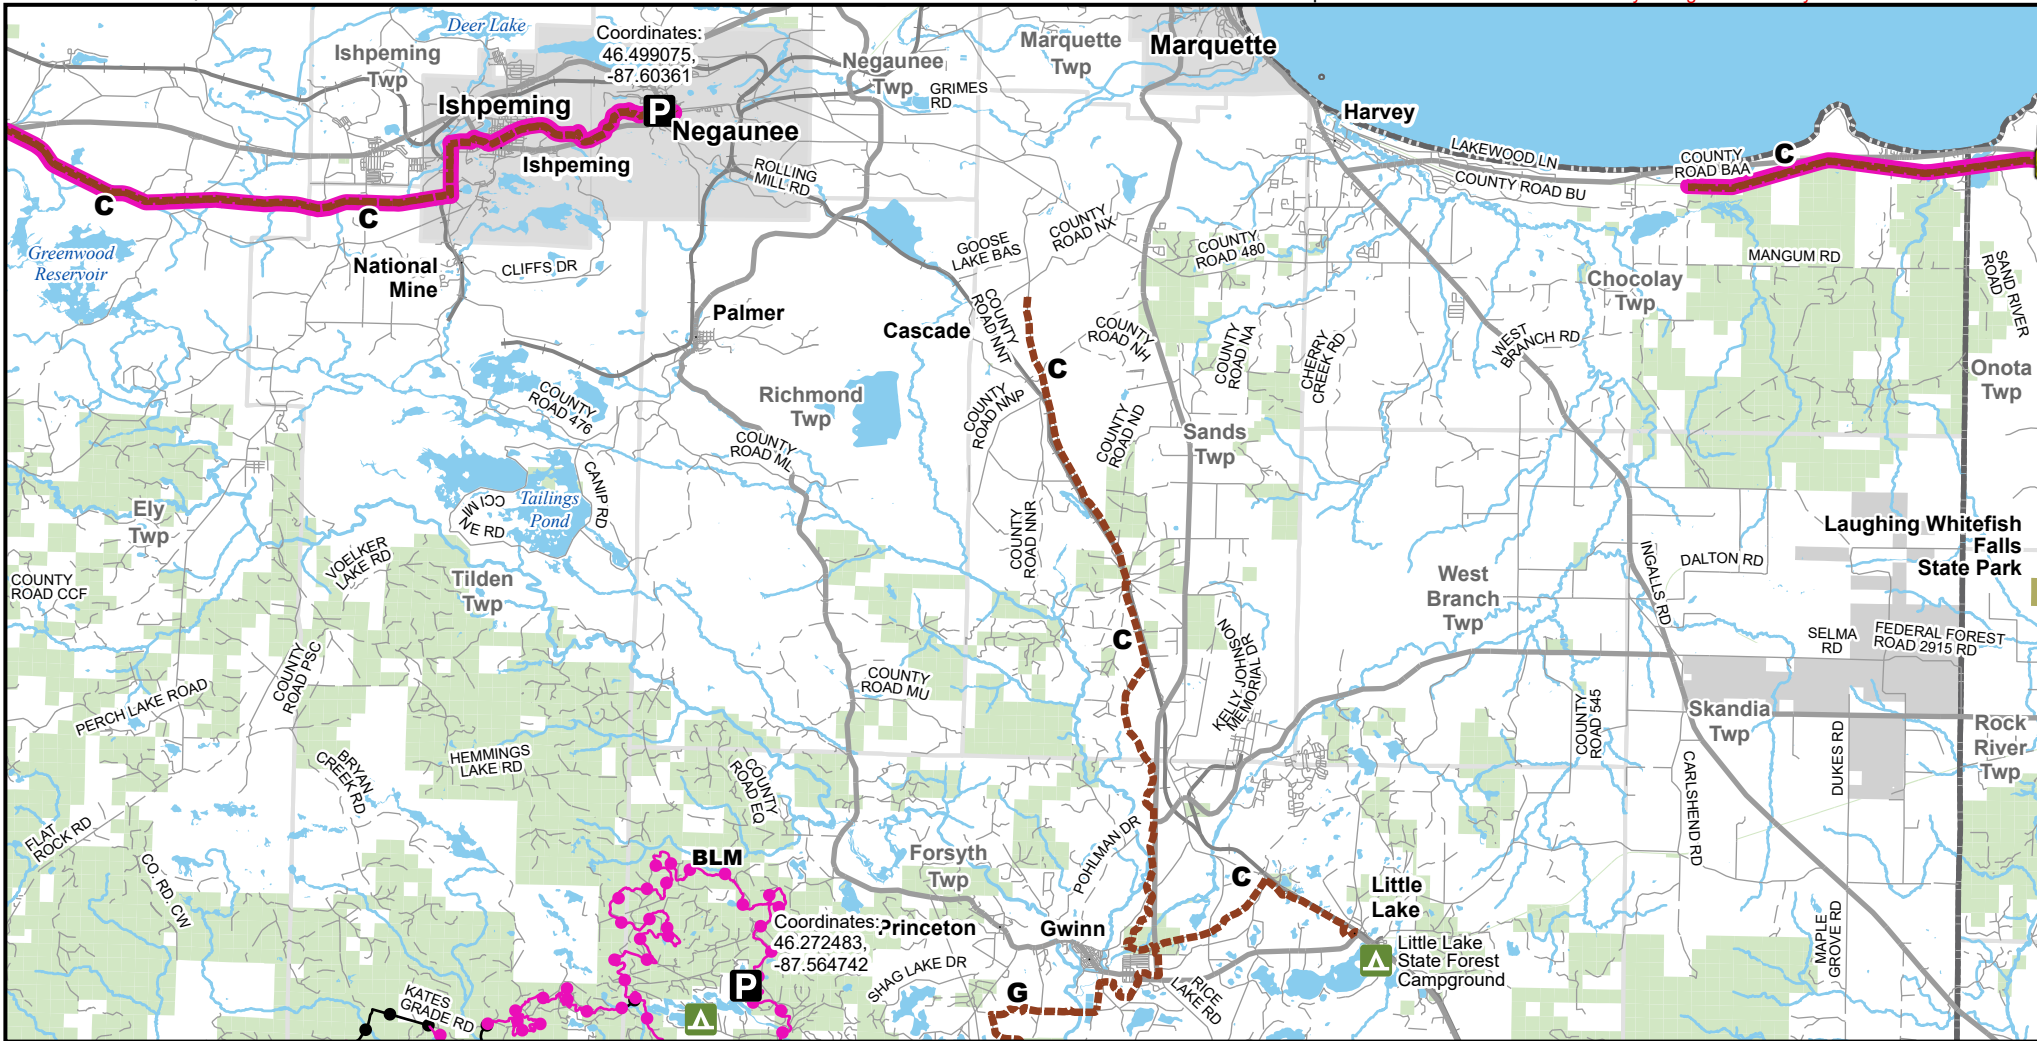

# ORV Route C -- Cascade, Gwinn, Little Lake

## Marquette County, Michigan

Description: Total miles 168. Cascade - Gwinn - Little Lake 18 miles.

C Route Map Index: 07 of 08

Advisory: Trails and Routes have two-way traffic.  
Disclaimer: Trails shown on this map are an approximate representation of the trail system at the time of publication and may not reflect current ground conditions.  
Stay on signed trails only!

- P** Parking lot
- A** State forest campground
- 🚙** 65" Restricted ORV Route
- 🚙** Restricted ORV Route - ORV's Less than 65"
- 🚙** ORV route - ORVs of all sizes including off-road
- 🚙** motorcycles. ORV license and trail permit required unless licensed by the Secretary of State.
- 🛵** Motorcycle trail - Secretary of State license required.
- 🛵** Motorcycle trail - Motorcycles only. ORV license and trail permit required.
- 🛵** Highway
- 🛵** Paved road
- 🛵** Gravel or dirt road
- 🛵** Lakes and rivers
- 🛵** State park boundary
- 🌲** State forest land
- 🏘️** National forest land
- 🏘️** City or village
- 🏘️** Township
- 🏘️** County boundary