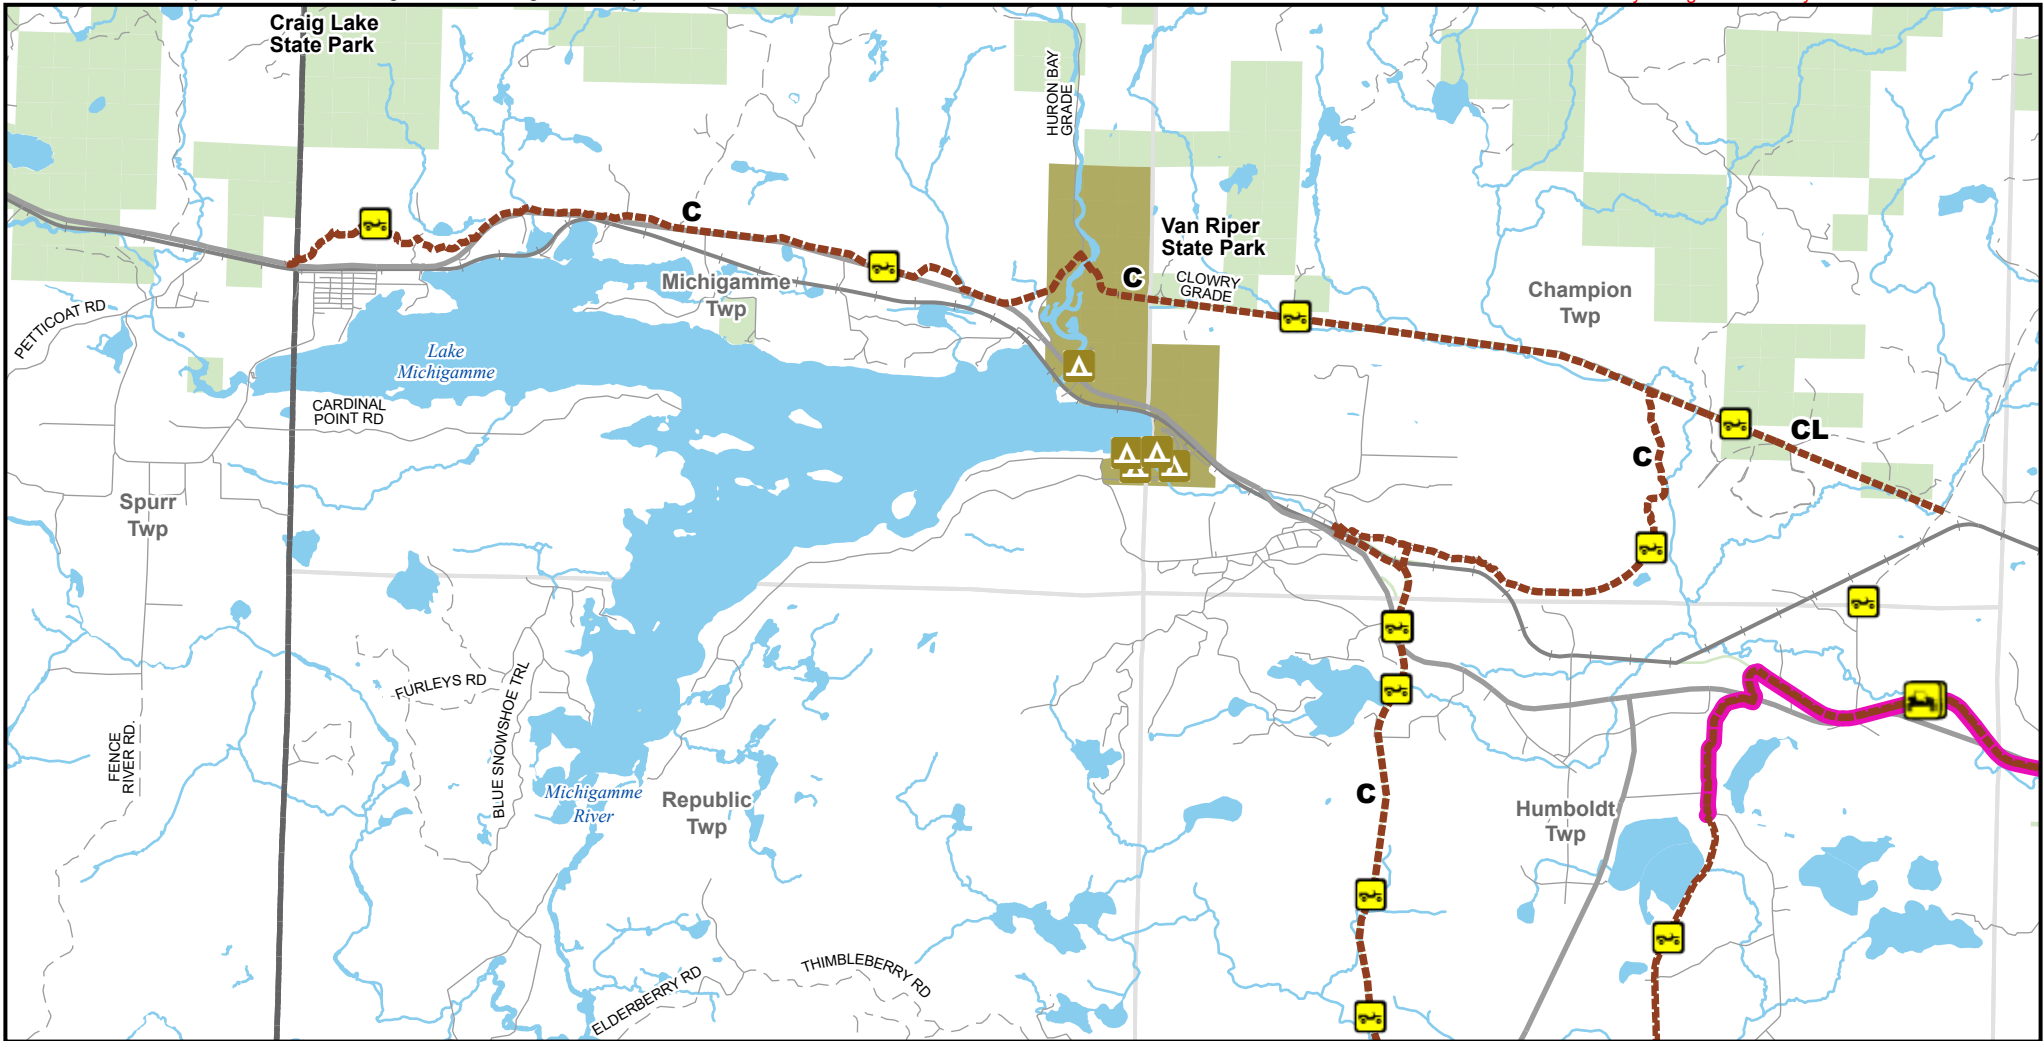

C Route -- Humboldt, Champion, Michigamme Townships

Marquette County, Michigan

Description: 46.3 Miles, Negaunee - Michigamme Twp

Advisory: Trails and Routes have two-way traffic.
Disclaimer: Trails shown on this map are an approximate representation of the trail system at the time of publication and may not reflect current ground conditions.
Stay on signed trails only!

- State park campgrounds
- ORV Route
- 65" Restricted ORV Route
- Restricted ORV Route - ORV's Less than 65"
- ORV route – ORV's of all sizes including off-road motorcycles. ORV license and trail permit required unless licensed by the Secretary of State.
- Highway
- Paved road
- Gravel or dirt road
- Lakes and rivers
- State park boundary
- State forest land
- Township
- County boundary