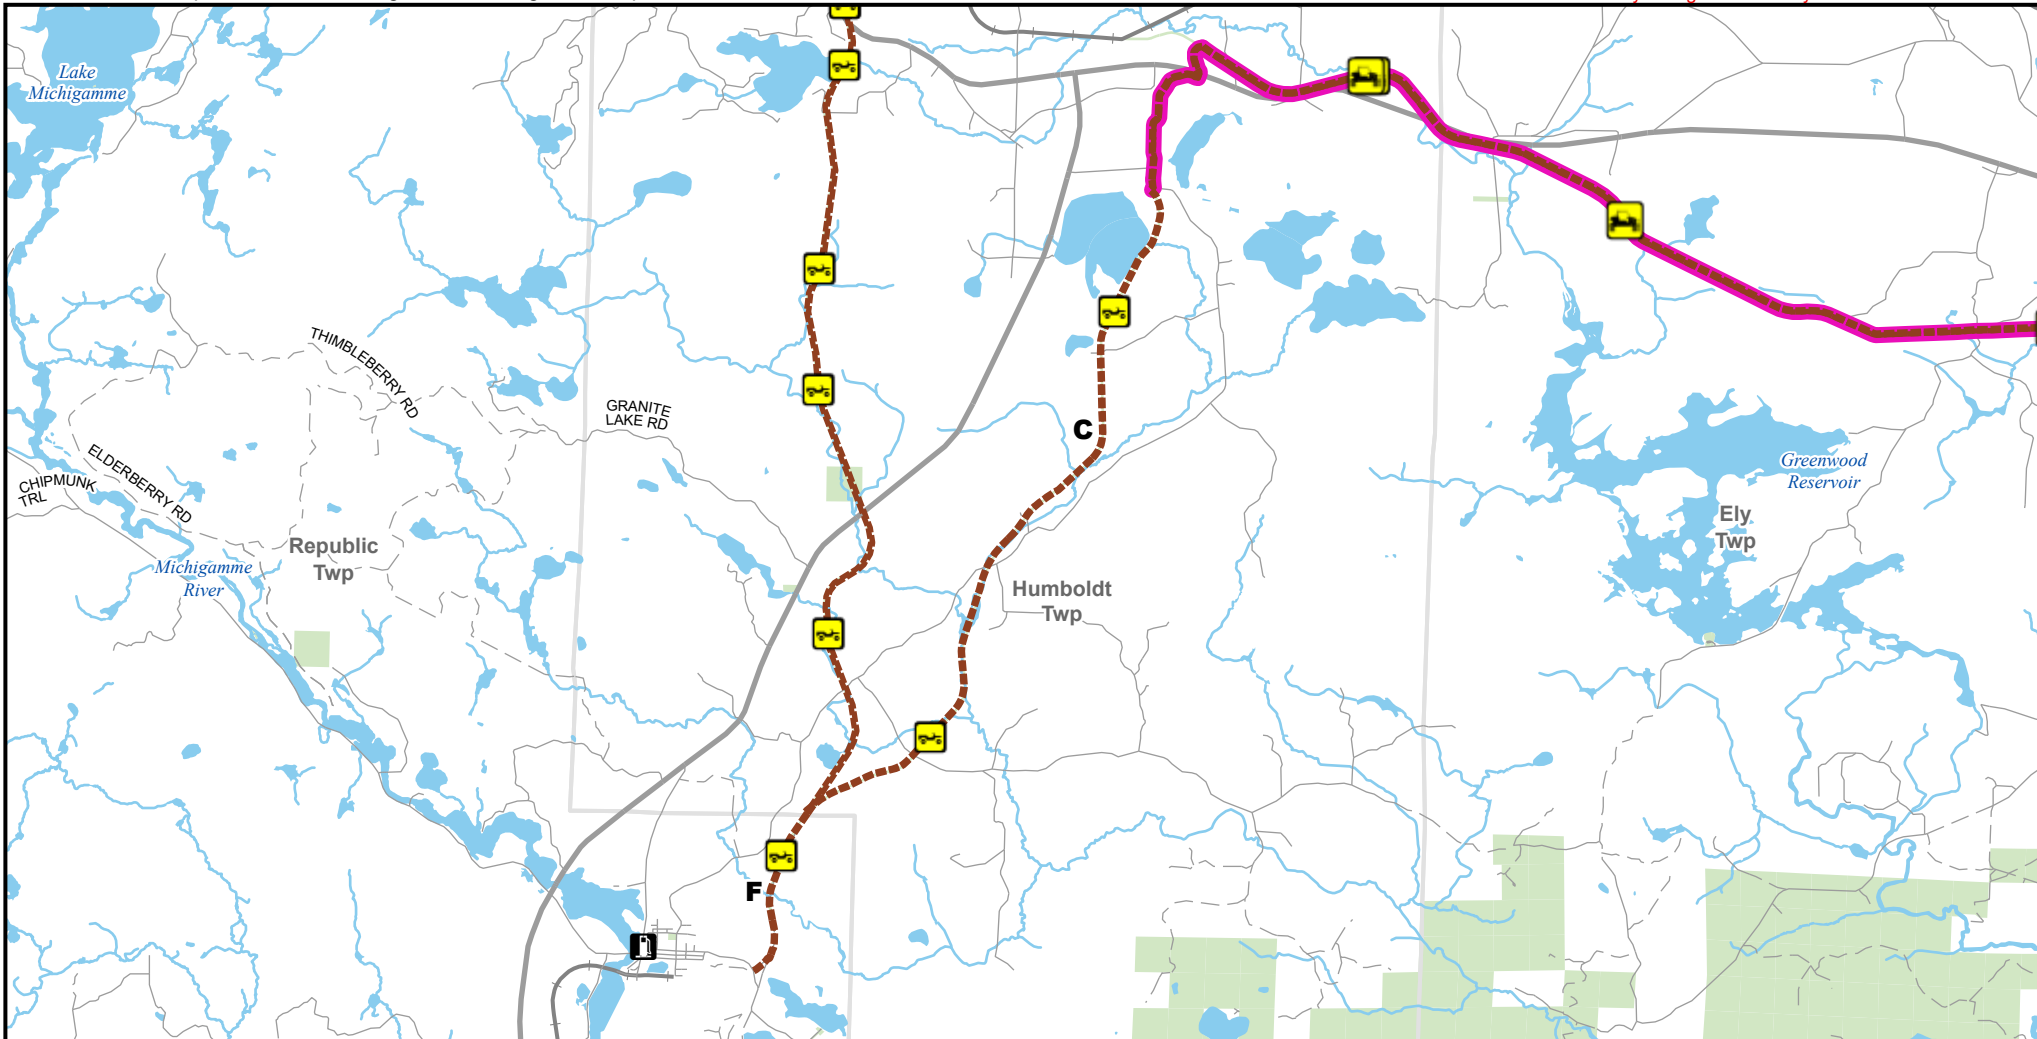

C Route -- Ely, Republic, Humboldt Townships

Marquette County, Michigan

Description: 46.3 Miles, Negaunee - Michigamme Twp

Advisory: Trails and Routes have two-way traffic.
Disclaimer: Trails shown on this map are an approximate representation of the trail system at the time of publication and may not reflect current ground conditions.
Stay on signed trails only!

- Gas station
- ORV Route
- 65" Restricted ORV Route
- Restricted ORV Route - ORV's Less than 65"
- ORV route – ORVs of all sizes including off-road motorcycles. ORV license and trail permit required unless licensed by the Secretary of State.
- Highway
- Paved road
- Gravel or dirt road
- Lakes and rivers
- State forest land
- Township
- County boundary