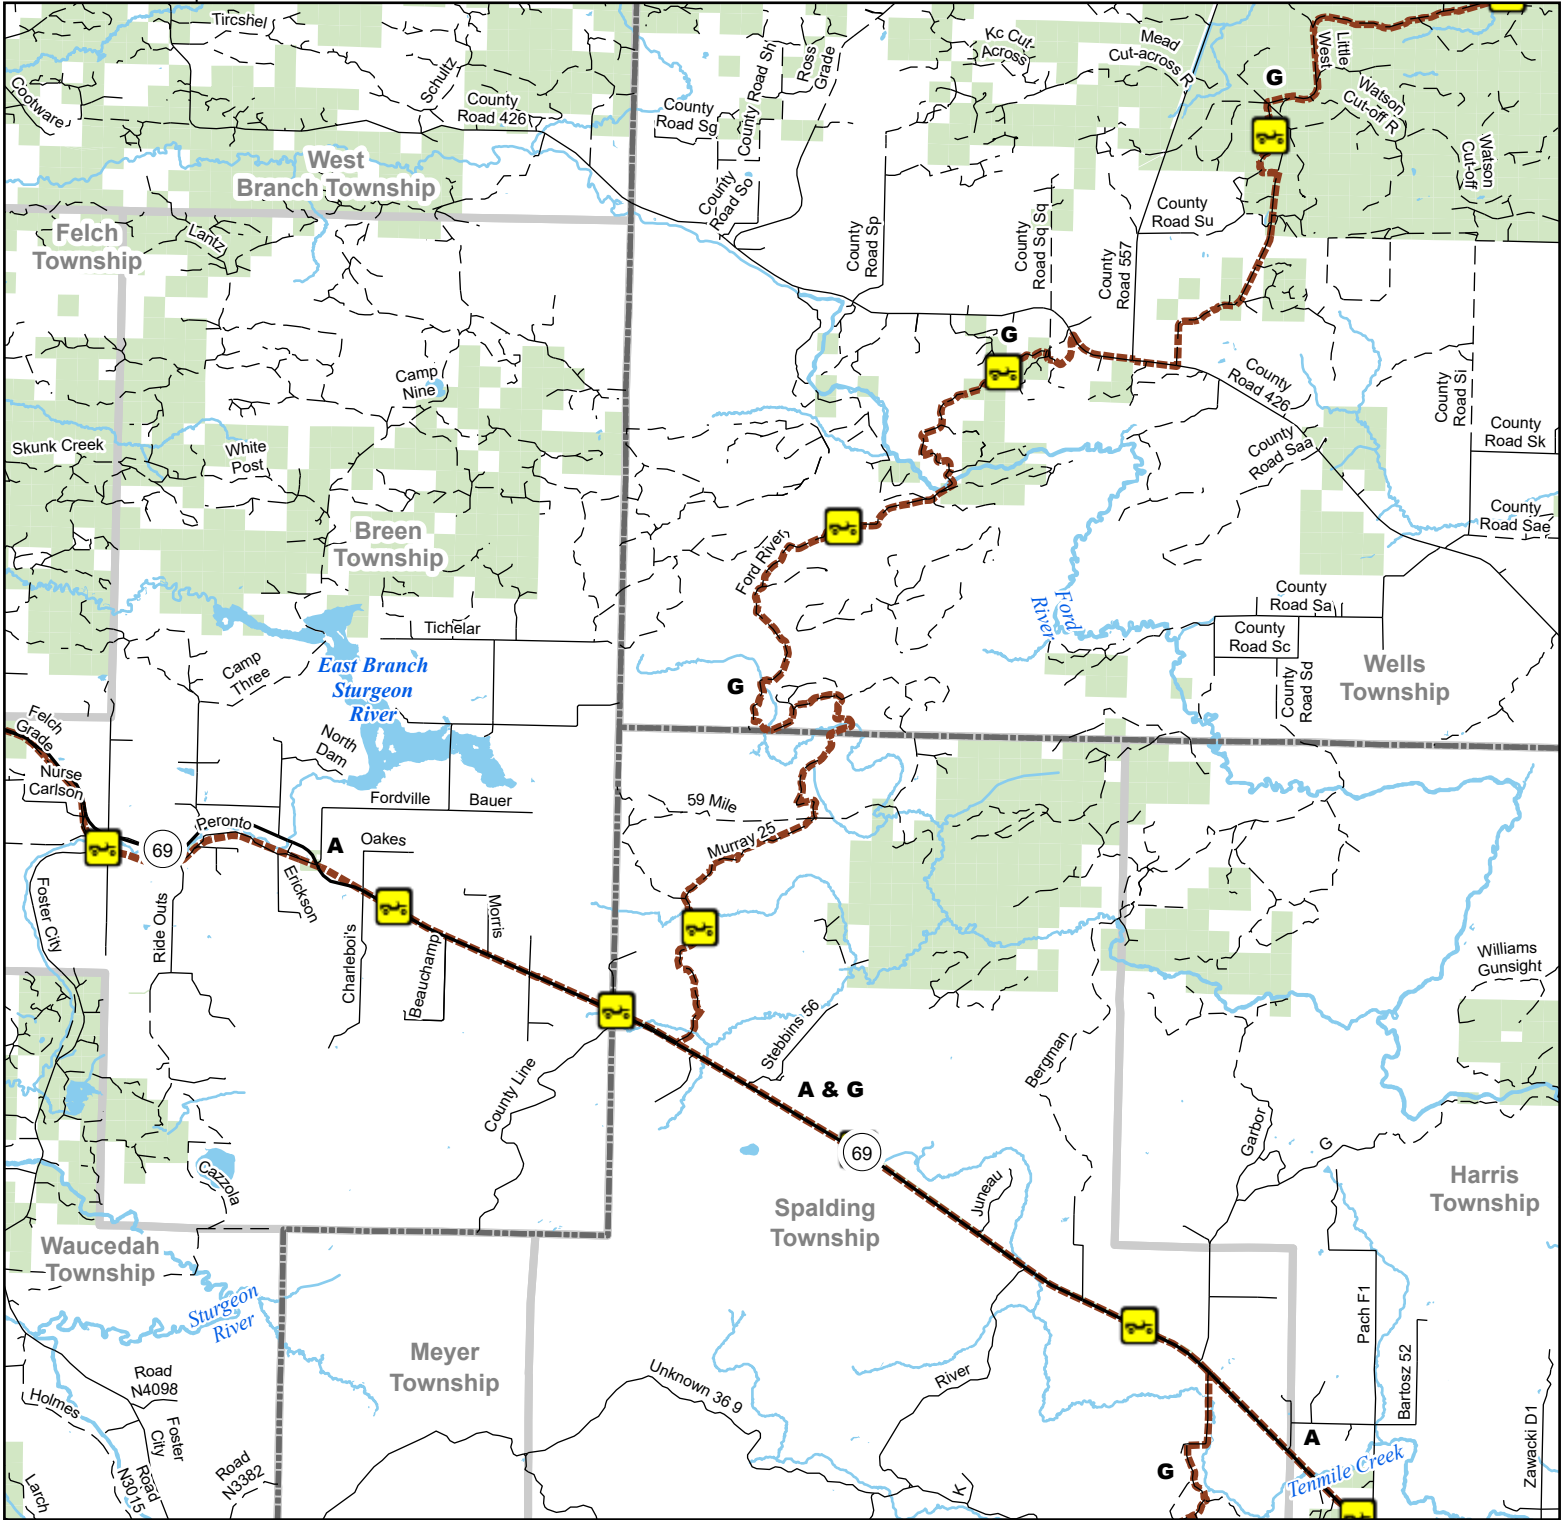

G Route Central -- Arnold, Helps, La Branche Marquette & Menominee Counties, Michigan

Description: 65 Miles

Advisory: Trails and routes have two-way traffic.
Disclaimer: Trails shown on this map are an approximate representation of the trail system at the time of publication and may not reflect current ground conditions. Stay on signed trails only!

ORV Route – ORVs of all sizes including off-road motorcycles. ORV license and trail permit required unless licensed by the Secretary of State.

- Highway
- Paved road
- - Gravel or dirt road
- Lake and River
- State Forest Land
- Township
- County