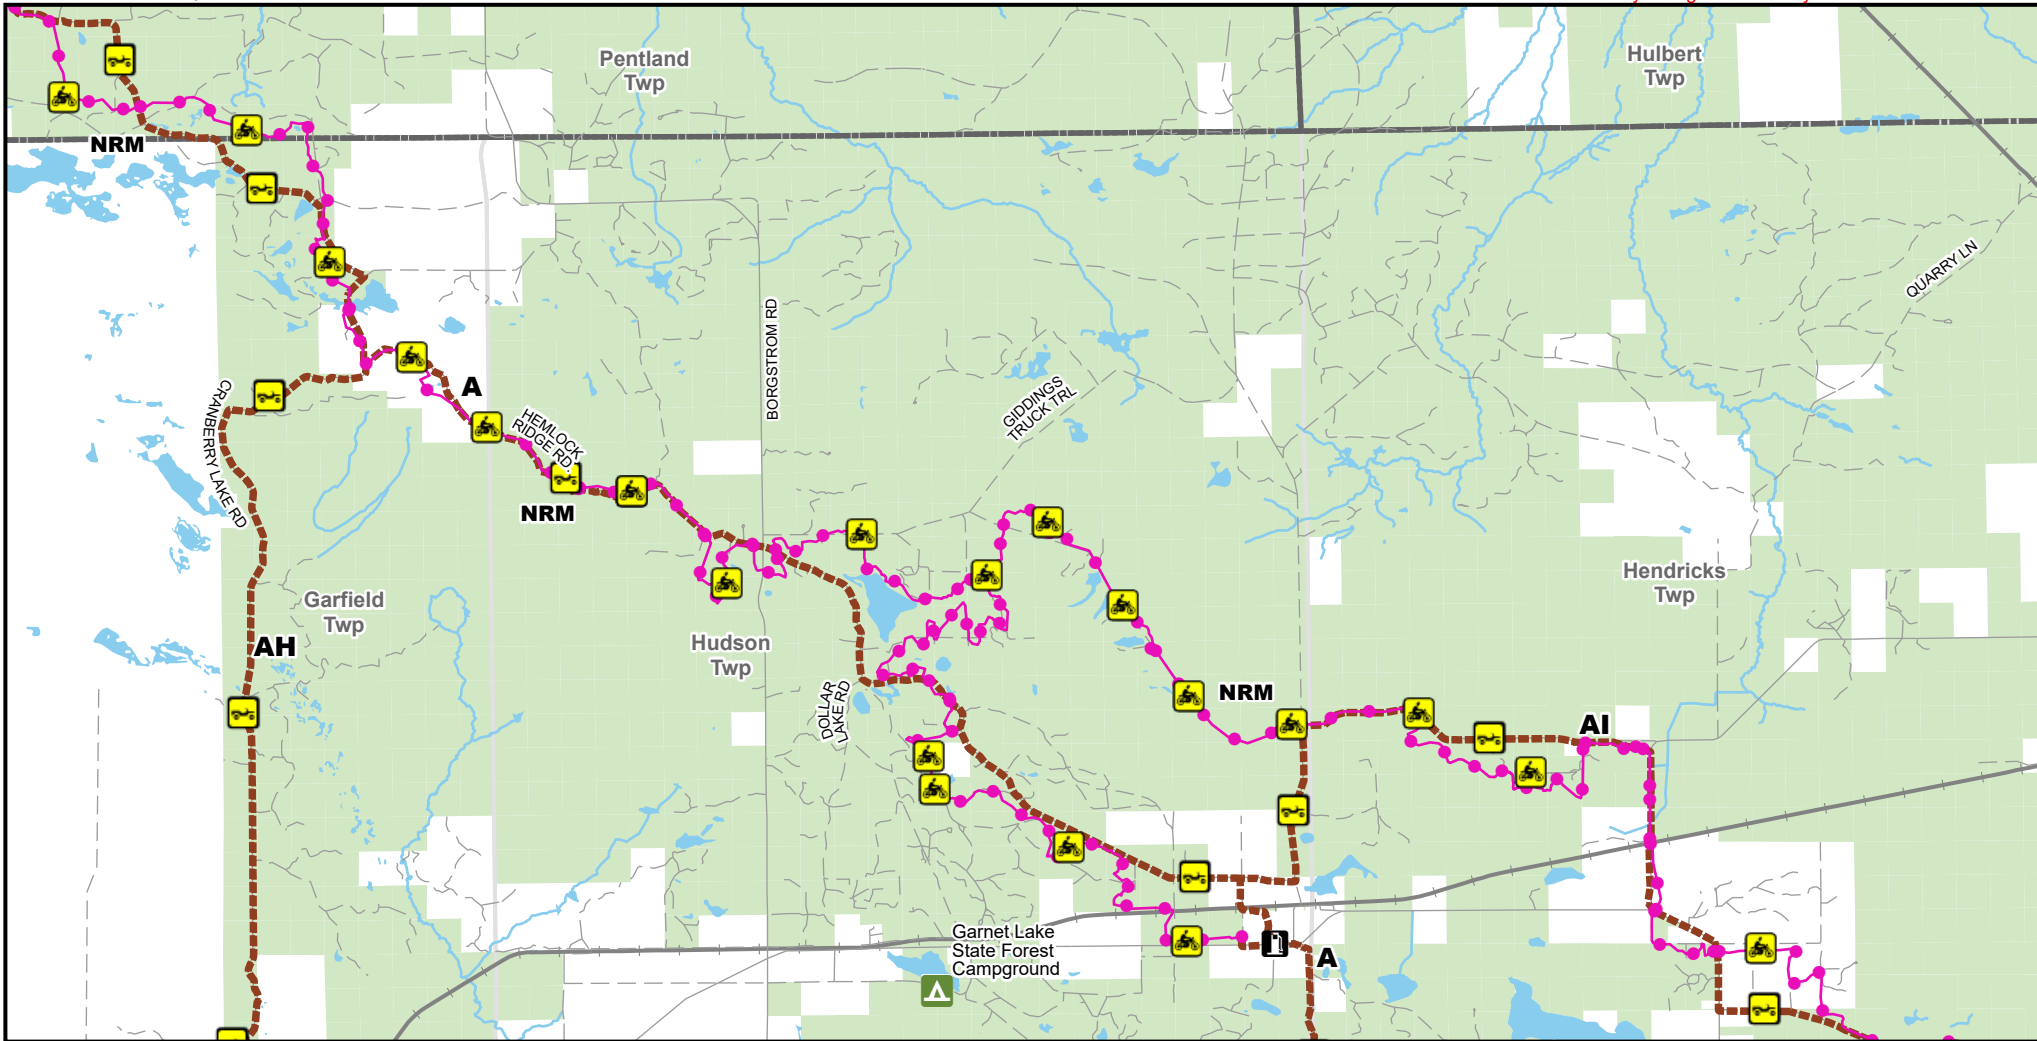

Newberry-Rexton Motorcycle Trail (NRM) East

Luce & Mackinac Counties, Michigan

Description: 37.5 Miles

Advisory: Trails and Routes have two-way traffic.
Disclaimer: Trails shown on this map are an approximate representation of the trail system at the time of publication and may not reflect current ground conditions.
Stay on signed trails only!

- State forest campground
- Gas station
- Motorcycle (DNR License)
- ORV Route
- ORV route – ORVs of all sizes including off-road motorcycles. ORV license and trail permit required unless licensed by the Secretary of State.
- Motorcycle trail – Motorcycles only. ORV license and trail permit required.
- Paved road
- Gravel or dirt road
- Lakes and rivers
- State forest land
- Township
- County boundary