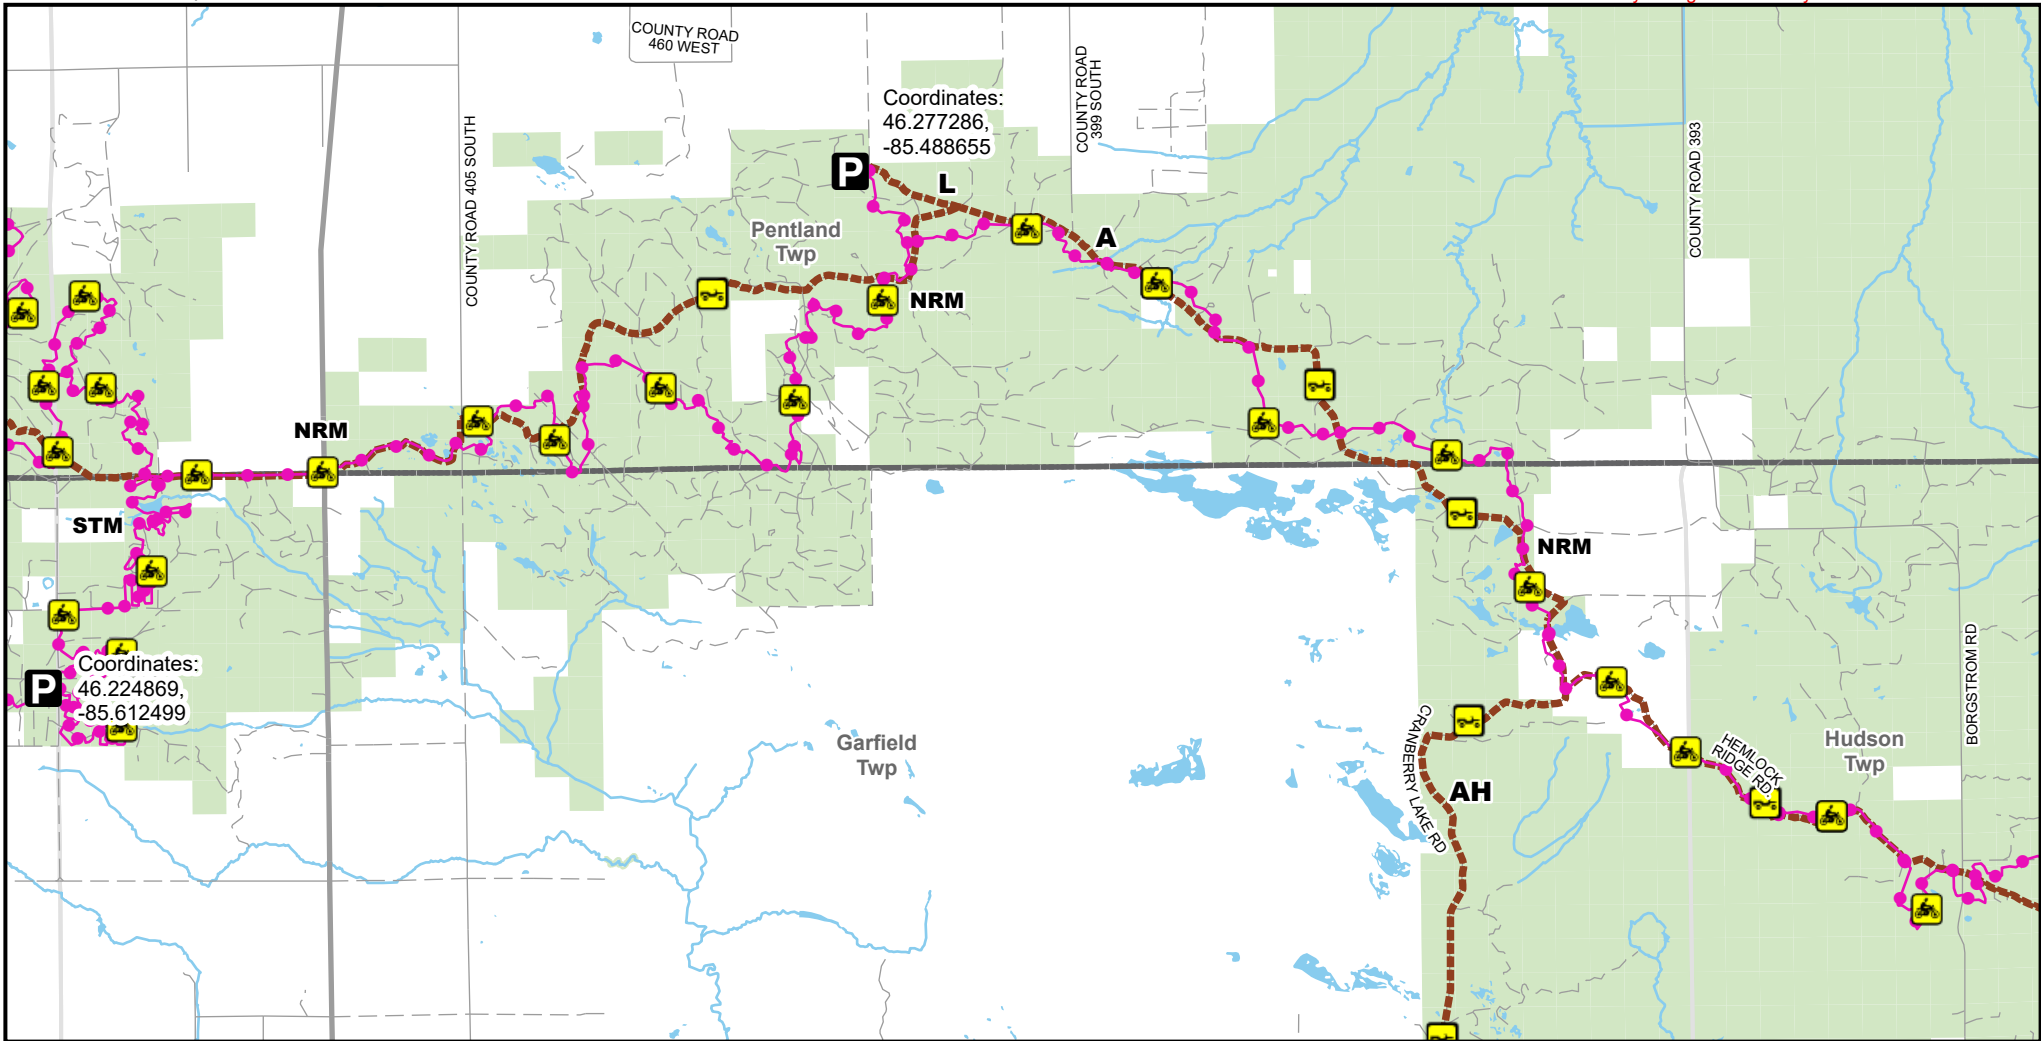

Newberry-Rexton Motorcycle Trail (NRM) West

Luce & Mackinac Counties, Michigan

Description: 37.5 Miles

Advisory: Trails and Routes have two-way traffic.
Disclaimer: Trails shown on this map are an approximate representation of the trail system at the time of publication and may not reflect current ground conditions.
Stay on signed trails only!

- Parking lot
- Motorcycle (DNR License)
- ORV Route
- ORV route – ORVs of all sizes including off-road motorcycles. ORV license and trail permit required unless licensed by the Secretary of State.
- Motorcycle trail – Motorcycles only. ORV license and trail permit required.
- Highway
- Paved road
- Gravel or dirt road
- Lakes and rivers
- State forest land
- Township
- County boundary