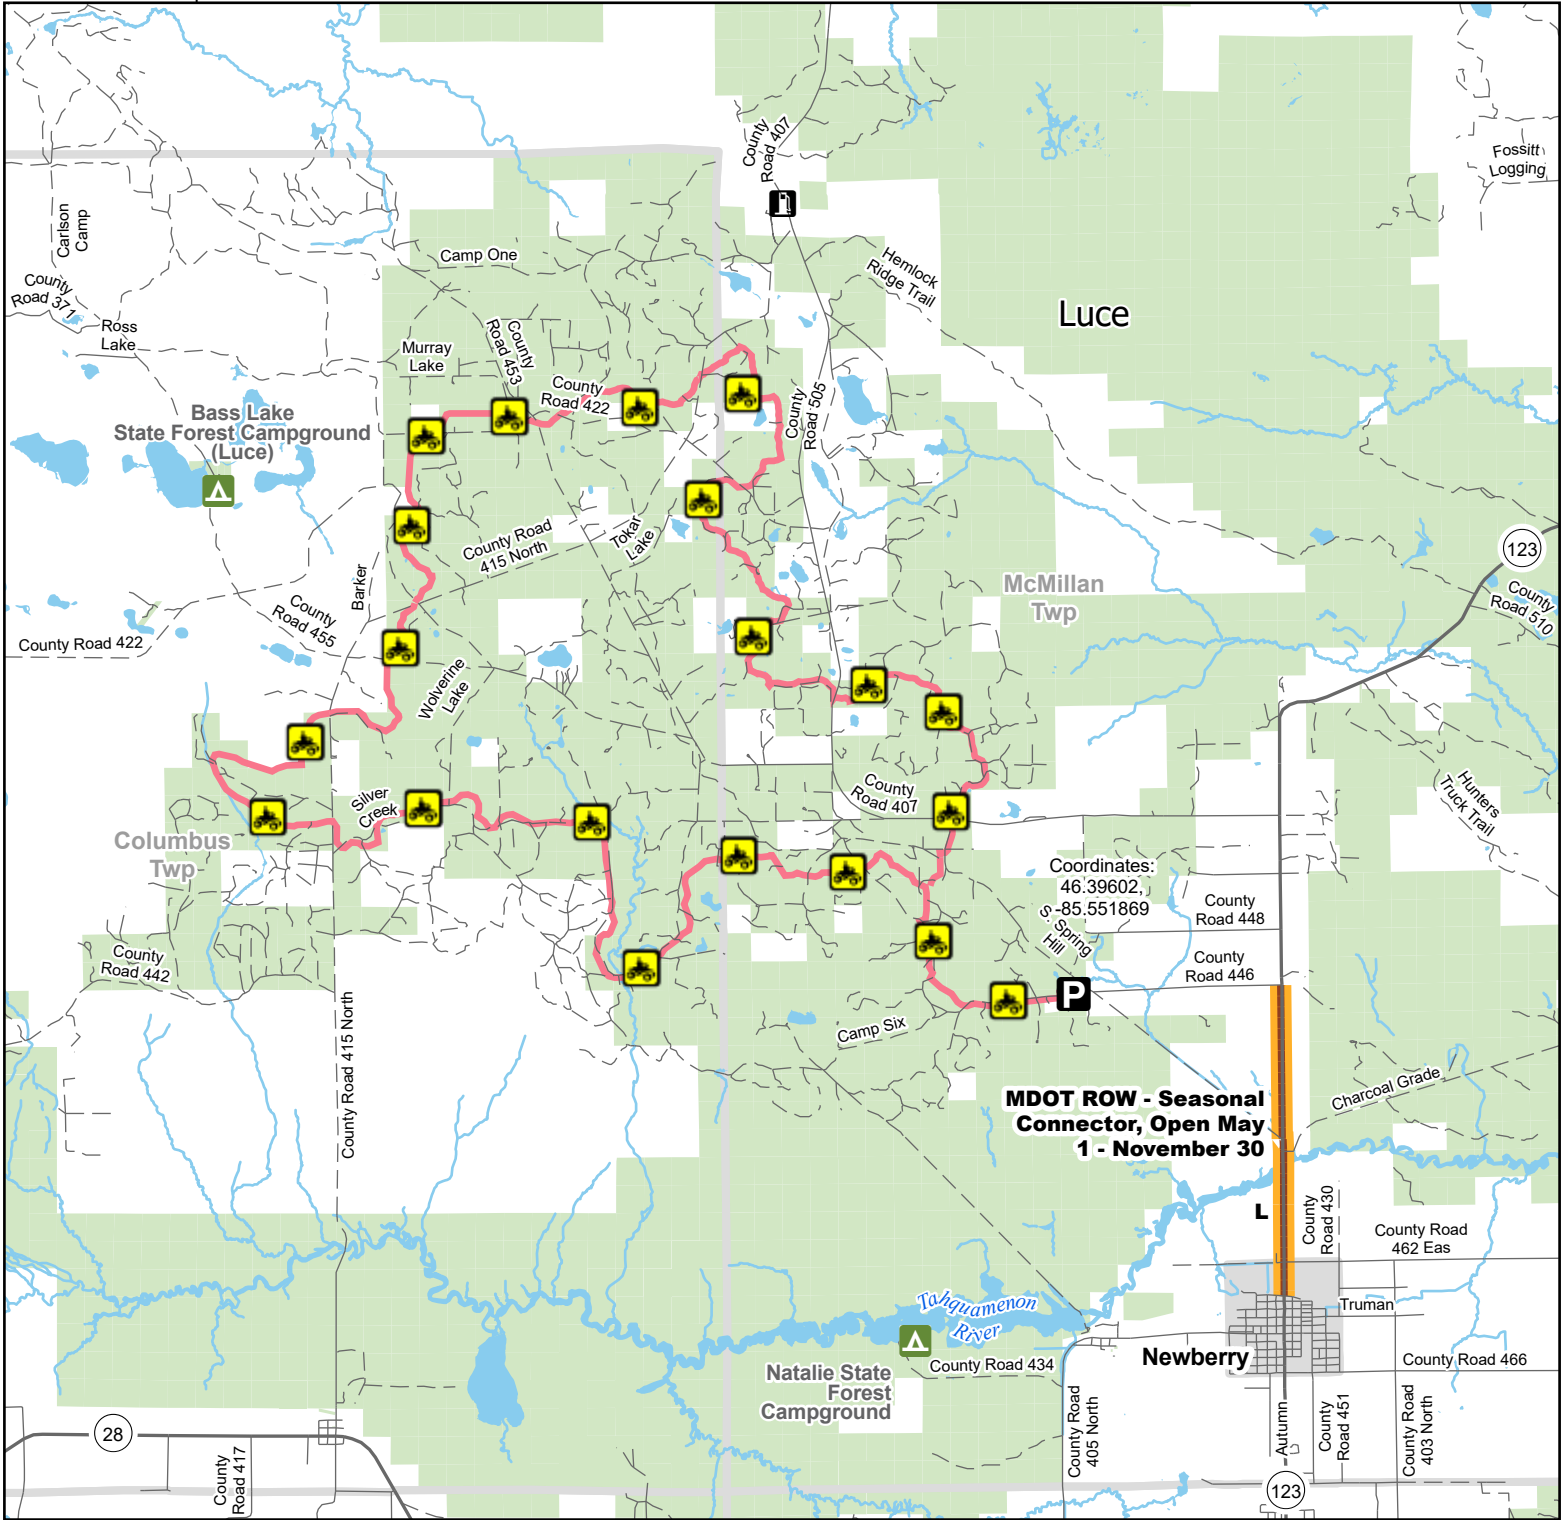

# Silver Creek Trail (SCT)

## Luce County, Michigan

Description: 31 Miles

Advisory: Trails and routes have two-way traffic.  
 Disclaimer: Trails shown on this map are an approximate representation of the trail system at the time of publication and may not reflect current ground conditions. Stay on signed trails only!

- State Forest Campground
- Parking Lot
- Gas Station
- ORV Trail
- MDOT ROW - Seasonal Connector, Open May 1 - November 30

ORV Route – ORVs of all sizes including off-road motorcycles. ORV license and trail permit required unless licensed by the Secretary of State.

Coordinates:  
 46.39602,  
 -85.551869

**MDOT ROW - Seasonal Connector, Open May 1 - November 30**