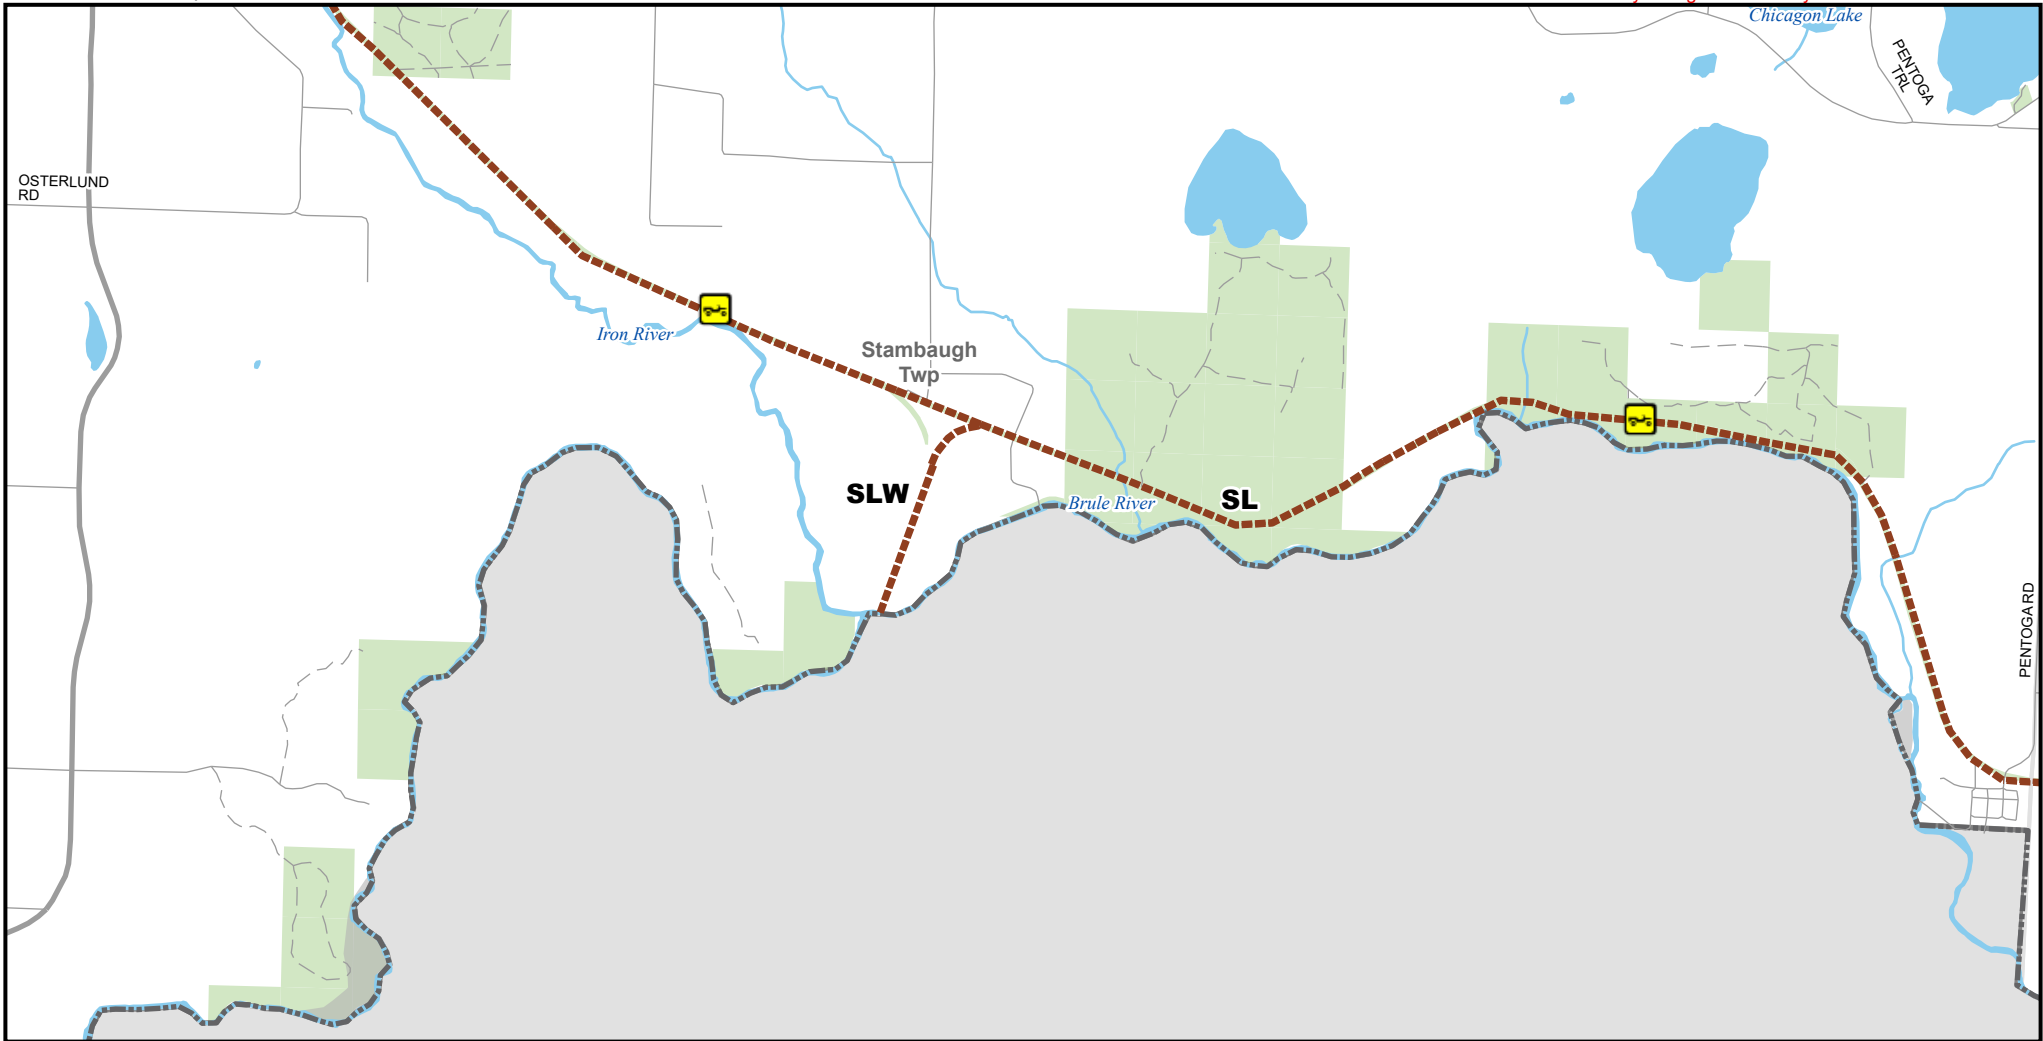

SLW Route -- Stambaugh Township, Wisconsin

Iron County, Michigan

Description: 1 Miles

Advisory: Trails and Routes have two-way traffic.
Disclaimer: Trails shown on this map are an approximate representation of the trail system at the time of publication and may not reflect current ground conditions.
Stay on signed trails only!

- ORV Route
- ORV route – ORVs of all sizes including off-road motorcycles. ORV license and trail permit required unless licensed by the Secretary of State.
- Highway
- Paved road
- Gravel or dirt road
- Lakes and rivers
- State forest land
- National forest land
- Township
- County boundary