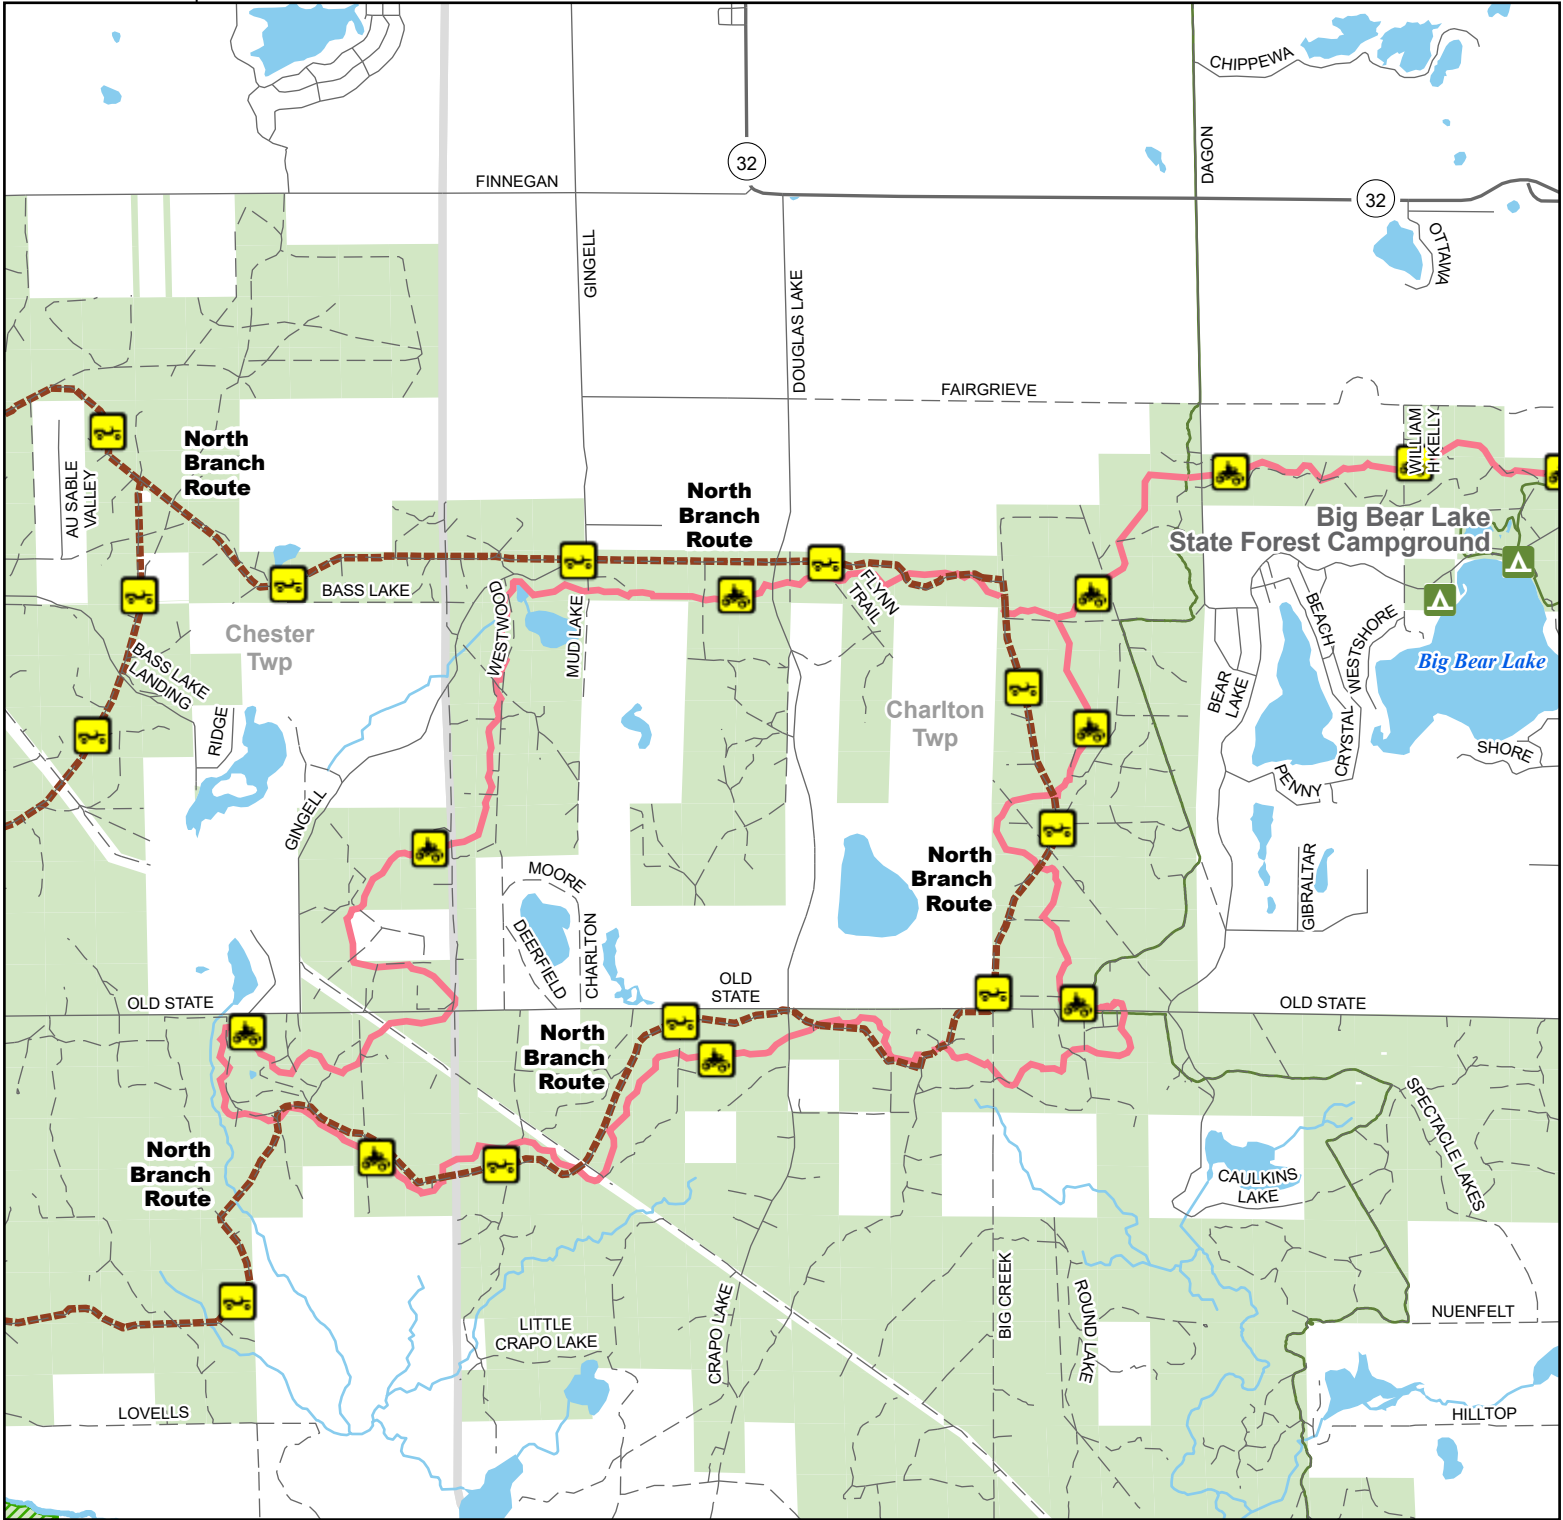

Crapo Creek Trail

Otsego County, Michigan

Description:

Advisory: Trails and routes have two-way traffic.
 Disclaimer: Trails shown on this map are an approximate representation of the trail system at the time of publication and may not reflect current ground conditions. Stay on signed trails only!

- ORV Route
- ORV Trail
- ORV Route – ORVs of all sizes including off-road motorcycles. ORV license and trail permit required unless licensed by the Secretary of State.
- ORV Trail – ORVs 50 inches in width or less including off-road motorcycles. ORV license and trail permit required.
- Non-motorized trail
- Highway
- Paved road
- Gravel or dirt road
- Lake and River
- State Forest Land
- Township

Updated: 03/19/2024