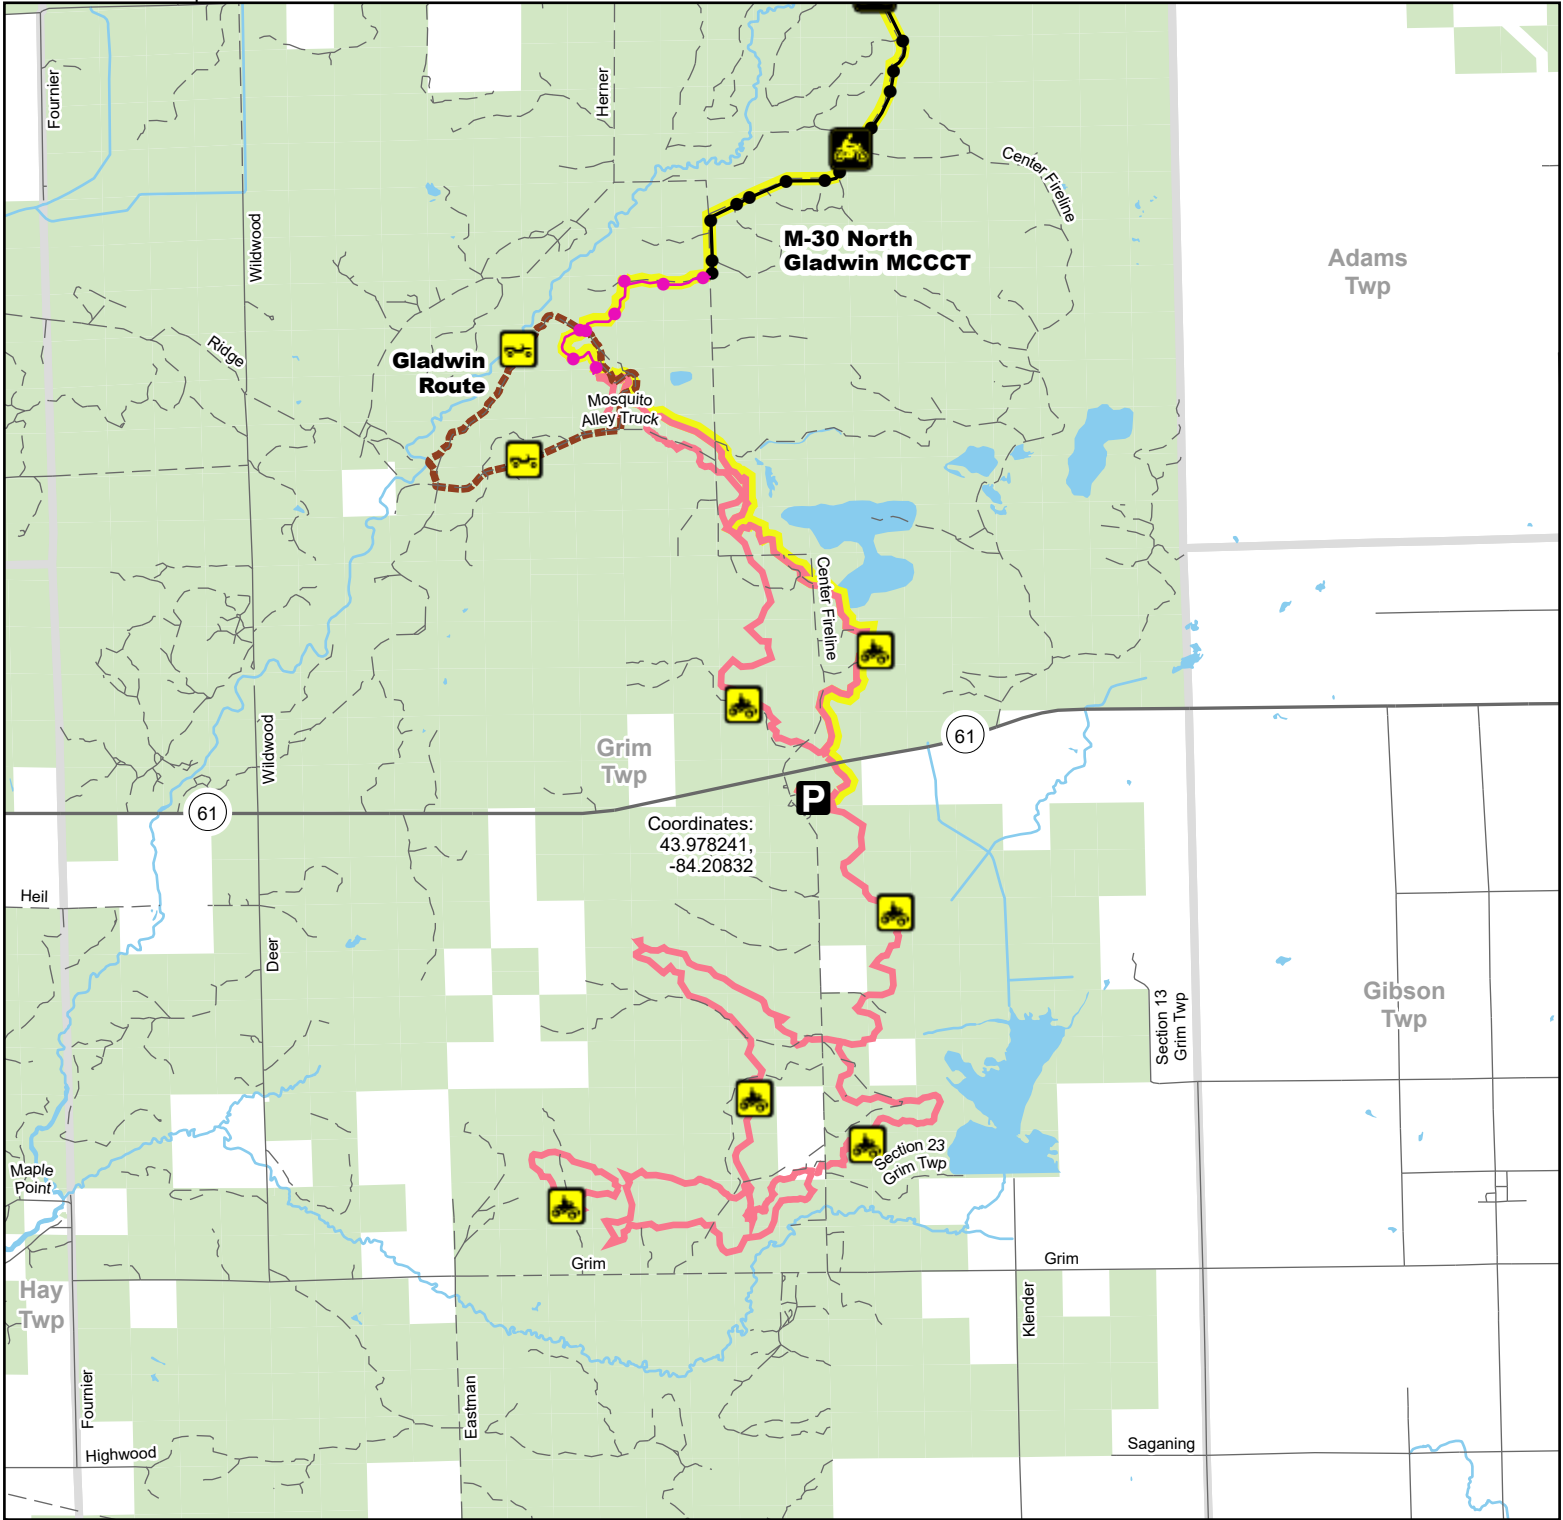

Gladwin Trail & Route

Roscommon County, Michigan

Description: ORV trail 20.5 miles. ORV route 3 miles.

Advisory: Trails and routes have two-way traffic.
 Disclaimer: Trails shown on this map are an approximate representation of the trail system at the time of publication and may not reflect current ground conditions. Stay on signed trails only!

Coordinates:
 43.978241,
 -84.20832

- P** Parking Lot
- Motorcycle (SOS License)
- ORV Route
- ORV Trail
- Motorcycle Trail - Secretary of State license required.

- Motorcycle Trail – Motorcycles Only. ORV license and trail permit required.
- ORV Route – ORVs of all sizes including off-road motorcycles. ORV license and trail permit required unless licensed by the Secretary of State.
- ORV Trail – ORVs 50 inches in width or less including off-road motorcycles. ORV license and trail permit required.
- Michigan Cross Country Cycle Trail (MCCCT)
- Highway
- Paved road
- Gravel or dirt road
- Lake and River
- State Forest Land
- Township