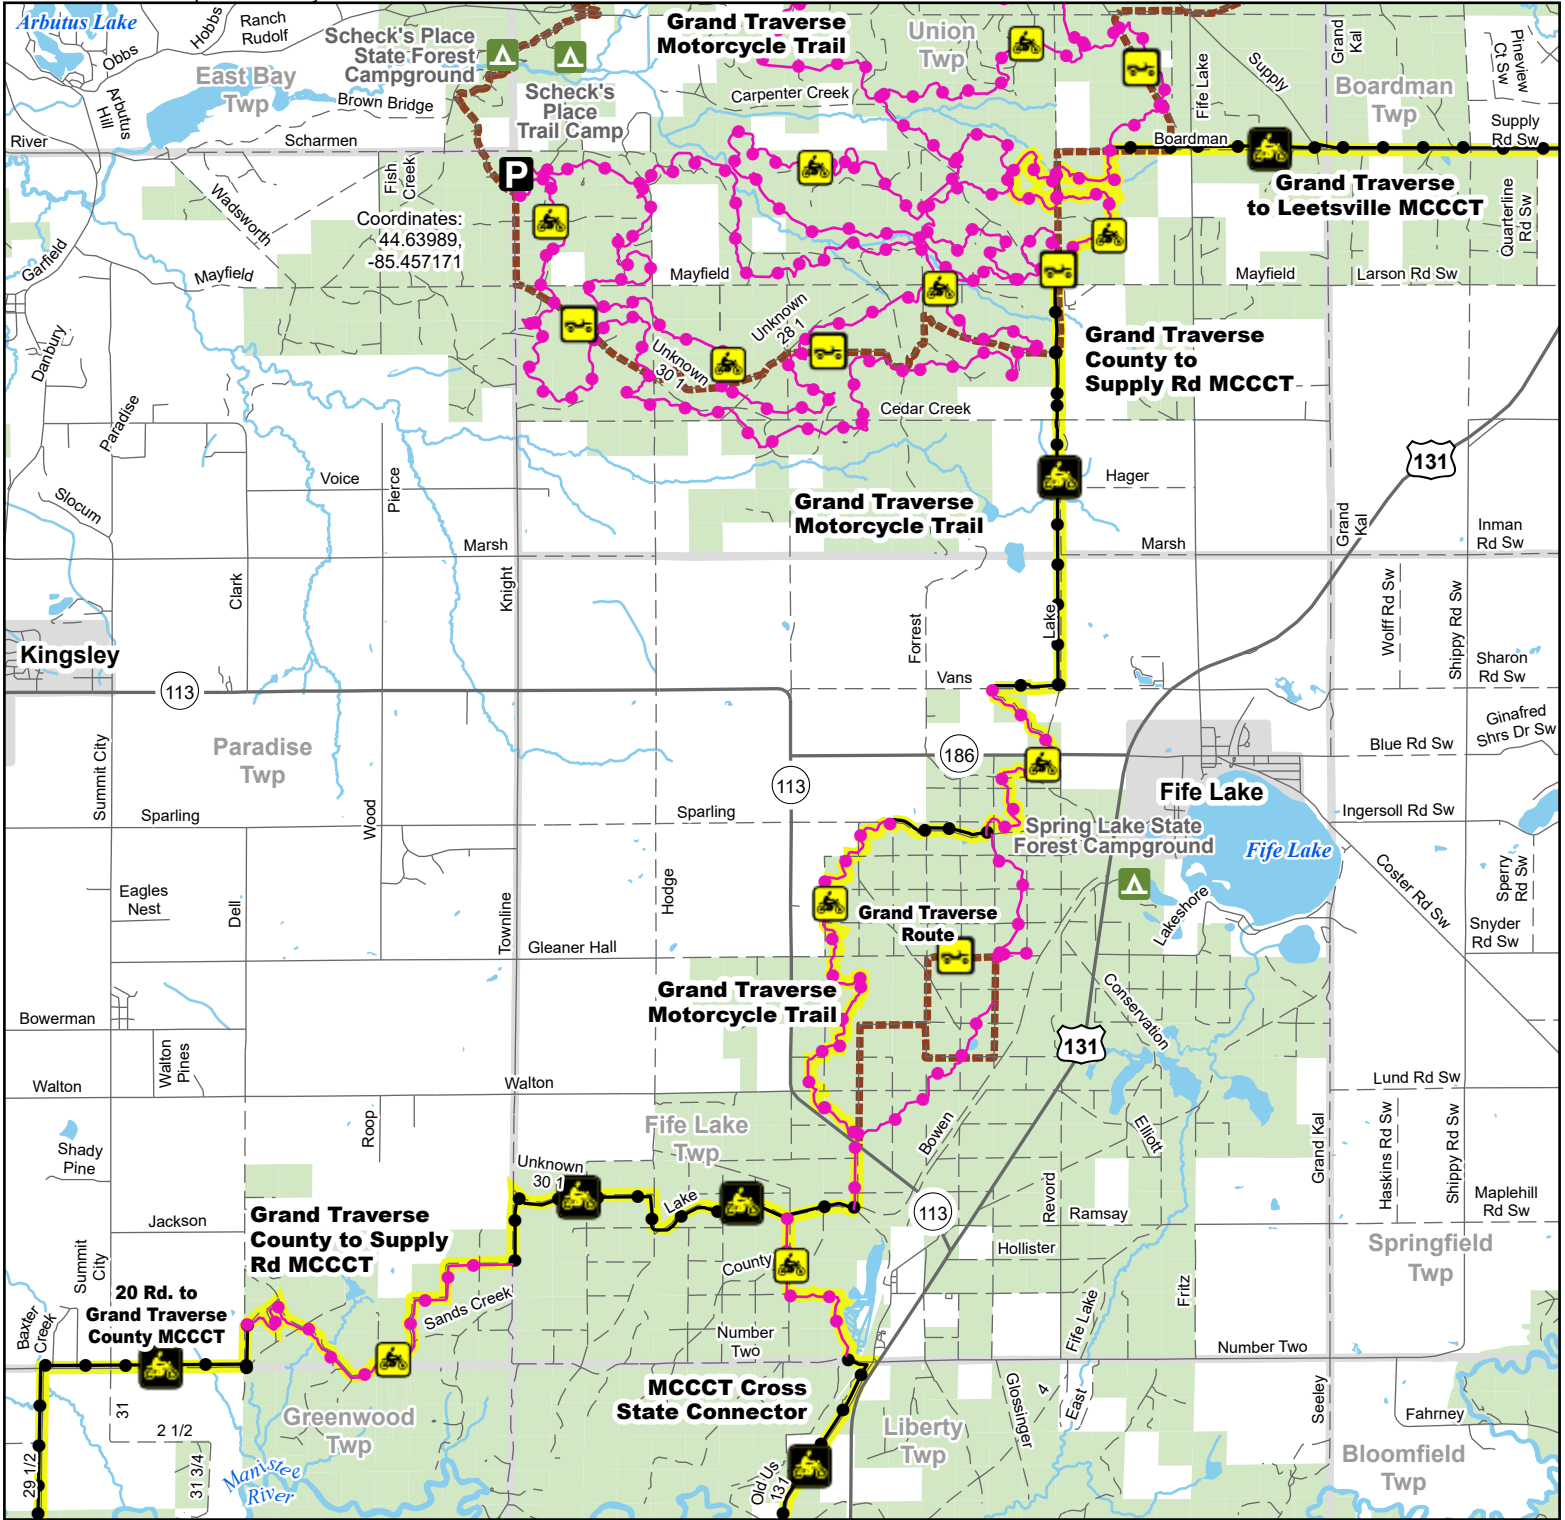

Grand Traverse County to Supply Rd. Motorcycle MCCCT

Grand Traverse County, Michigan

Advisory: Trails and routes have two-way traffic.
Disclaimer: Trails shown on this map are an approximate representation of the trail system at the time of publication and may not reflect current ground conditions. Stay on signed trails only!

Description: Motorcycle trail 13 miles.

- State Forest Campground
- Parking Lot
- Motorcycle (DNR License)
- Motorcycle (SOS License)
- ORV Route
- Motorcycle Trail - Secretary of State license required.
- Motorcycle Trail - Motorcycles Only. ORV license and trail permit required.
- ORV Route - ORVs of all sizes including off-road motorcycles. ORV license and trail permit required unless licensed by the Secretary of State.
- Michigan Cross Country Cycle Trail (MCCCT)
- Highway
- Paved road
- Gravel or dirt road
- Lake and River
- State Forest Land
- Township