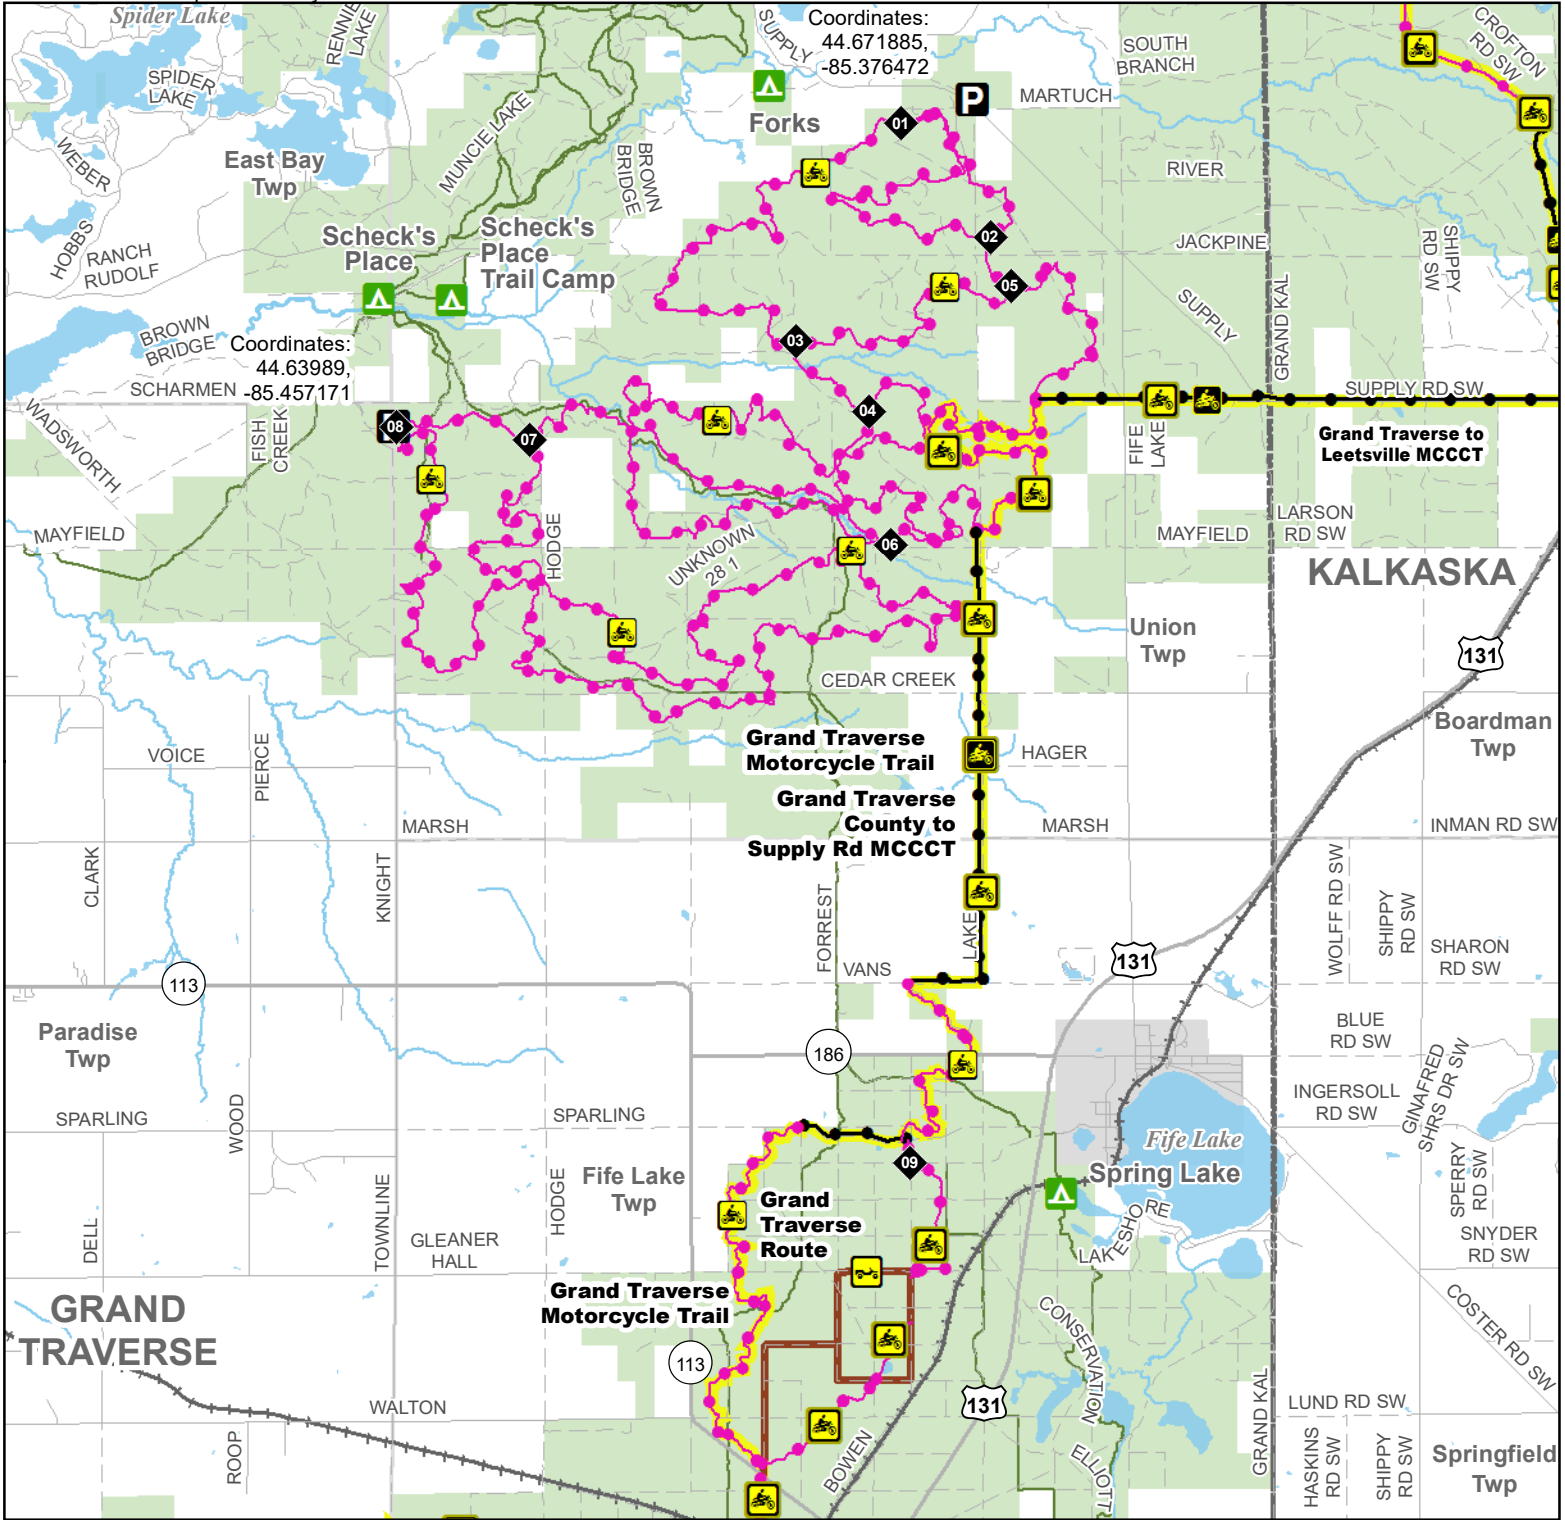

Grand Traverse Motorcycle Trail

Grand Traverse County, Michigan

Description: Motorcycle trail 63 miles.

ADVISORY: Trails and Routes have two-way traffic.
 DISCLAIMER: Trails shown on this map are an approximate representation of the trail system at the time of publication and may not reflect current ground conditions.
STAY ON SIGNED TRAILS ONLY!

- Trail Intersection Marker
- State Forest Campground
- Parking Lot
- Motorcycle Trails (SOS License)
- Motorcycle Trails (DNR License)
- MCCCT Trails
- ORV Routes
- ORV Route – ORVs of all sizes including off-road motorcycles. ORV license and trail permit required unless licensed by the Secretary of State.
- Motorcycle Trail - Secretary of State license required.
- Motorcycle Trail – Motorcycles Only. ORV license and trail permit required.
- Michigan Cross Country Cycle Trail (MCCCT)
- Non-motorized trail
- Highway
- Paved road
- Gravel or dirt road
- Railroad
- Lake and River
- State Forest Land
- Federal Land
- Township
- County

Updated: 7/1/2022

N

Michigan.gov/ORVInfo