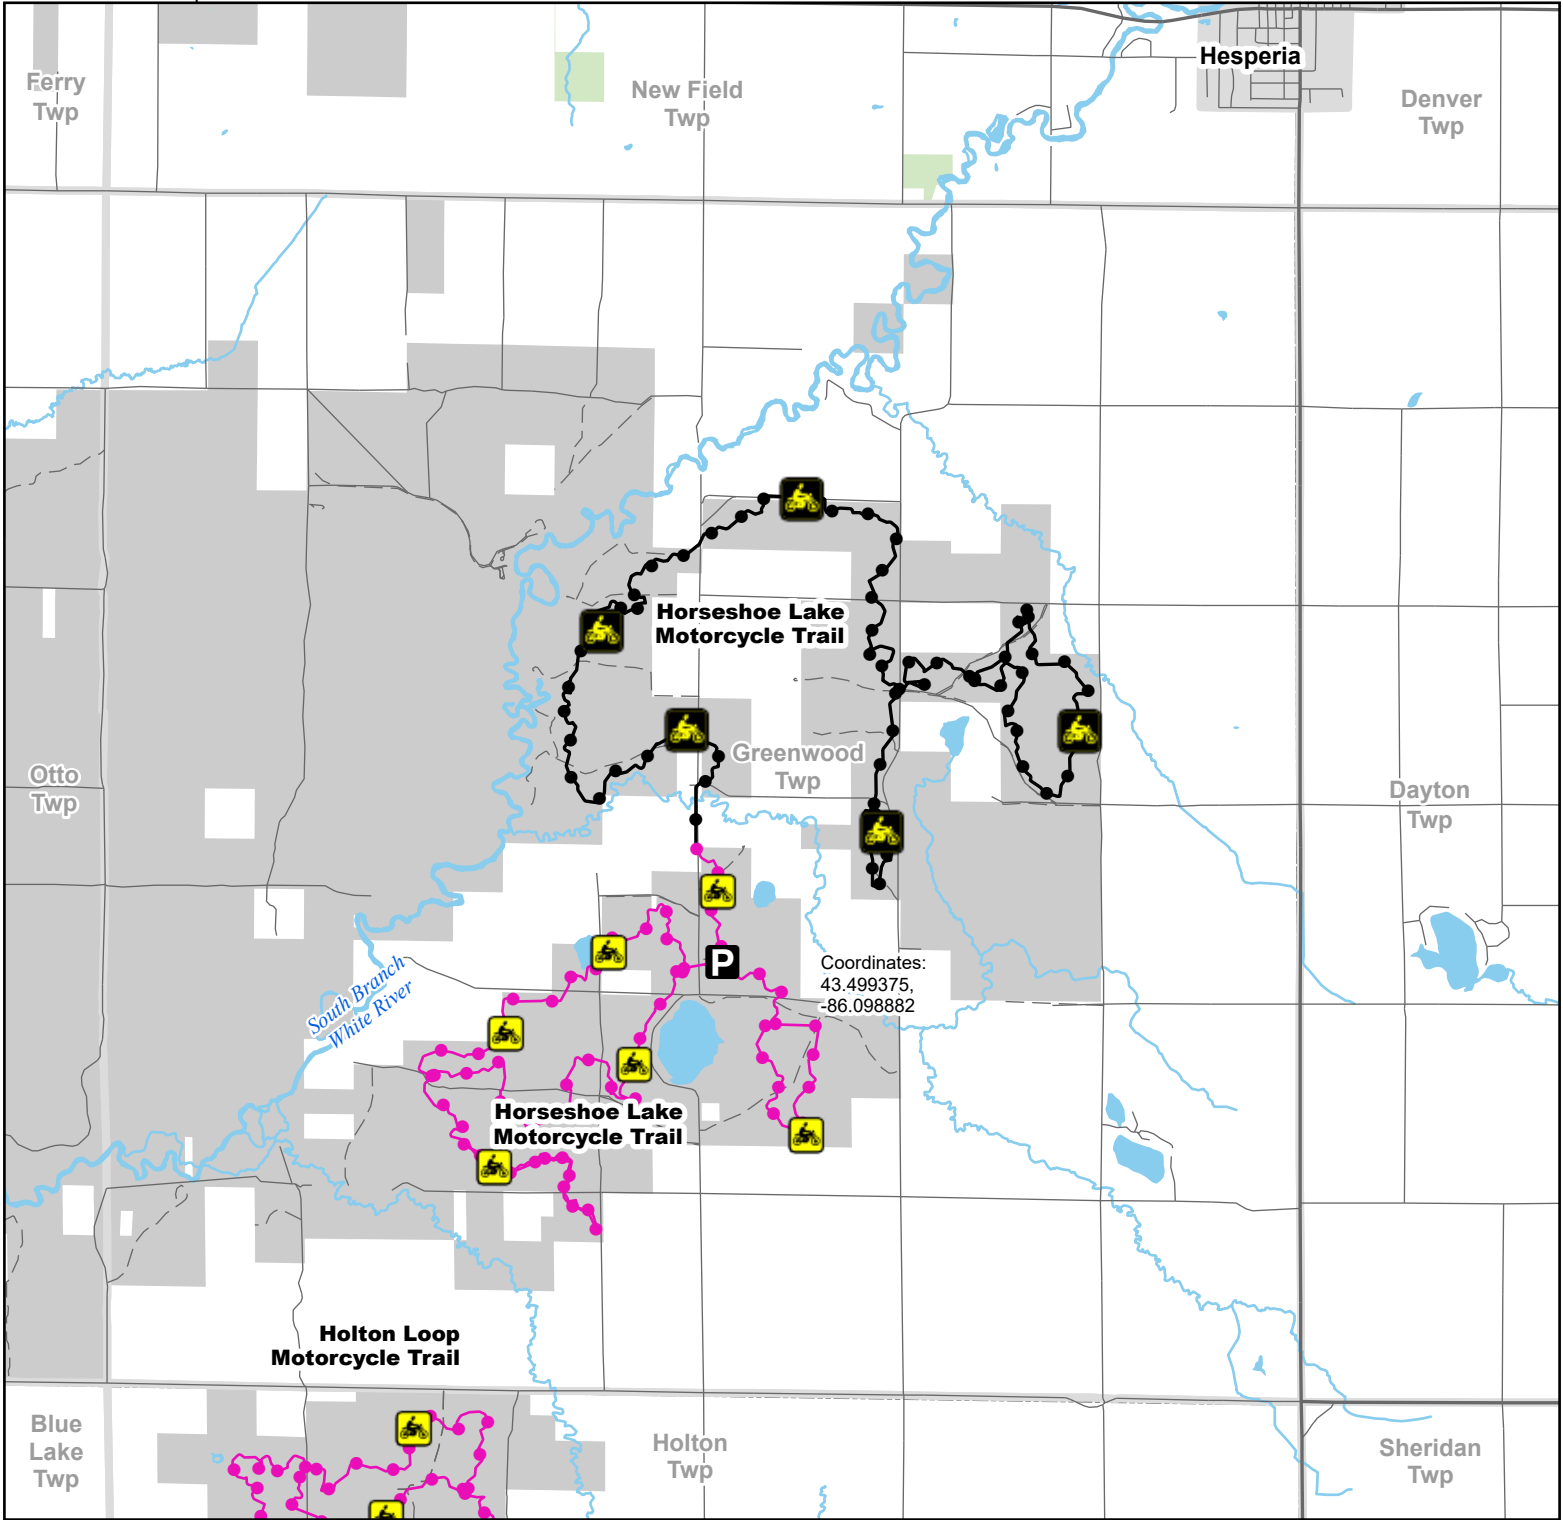

Horseshoe Lake Motorcycle Trail

Newaygo County, Michigan

Advisory: Trails and routes have two-way traffic.
Disclaimer: Trails shown on this map are an approximate representation of the trail system at the time of publication and may not reflect current ground conditions. Stay on signed trails only!

Description:

- Parking Lot
- Motorcycle (DNR License)
- Motorcycle (SOS License)
- Motorcycle Trail - Secretary of State license required.

- Motorcycle Trail – Motorcycles Only. ORV license and trail permit required.
- Paved road
- Gravel or dirt road
- Lake and River
- State Forest Land
- Township