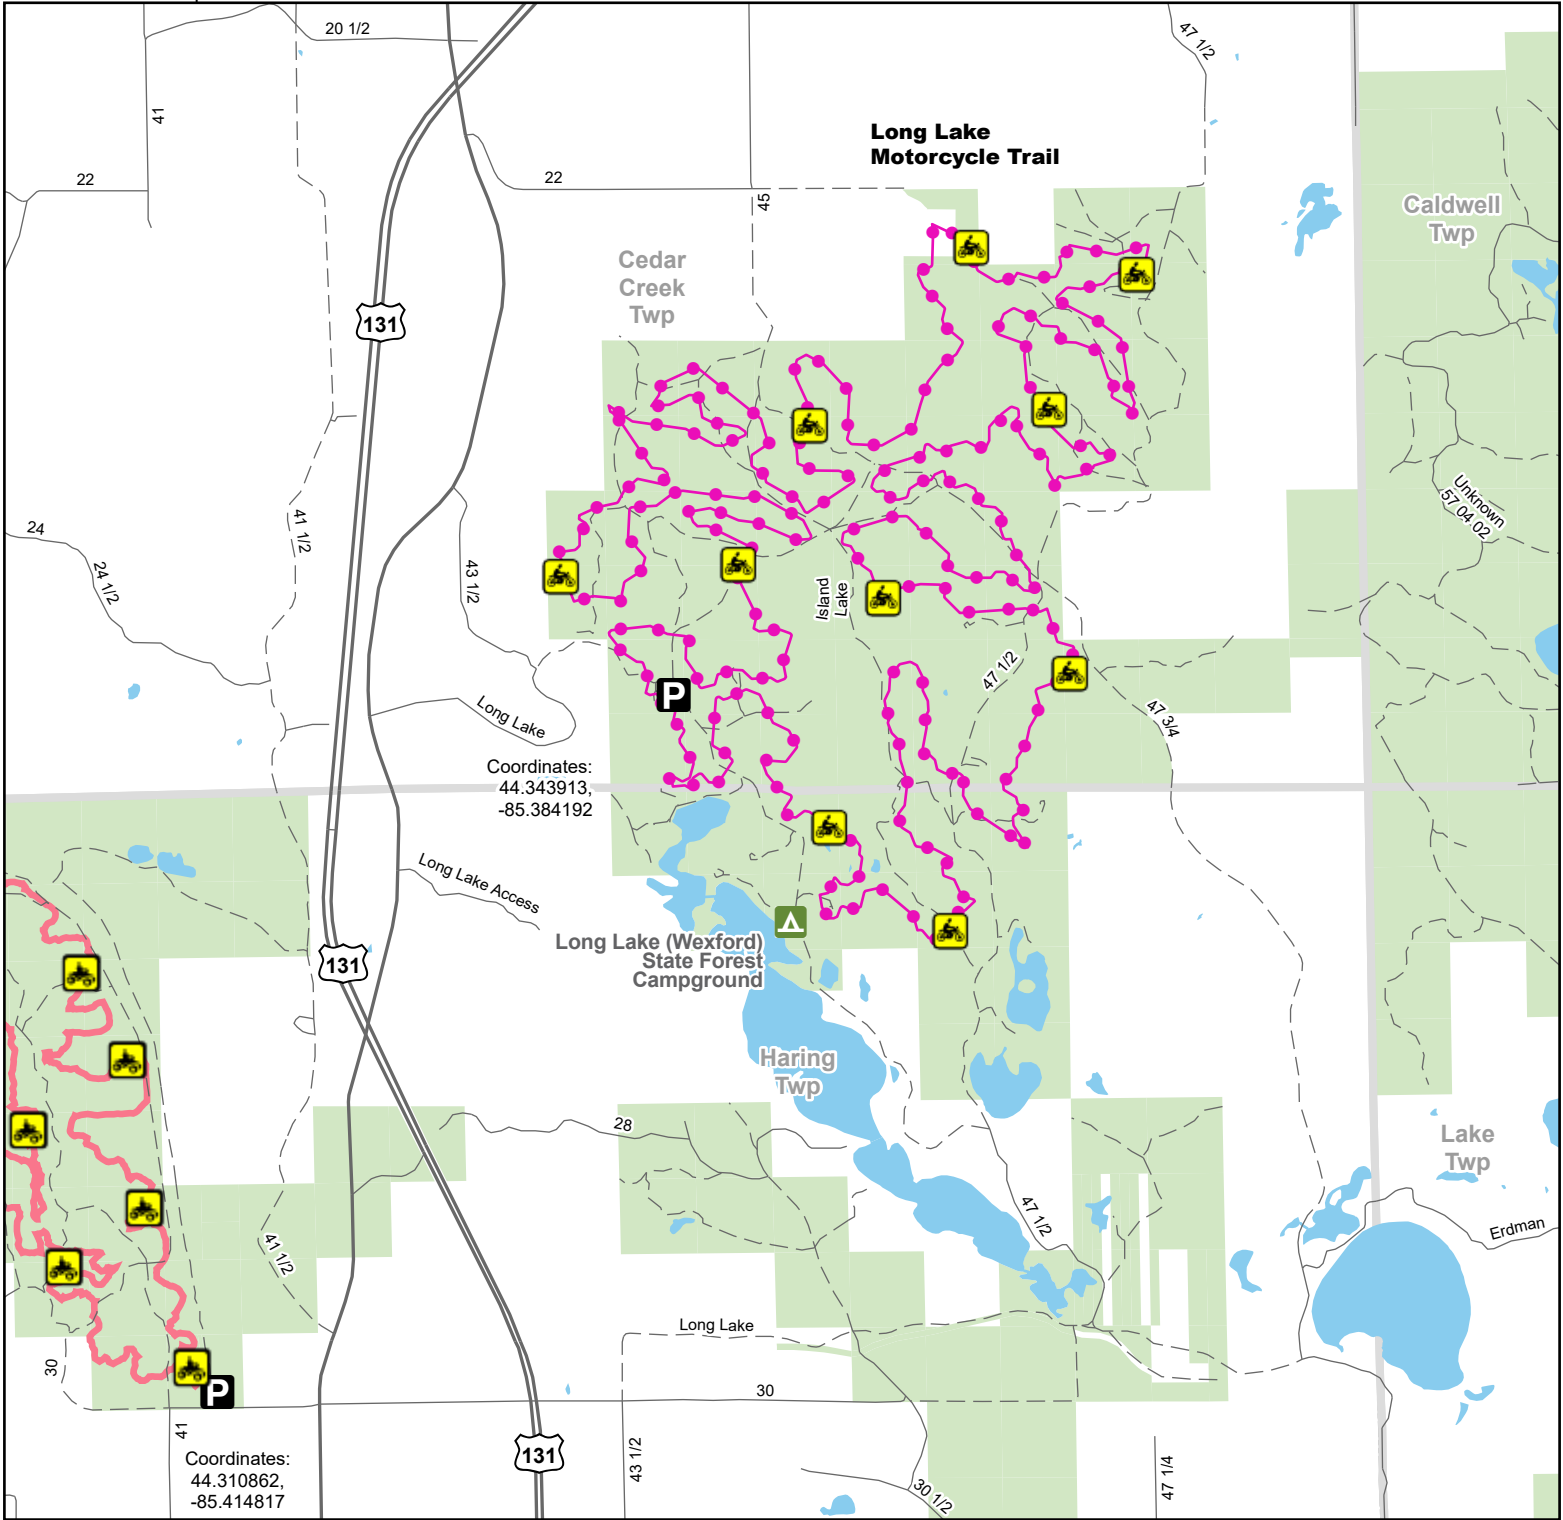

Long Lake Motorcycle Trail

Wexford County, Michigan

Advisory: Trails and routes have two-way traffic.
Disclaimer: Trails shown on this map are an approximate representation of the trail system at the time of publication and may not reflect current ground conditions. Stay on signed trails only!

Description:

- State Forest Campground
- Parking Lot
- Motorcycle (DNR License)
- ORV Trail
- Motorcycle Trail – Motorcycles Only. ORV license and trail permit required.
- ORV Trail – ORVs 50 inches in width or less including off-road motorcycles. ORV license and trail permit required.
- Highway
- Paved road
- Gravel or dirt road
- Lake and River
- State Forest Land
- Township

Updated: 03/27/2024