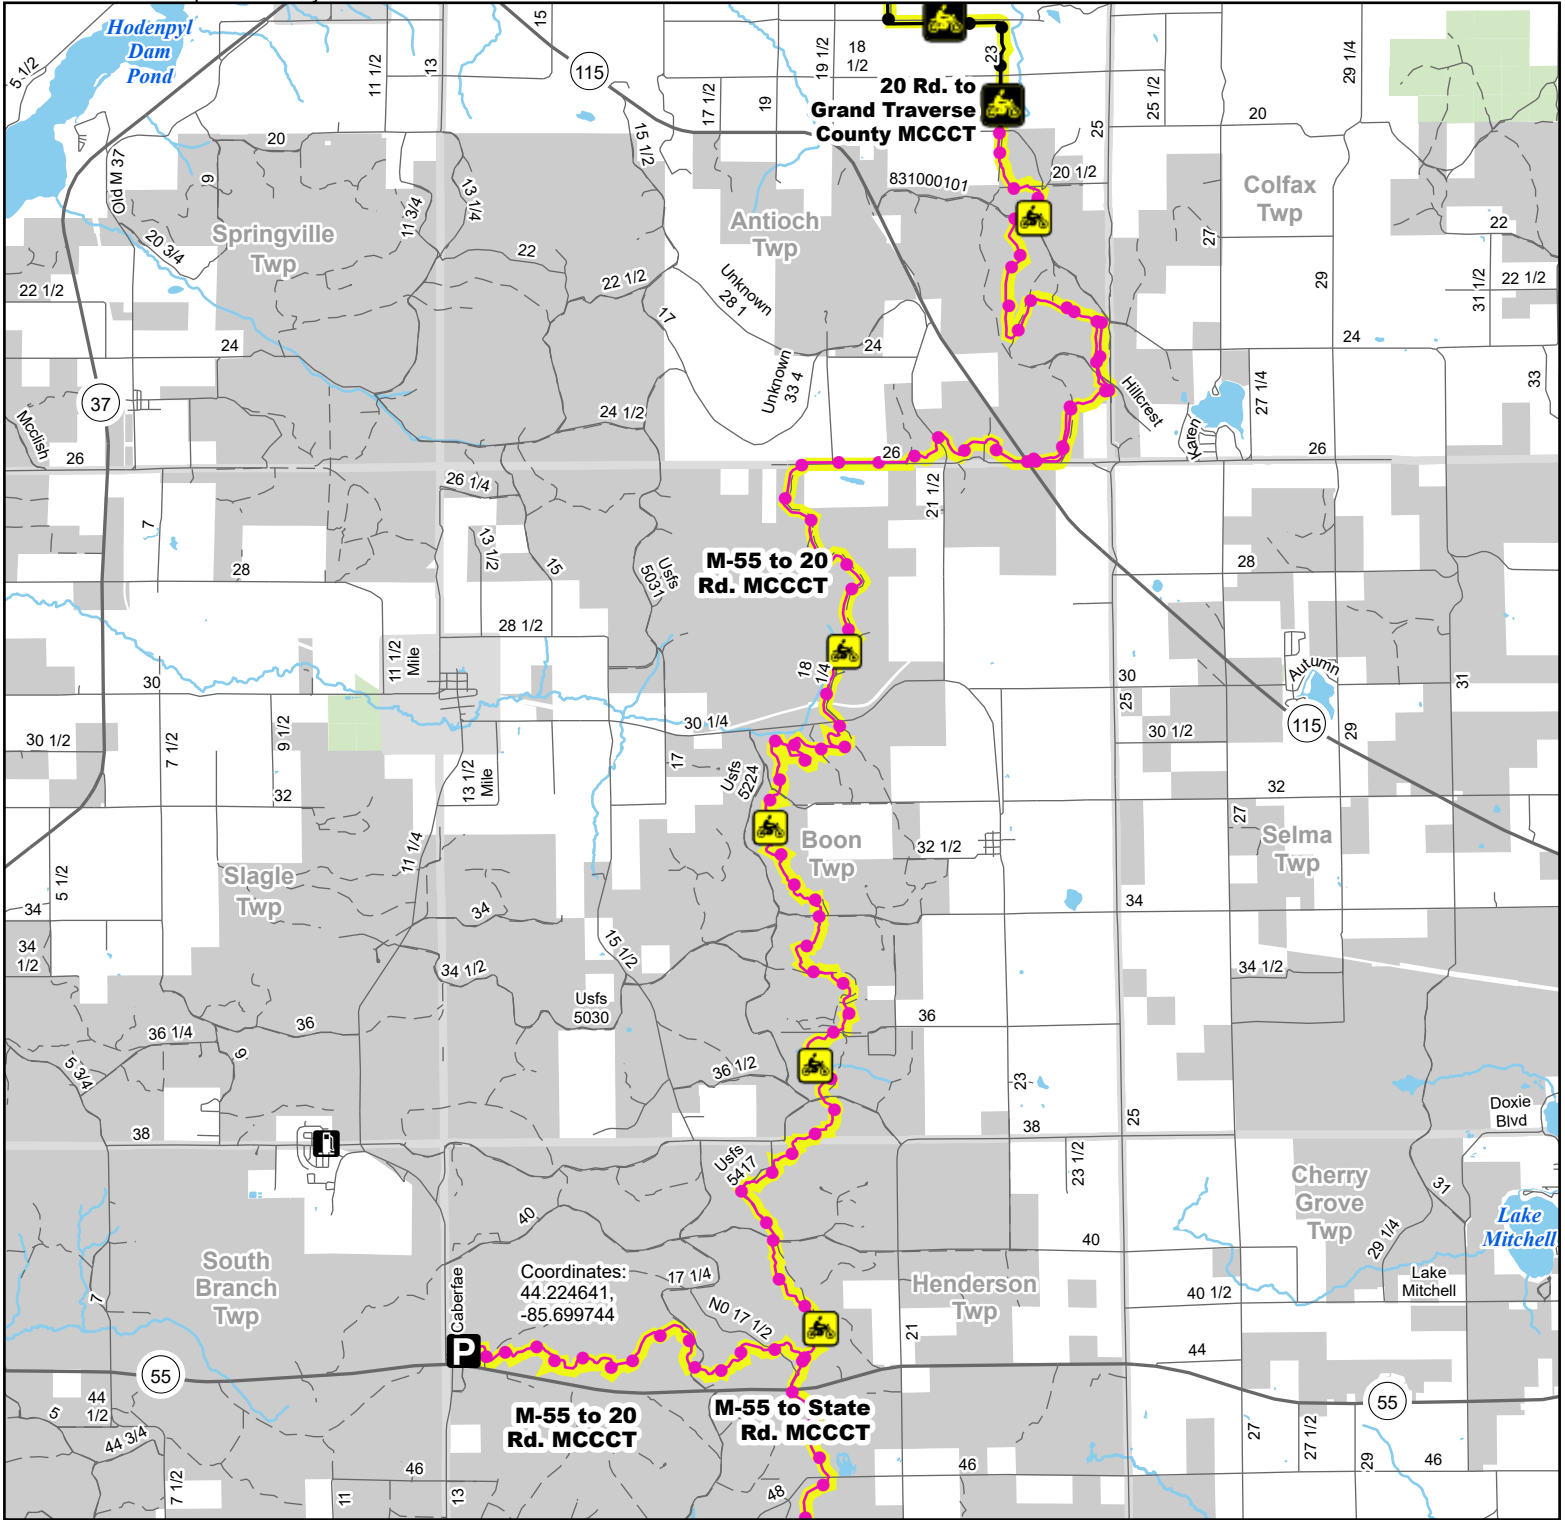

M-55 to 20 Rd. Motorcycle MCCCT

Wexford County, Michigan

Description: Motorcycle trail 28 miles.

Advisory: Trails and routes have two-way traffic.
Disclaimer: Trails shown on this map are an approximate representation of the trail system at the time of publication and may not reflect current ground conditions. Stay on signed trails only!

Coordinates:
44.224641,
-85.699744

- Parking Lot
- Gas Station
- Motorcycle (DNR License)
- Motorcycle (SOS License)
- Motorcycle Trail - Secretary of State license required.
- Motorcycle Trail - Motorcycles Only. ORV license and trail permit required.
- Michigan Cross Country Cycle Trail (MCCCT)
- Highway
- Paved road
- Gravel or dirt road
- Lake and River
- State Forest Land
- Township