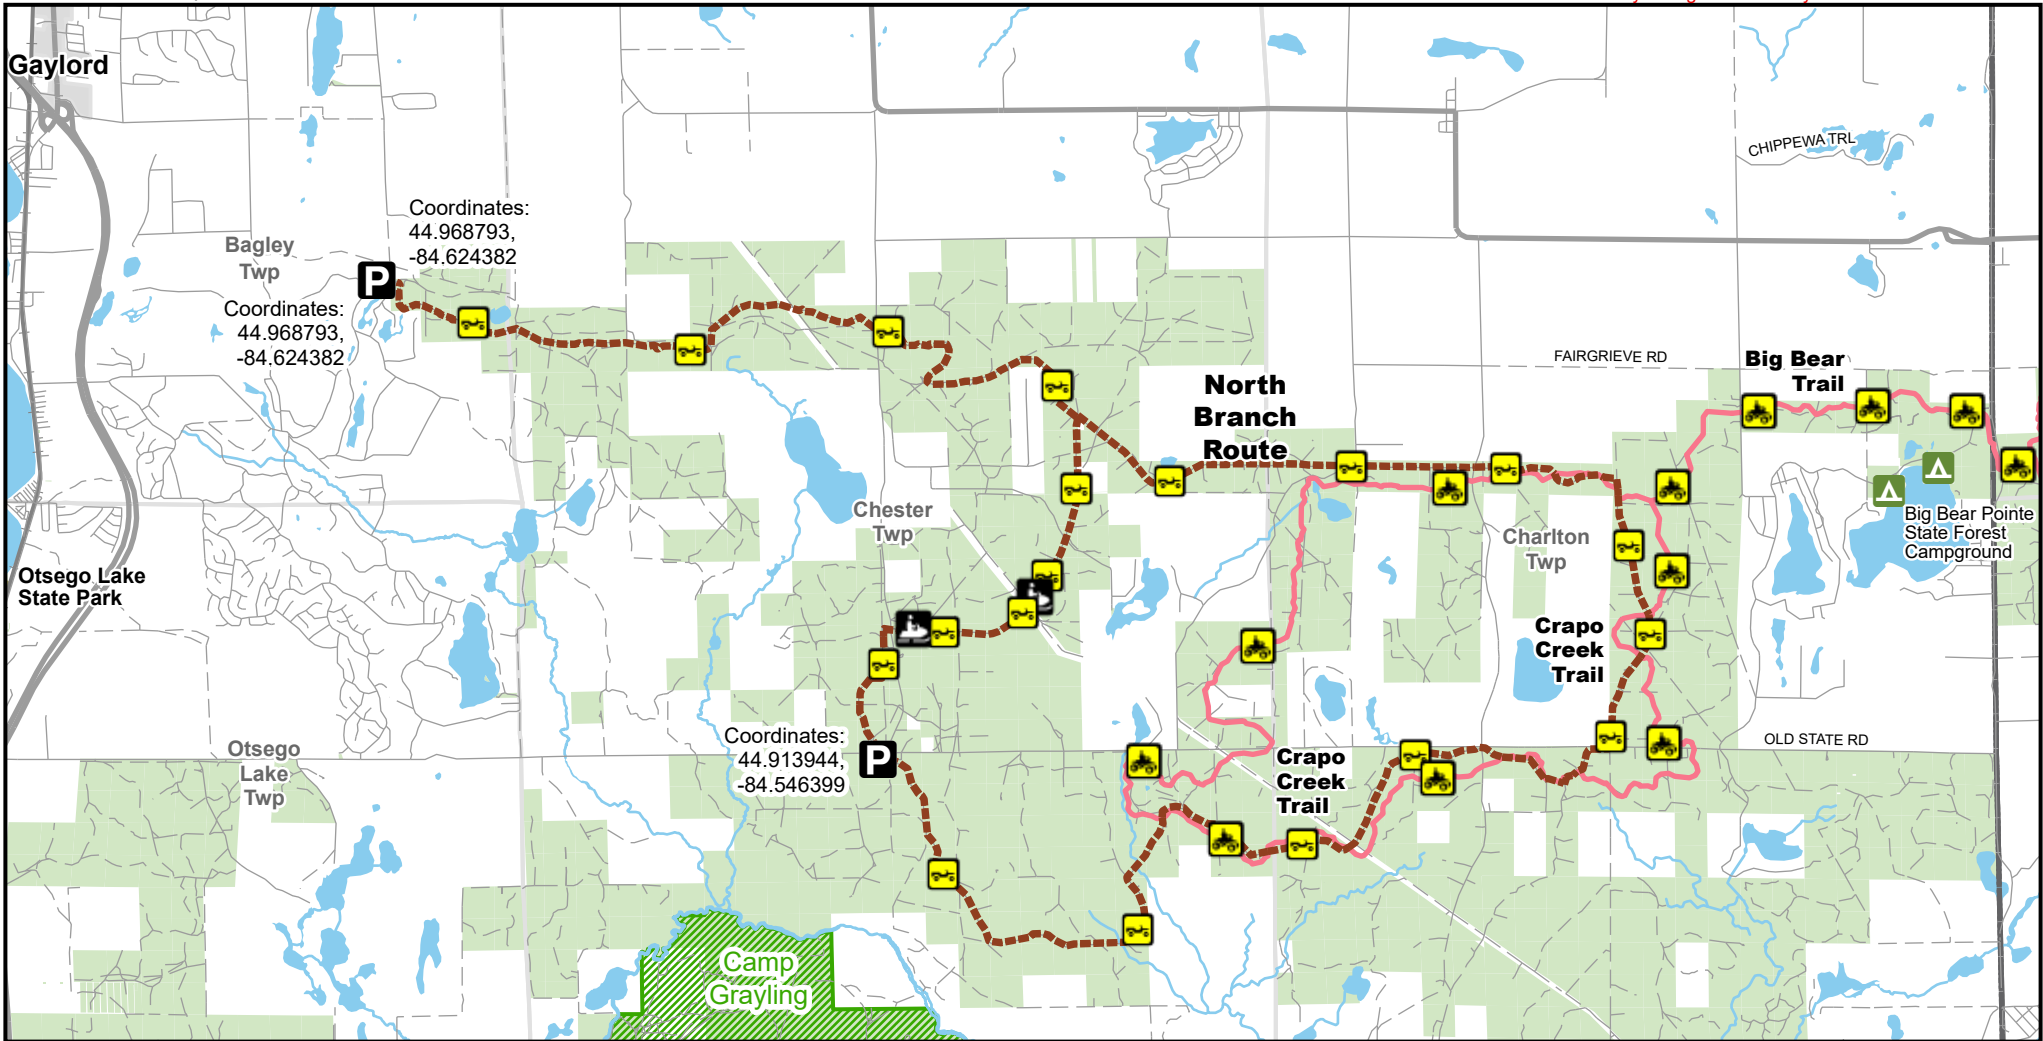

North Branch Route

Otsego County, Michigan

Description:

Advisory: Trails and Routes have two-way traffic.
Disclaimer: Trails shown on this map are an approximate representation of the trail system at the time of publication and may not reflect current ground conditions.
Stay on signed trails only!

- Parking lot
- State forest campground
- ORV Route
- ORV Trail
- Snowmobile

- ORV route – ORVs of all sizes including off-road motorcycles. ORV license and trail permit required unless licensed by the Secretary of State.
- ORV Trail – ORVs 50 inches in width or less including off-road motorcycles. ORV license and trail permit required.
- Highway
- Paved road
- Gravel or dirt road

- Lakes and rivers
- Camp Grayling
- State park boundary
- State forest land
- City or village
- Township
- County boundary