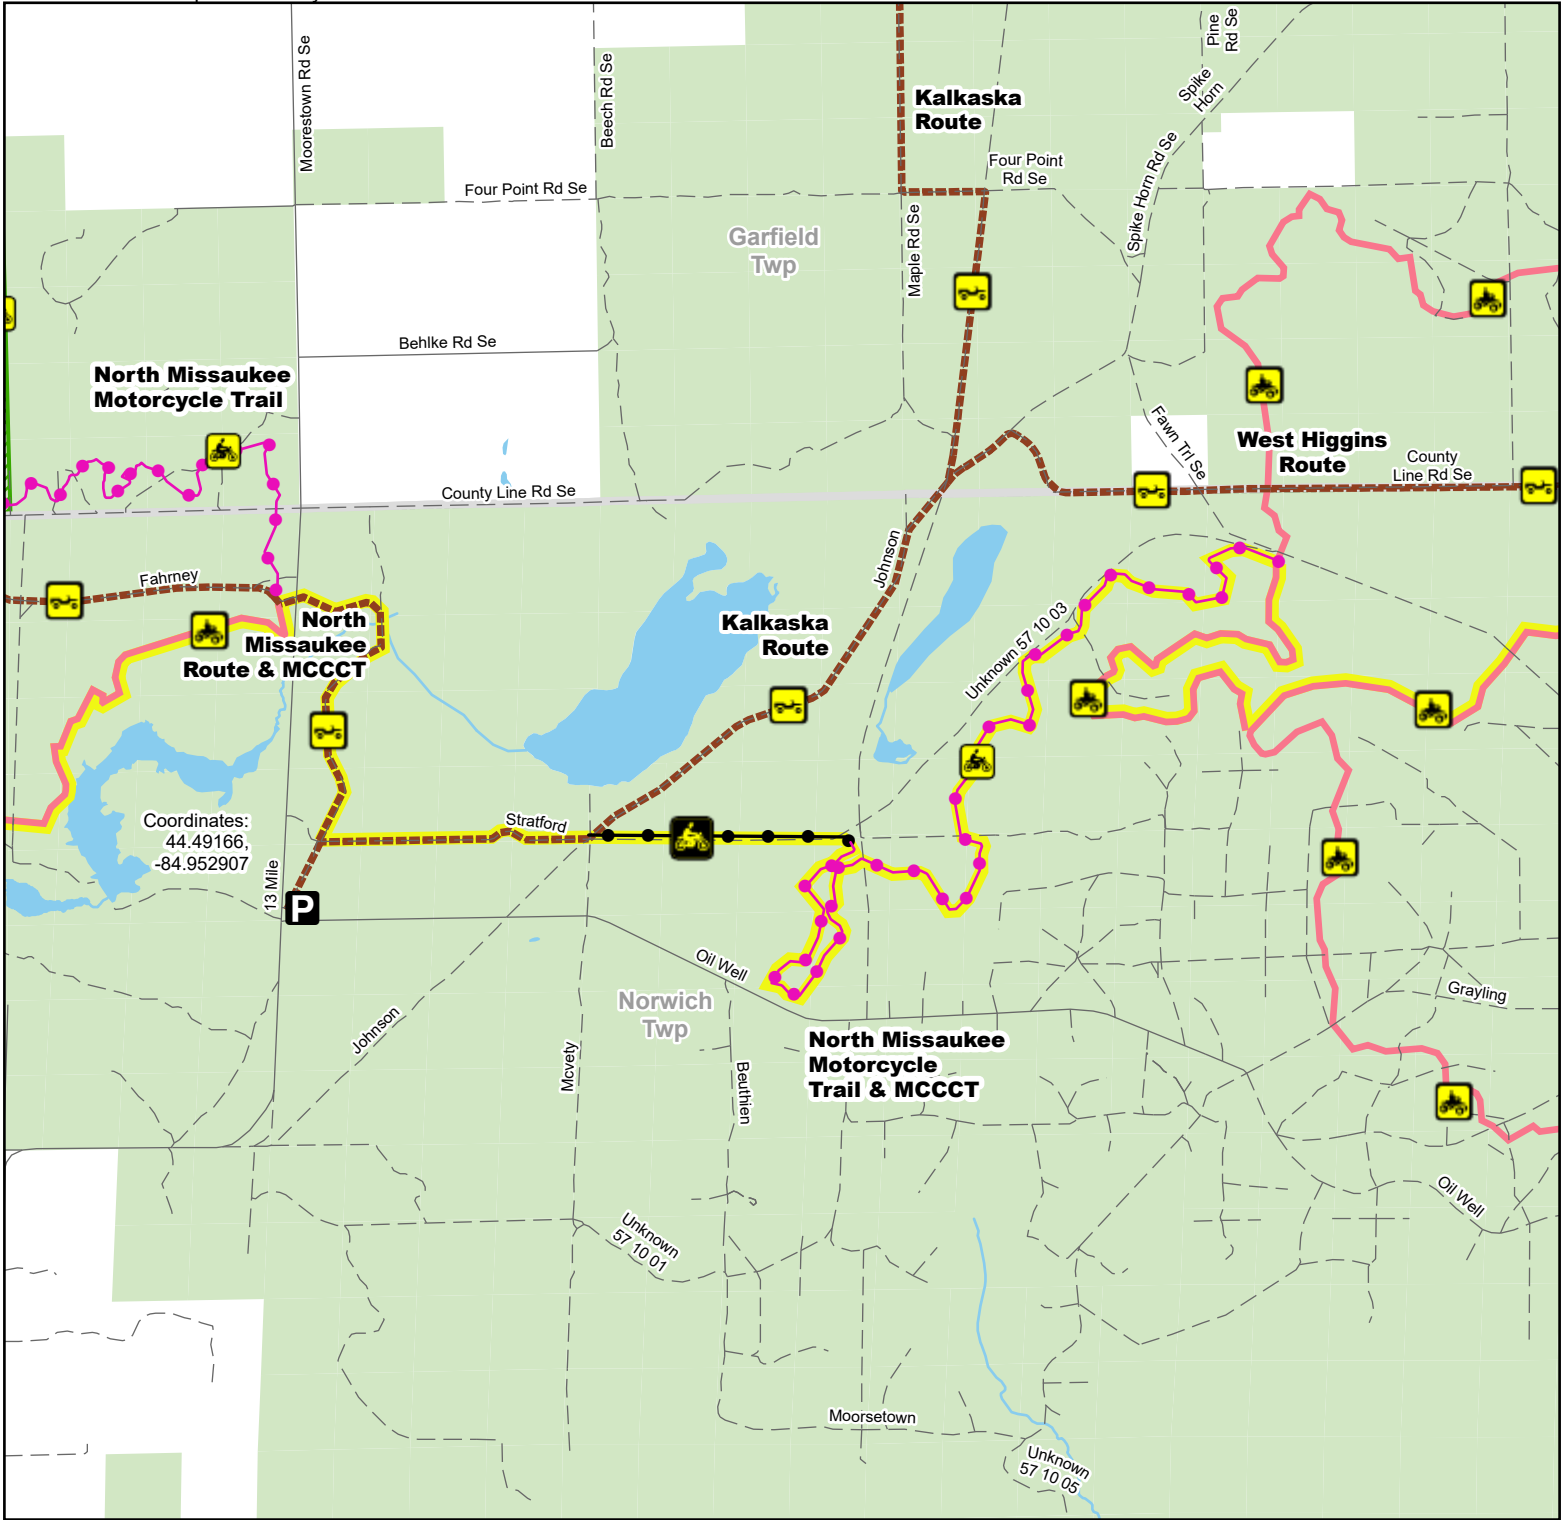

North Missaukee Motorcycle MCCCT

Missaukee County, Michigan

Advisory: Trails and routes have two-way traffic.
 Disclaimer: Trails shown on this map are an approximate representation of the trail system at the time of publication and may not reflect current ground conditions. Stay on signed trails only!

Description: Motorcycle trail 36.5 miles. ORV trail 36.3 miles. ORV route 60.4 miles.

Coordinates:
 44.49166,
 -84.952907

P Parking Lot

Motorcycle (DNR License)

Motorcycle (SOS License)

ORV Route

ORV Trail

Motorcycle Trail - Secretary of State license required.

ORV Trail - ORVs 50 inches in width or less including off-road motorcycles. ORV license and trail permit required.

Michigan Cross Country Cycle Trail (MCCCT)

Paved road

Gravel or dirt road

Lake and River

State Forest Land

Township