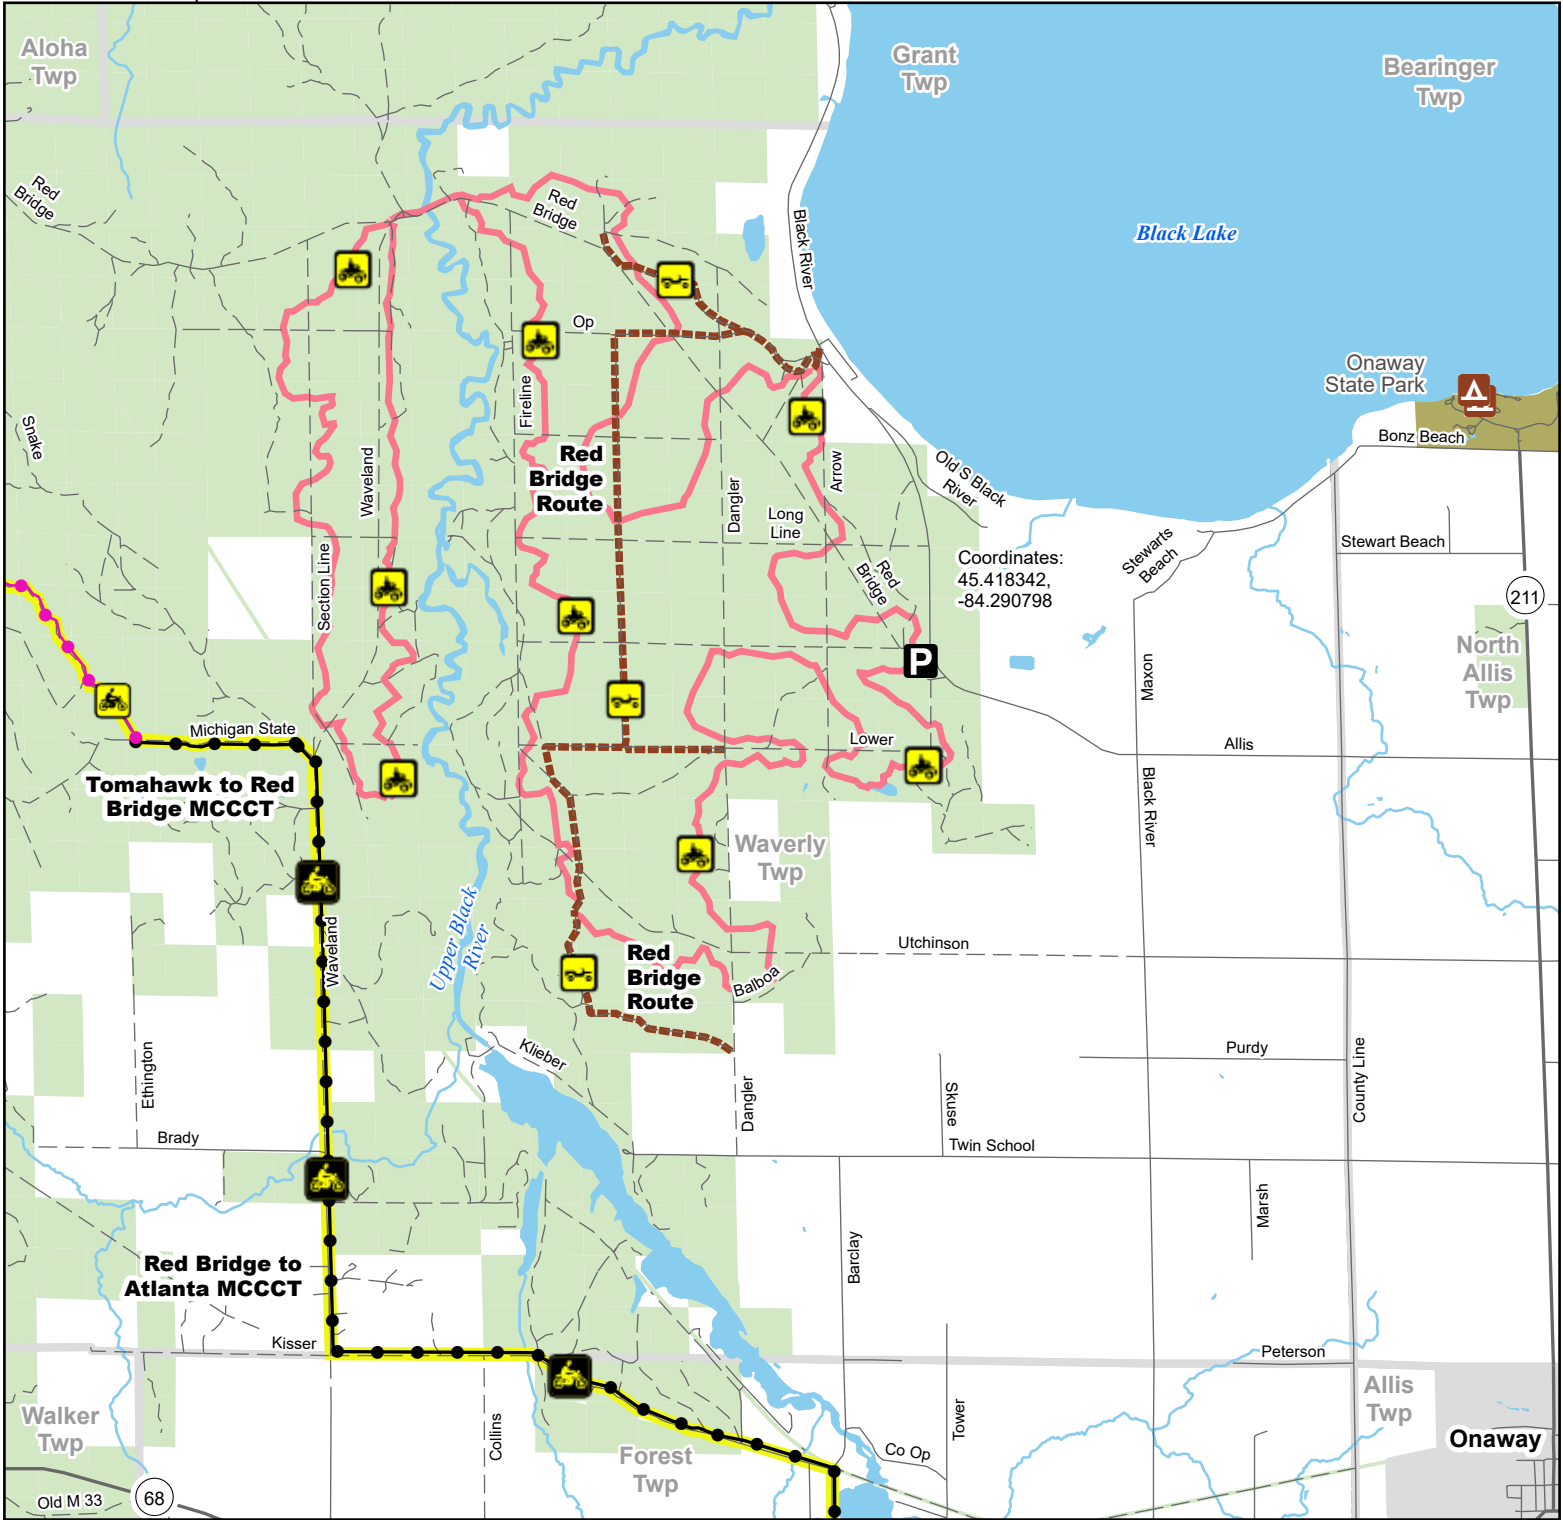

Red Bridge Trail & Route

Cheboygan County, Michigan

Advisory: Trails and routes have two-way traffic.
 Disclaimer: Trails shown on this map are an approximate representation of the trail system at the time of publication and may not reflect current ground conditions. Stay on signed trails only!

Description:

Coordinates:
 45.418342,
 -84.290798

- State Park Campground
- Parking Lot
- Motorcycle (DNR License)
- Motorcycle (SOS License)

- ORV Route
- ORV Trail
- Motorcycle Trail - Secretary of State license required.
- Motorcycle Trail - Motorcycles Only. ORV license and trail permit required.

ORV Route – ORVs of all sizes including off-road motorcycles. ORV license and trail permit required unless licensed by the Secretary of State.

ORV Trail – ORVs 50 inches in width or less including off-road motorcycles. ORV license and trail permit required.

- Michigan Cross Country Cycle Trail (MCCCT)
- Paved road
- Gravel or dirt road
- Lake and River
- State Park Boundary
- State Forest Land
- City or Village
- Township