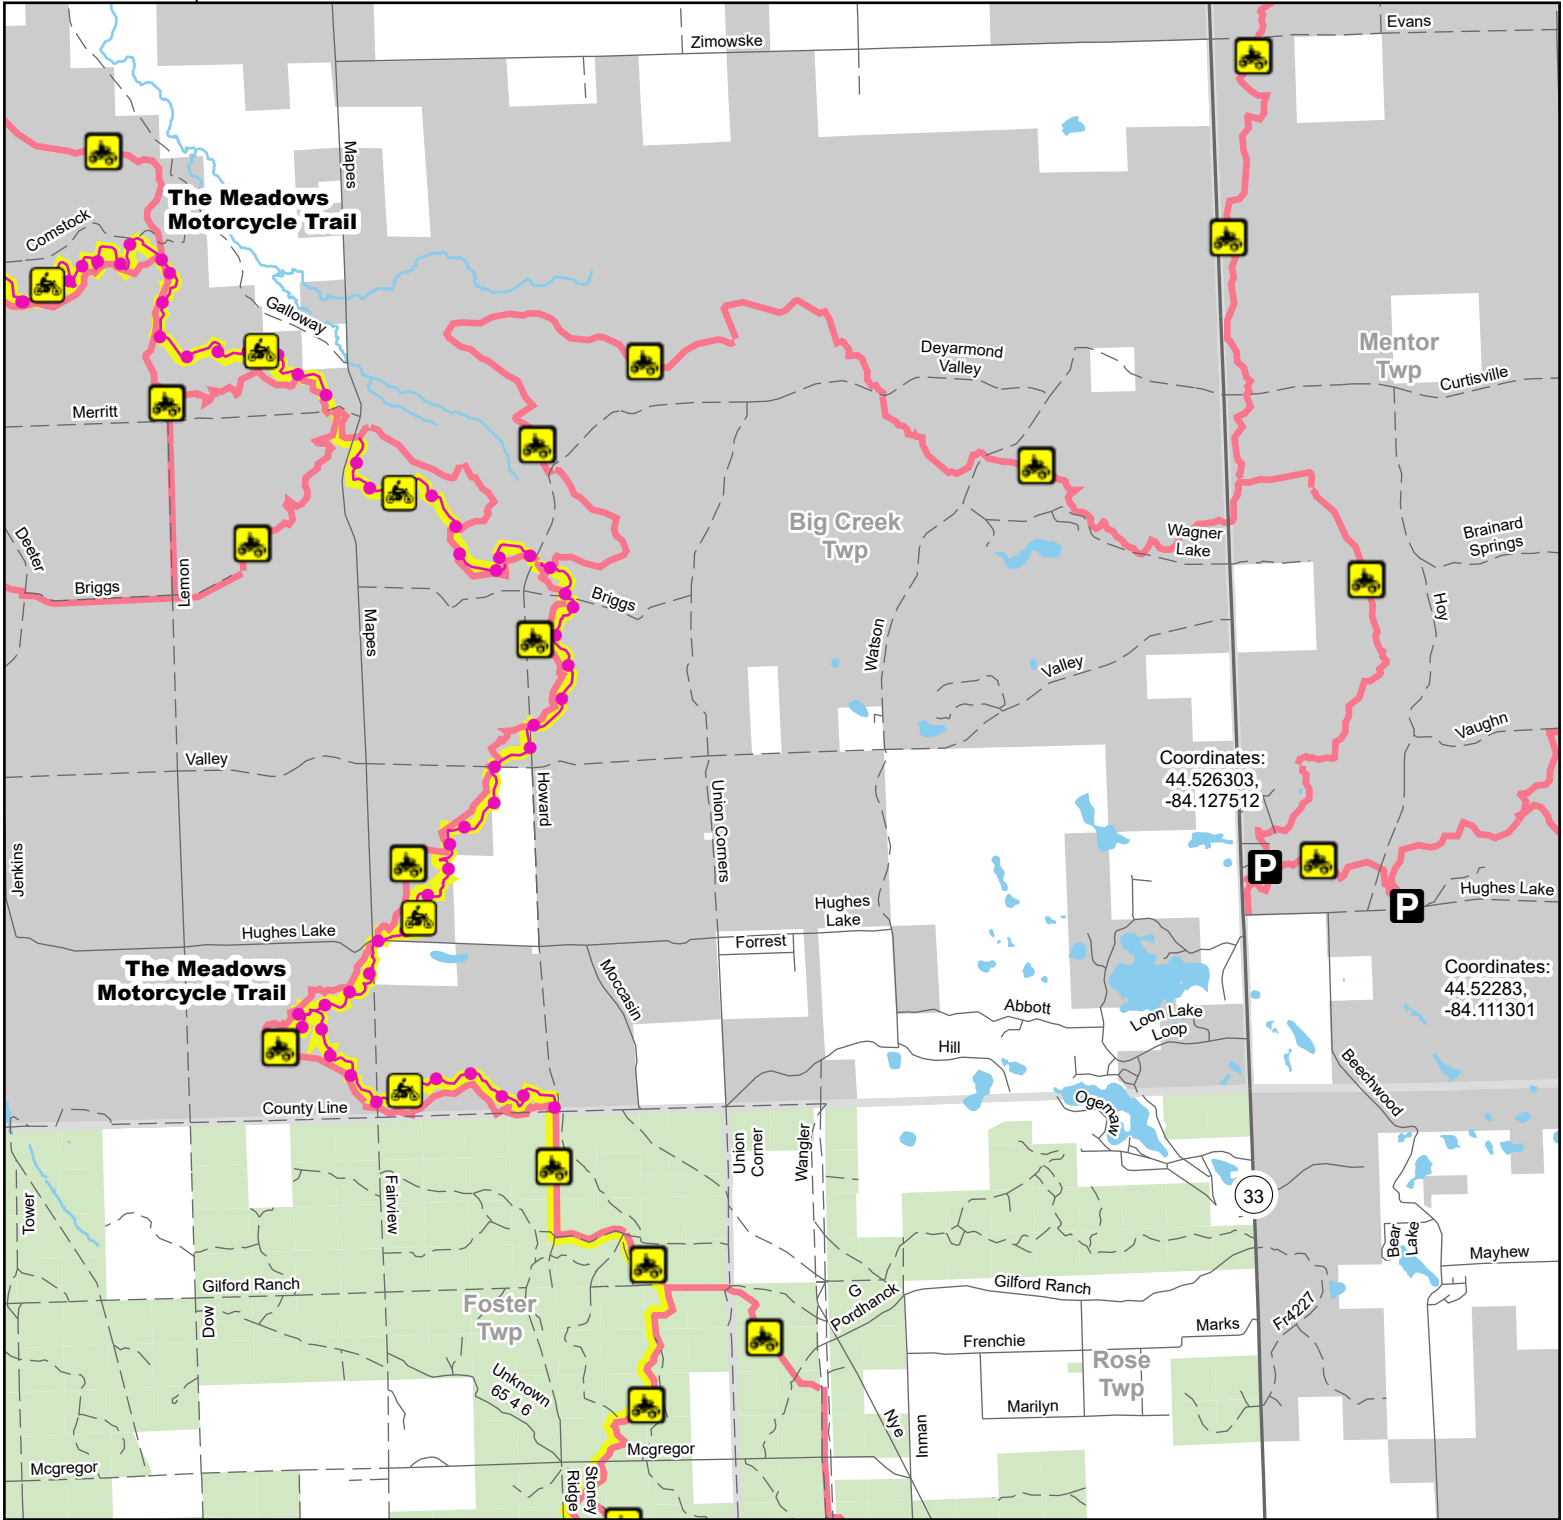

The Meadows Trail East

Oscoda & Crawford Counties, Michigan

Advisory: Trails and routes have two-way traffic.
 Disclaimer: Trails shown on this map are an approximate representation of the trail system at the time of publication and may not reflect current ground conditions. Stay on signed trails only!

Description:

- Parking Lot
- Motorcycle (DNR License)
- ORV Trail
- Motorcycle Trail – Motorcycles Only. ORV license and trail permit required.
- ORV Trail – ORVs 50 inches in width or less including off-road motorcycles. ORV license and trail permit required.
- Michigan Cross Country Cycle Trail (MCCCT)
- Highway
- Paved road
- Gravel or dirt road
- Lake and River
- State Forest Land
- Township

Updated: 03/27/2024