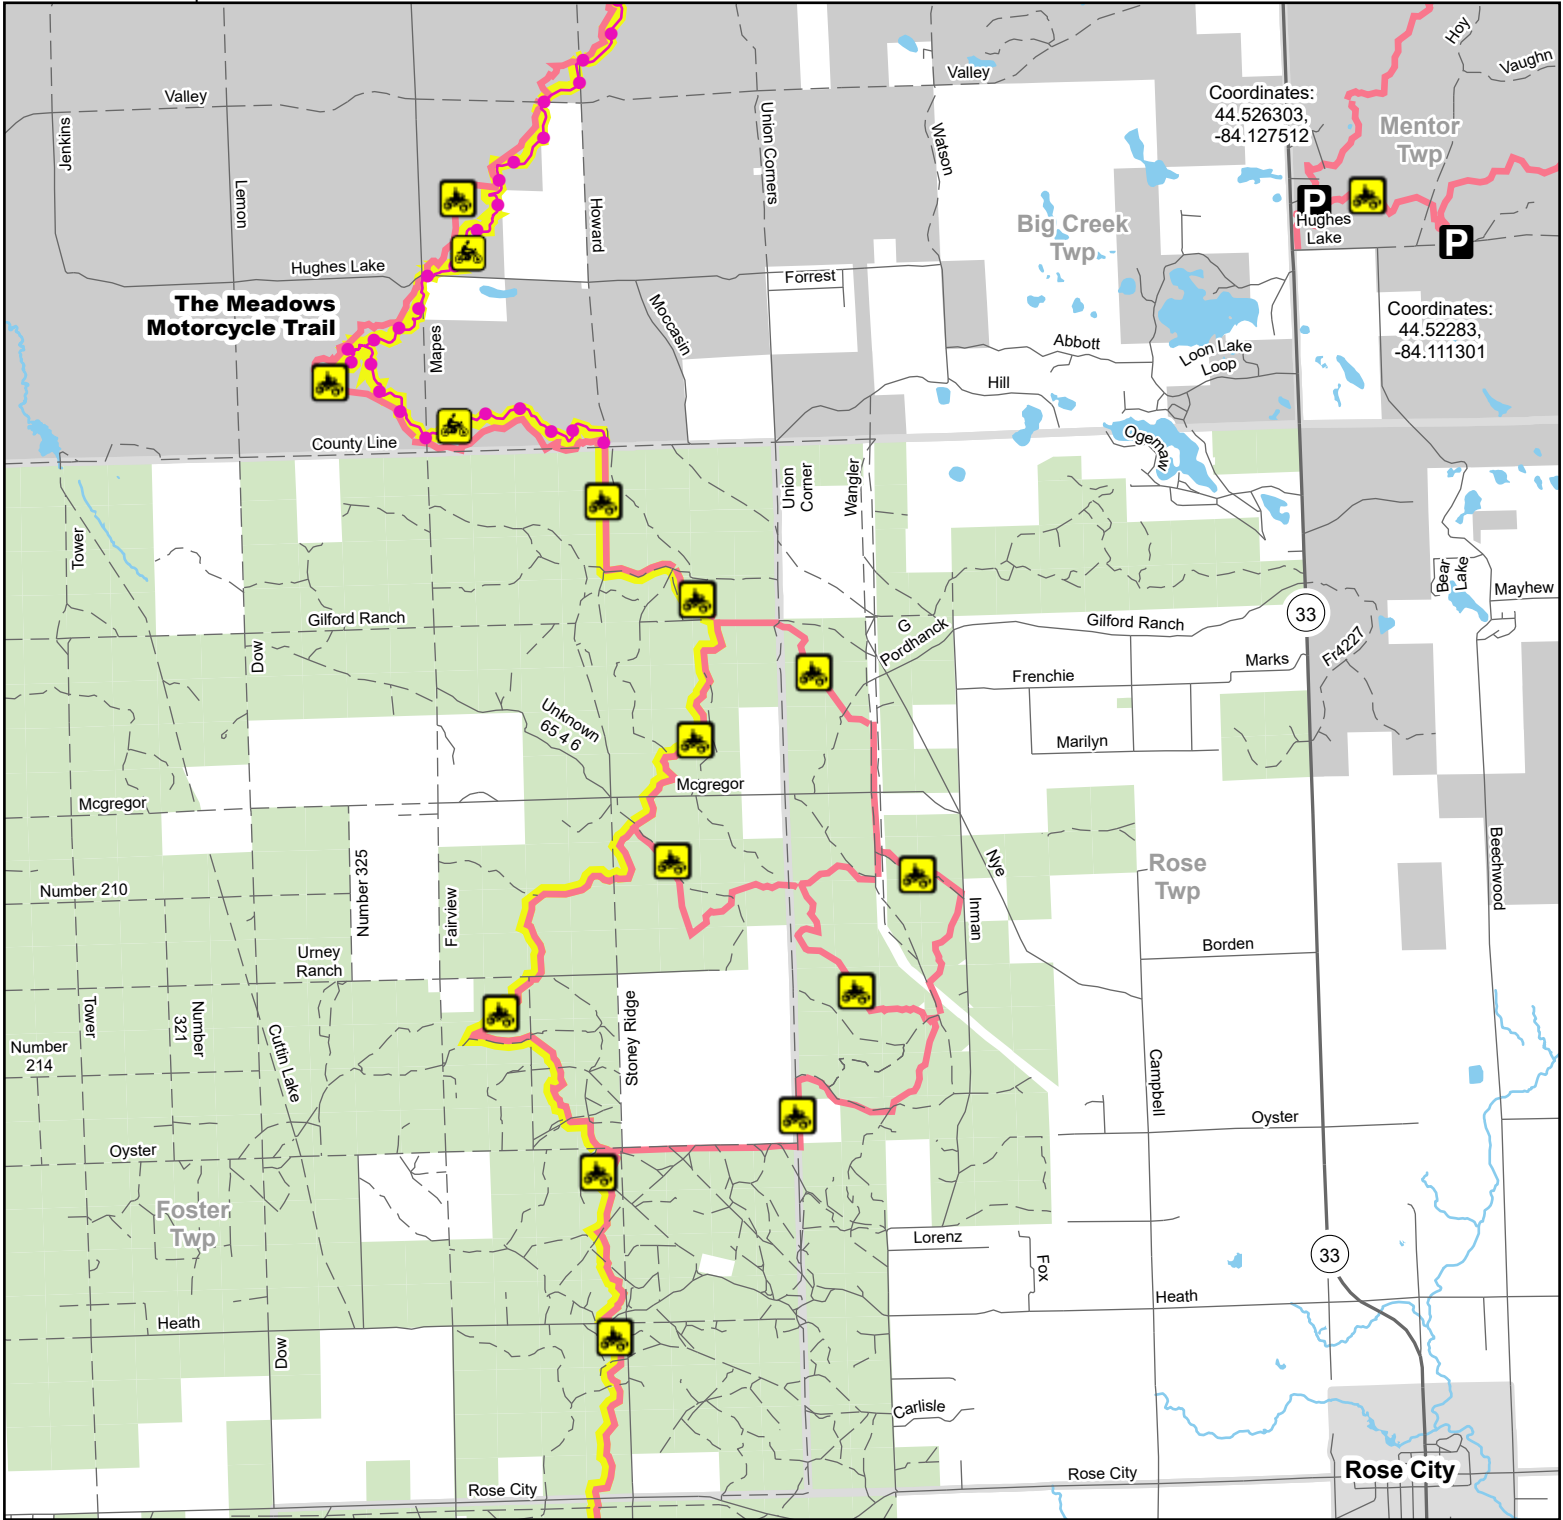

# The Meadows Trail-Rose City Trail Connector MCCCT

## Ogemaw County, Michigan

Description:

Advisory: Trails and routes have two-way traffic.  
Disclaimer: Trails shown on this map are an approximate representation of the trail system at the time of publication and may not reflect current ground conditions. Stay on signed trails only!

- Parking Lot
- Motorcycle (DNR License)
- ORV Trail
- Motorcycle Trail – Motorcycles Only. ORV license and trail permit required.

- ORV Trail – ORVs 50 inches in width or less including off-road motorcycles. ORV license and trail permit required.
- Michigan Cross Country Cycle Trail (MCCCT)
- Highway
- Paved road
- Gravel or dirt road
- Lake and River
- State Forest Land
- City or Village
- Township