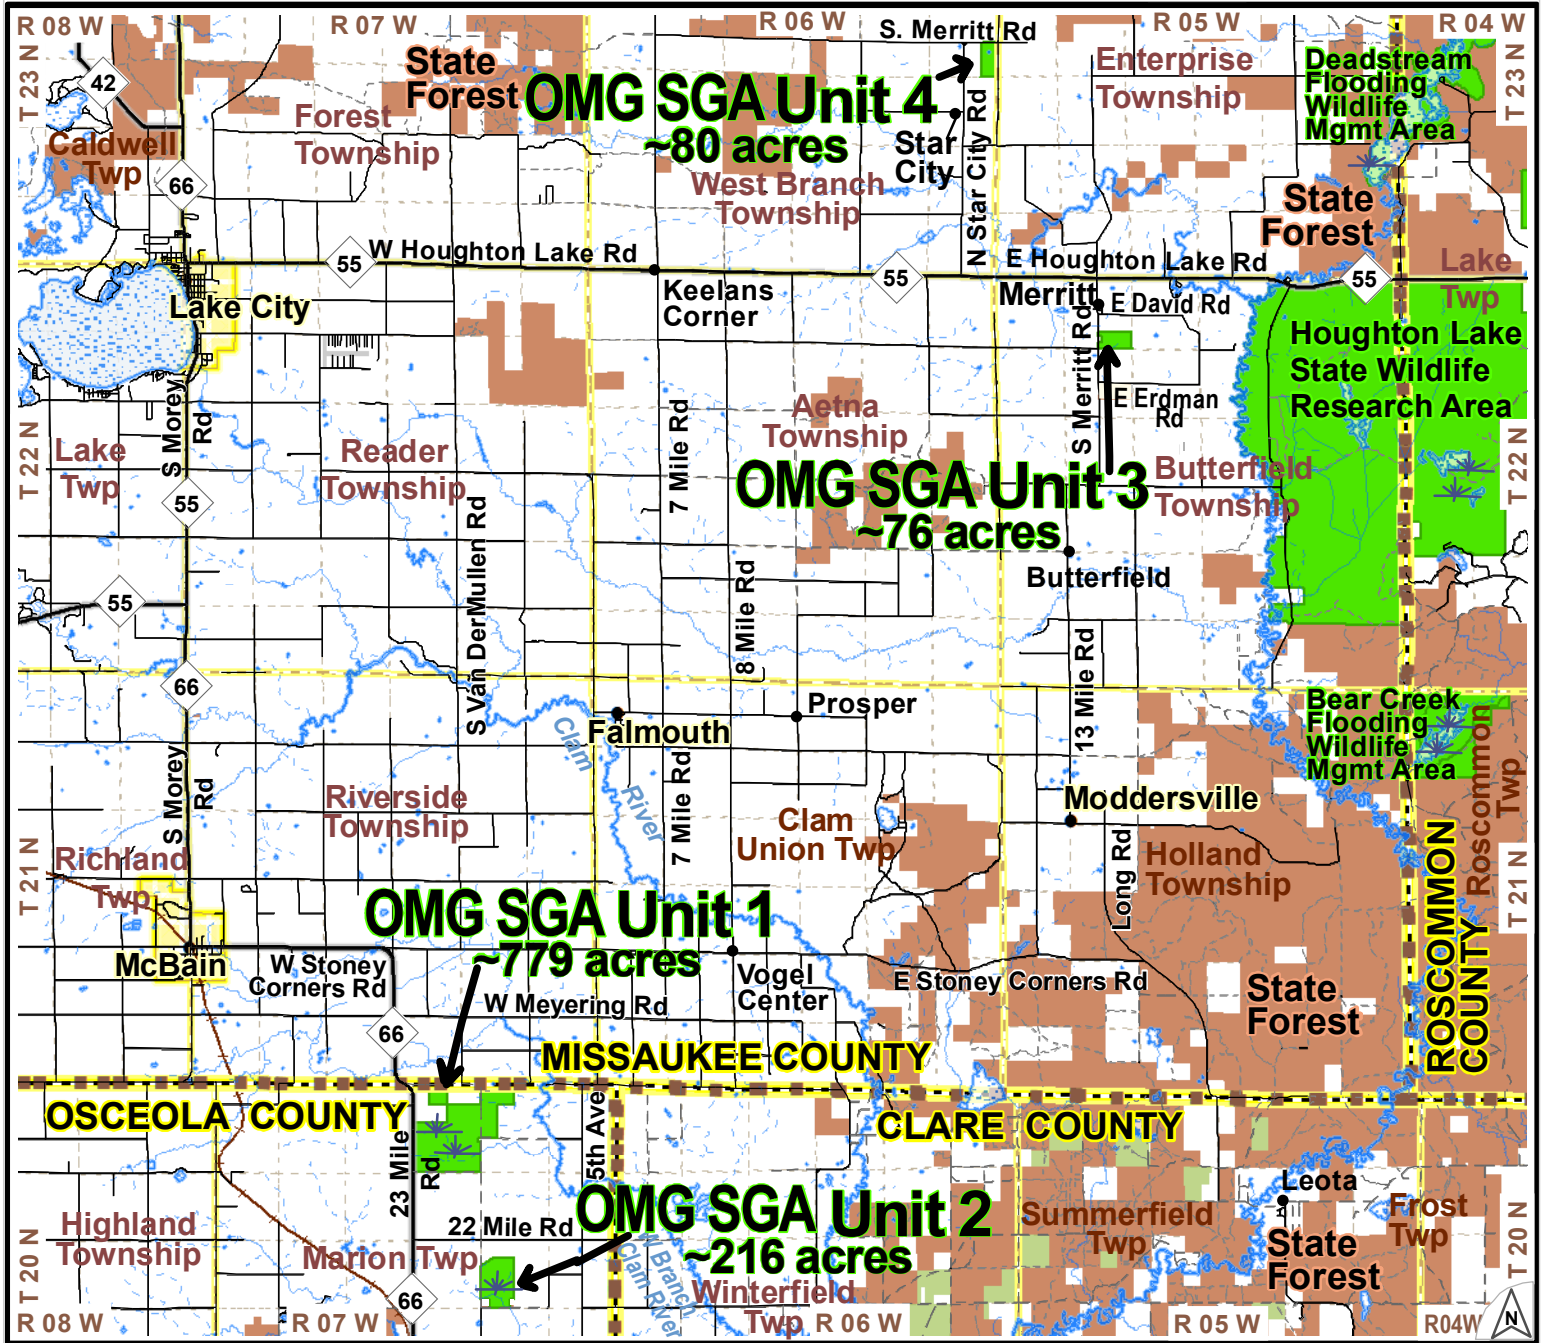

OSCEOLA - MISSAUKEE GRASSLANDS STATE GAME AREA (OMG SGA)

in Missaukee and Osceola Counties

Contact: [Wildlife Office in the Cadillac DNR Service Center](#),
8015 Mackinaw Trail, Cadillac, MI 49601 ; 231- 775-9727

Legend:

- State Land: Hunttable Land- General Area; uses State Game/Wildlife Area rules
- State Wildlife/ Game Area (all 4 Units; & Houghton Lake SRWA on right-side)
- State Land: Hunttable Land- General Area; uses State Forest rules
- Wildlife Management Area - a co-management focus area of State Forest
- State Forest
- Federal land - uses Federal land's National Forest rules (contact USFS for rules)
- Marsh (only showing major marsh in wildlife/game areas)

0 2 1/2 5 10 Miles

Hunter Safety Zones of 150 yards (450 feet) are enforced around all buildings/structures at all times.

Note: each Unit has its own detailed map which will show additional details not seen on this map.

Hunter Monies Help Make This Area Possible

Map rev.12/08/2022 (-DNR-Wildlife/M.Strong)