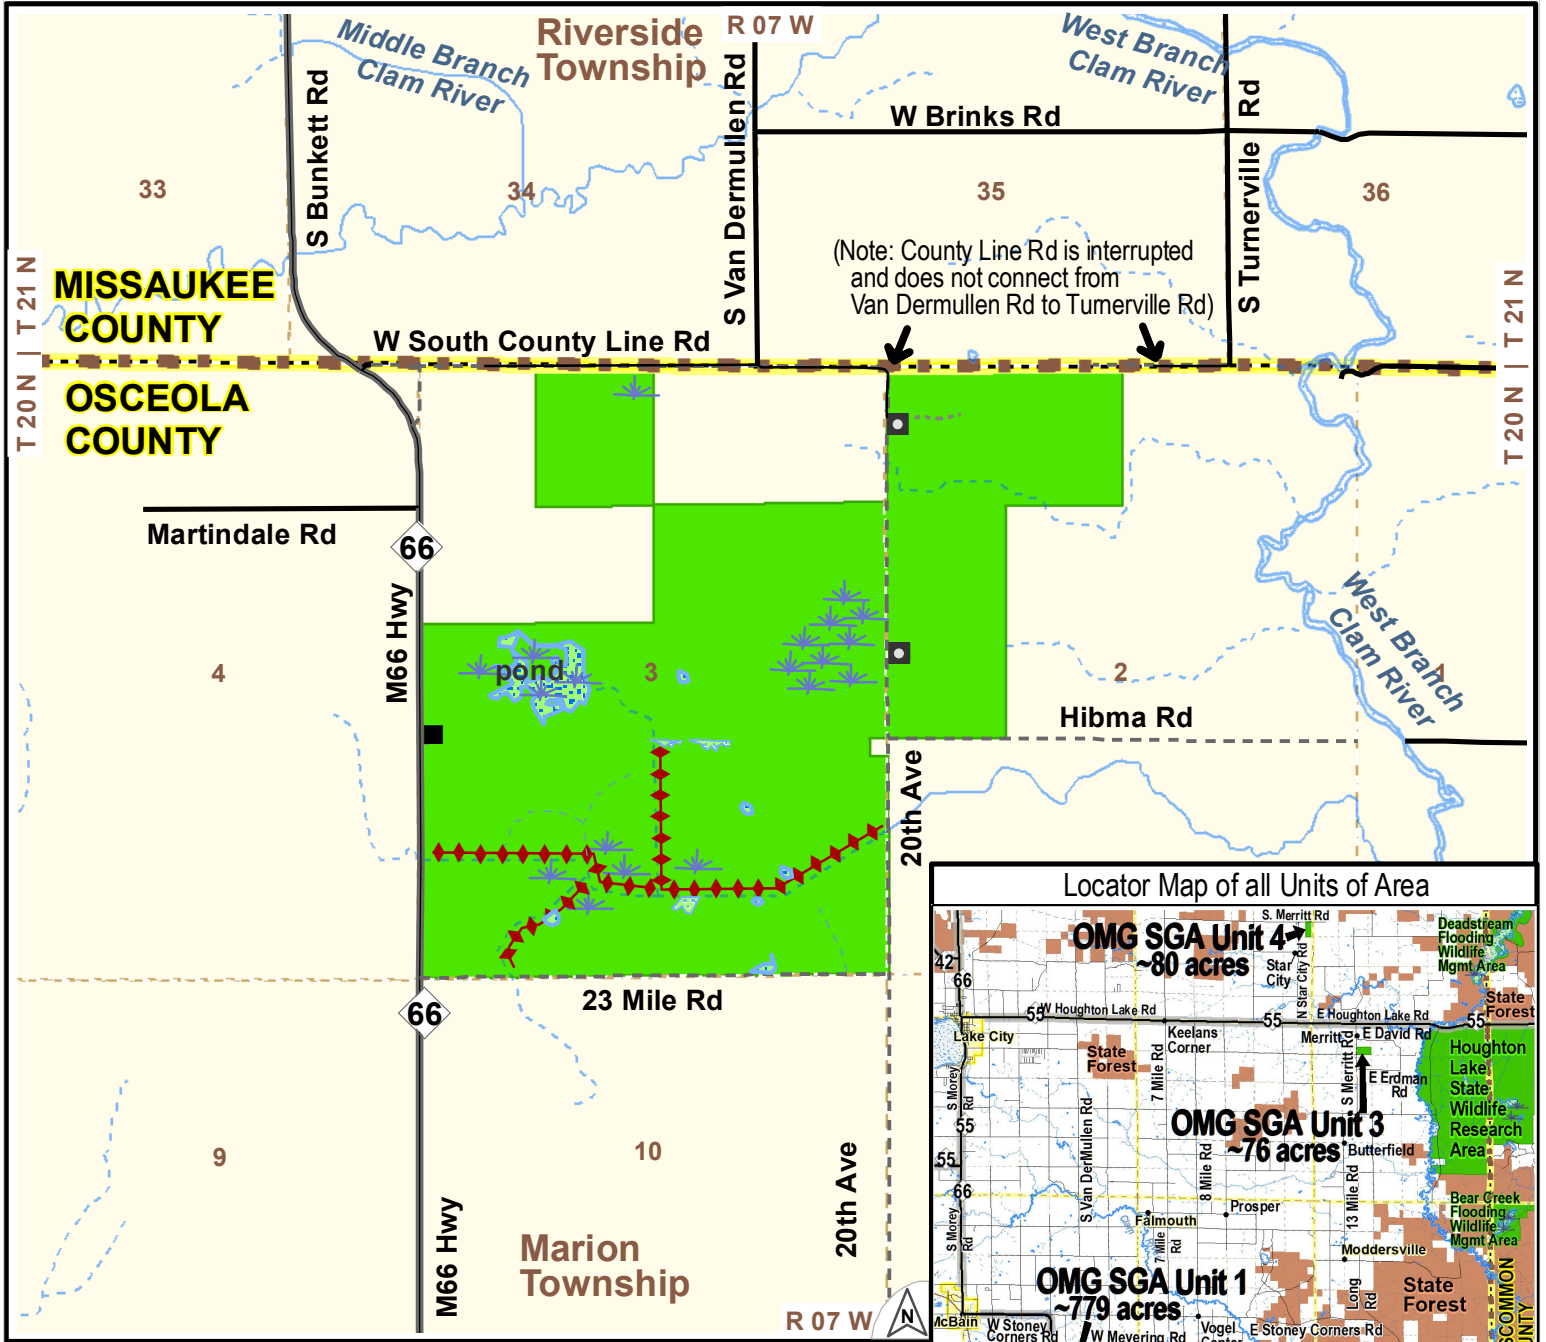

OSCEOLA - MISSAUKEE GRASSLANDS STATE GAME AREA - Unit 1 (779 acres)

1,251 acres over 4 units

Contact: [Wildlife Office in the Cadillac DNR Service Center](#),
8015 Mackinaw Trail, Cadillac, MI 49601 ; 231- 775-9727

Legend:

State Wildlife/Game Area:

- Huntable Land - General Area; uses State Wildlife/Game Area rules
- Parking Lot, Improved
- Ditch/Dike Area
- Parking Lot, Rustic
- Marsh

Hunter Safety Zones of 150 yards (450 feet) are enforced around all buildings/structures at all times.

Hunter Monies Help Make This Area Possible

Map rev.12/08/2022 (-DNR-Wildlife/M.Strong)