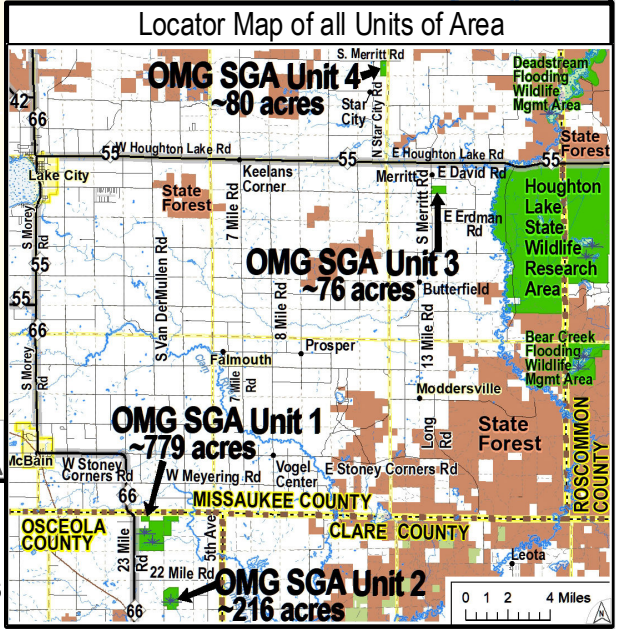

OSCEOLA - MISSAUKEE GRASSLANDS STATE GAME AREA - Unit 1 (779 acres)

1,251 acres over 4 units

Contact: [Wildlife Office in the Cadillac DNR Service Center](#),
8015 Mackinaw Trail, Cadillac, MI 49601 ; 231- 775-9727

Legend:

State Wildlife/Game Area:

- Huntable Land - General Area; uses State Wildlife/Game Area rules
- Parking Lot, Improved
- Ditch/Dike Area
- Parking Lot, Rustic
- Marsh

Hunter Safety Zones of 150 yards (450 feet) are enforced around all buildings/structures at all times.