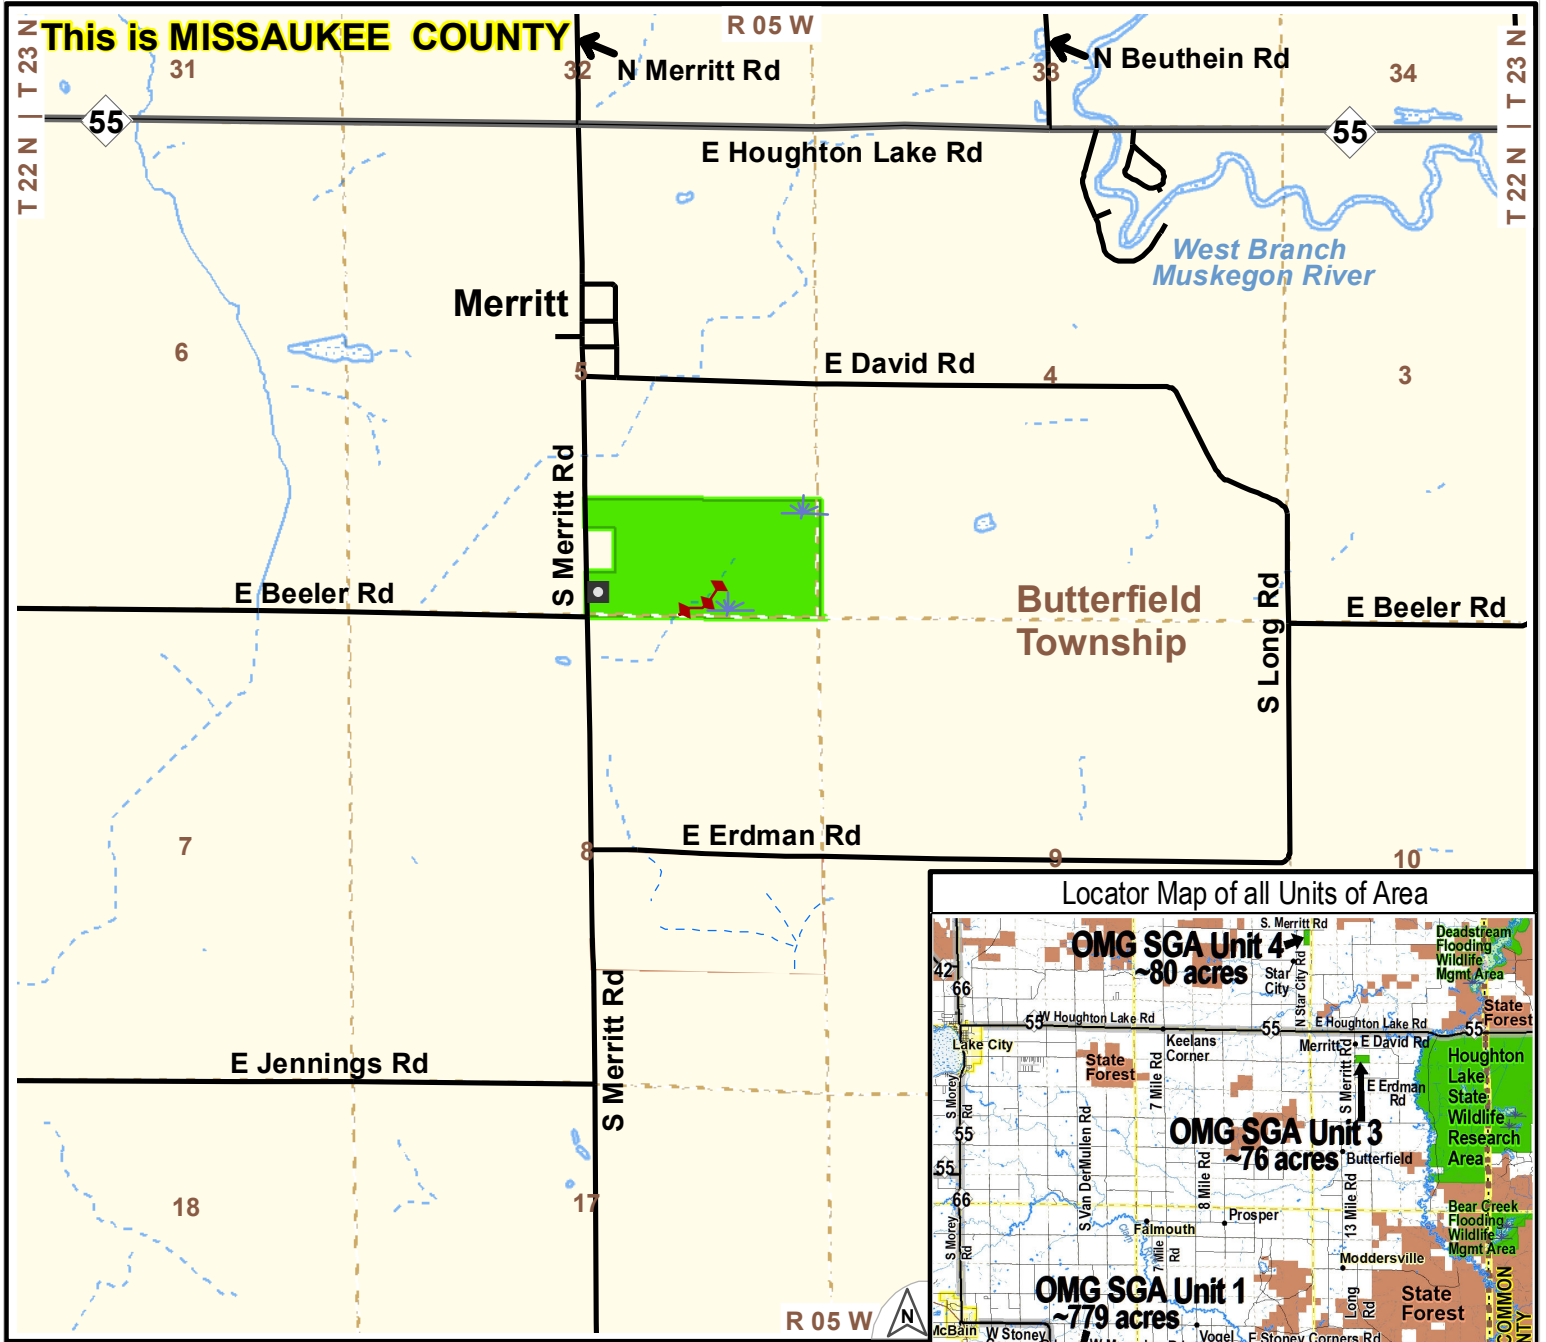

# OSCEOLA - MISSAUKEE GRASSLANDS STATE GAME AREA - Unit 3 (76 acres)

in Missaukee and Osceola Counties

Contact: [Wildlife Office in the Cadillac DNR Service Center](#),  
8015 Mackinaw Trail, Cadillac, MI 49601 ; 231-775-9727

- Legend:
- State Wildlife/Game Area:
    - Huntable Land - General Area; uses State Wildlife/Game Area rules
    - Parking Lot, Rustic
    - Ditch/Dike Area
    - Marsh
    - State Forest ; Huntable Land - General Area; uses State Forest rules