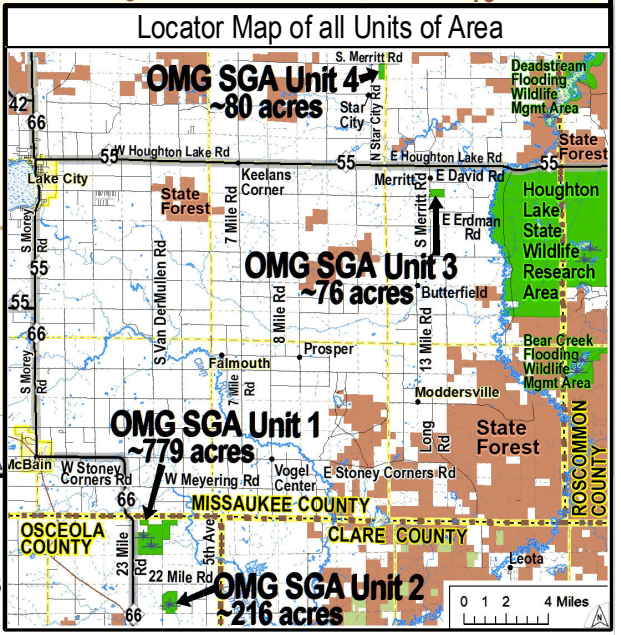

# OSCEOLA - MISSAUKEE GRASSLANDS STATE GAME AREA - Unit 3 (76 acres)

in Missaukee and Osceola Counties

Contact: [Wildlife Office in the Cadillac DNR Service Center](#),  
8015 Mackinaw Trail, Cadillac, MI 49601 ; 231-775-9727

- Legend:
- State Wildlife/Game Area:
    - Huntable Land - General Area; uses State Wildlife/Game Area rules
    - Parking Lot, Rustic
    - Ditch/Dike Area
    - Marsh
    - State Forest ; Huntable Land - General Area; uses State Forest rules

0 1/4 1/2 1 Miles  
Hunter Safety Zones of 150 yards (450 feet) are enforced around all buildings/structures at all times.

For more information or help on areas: contact DNR offices, visit the DNR online ([www.mi.gov/dnr](http://www.mi.gov/dnr)), click-on or scan the QR-block. Complete rules and regulations are online ([www.mi.gov/dnr/laws](http://www.mi.gov/dnr/laws)). This geospatial PDF has embedded GPS coordinates and links.