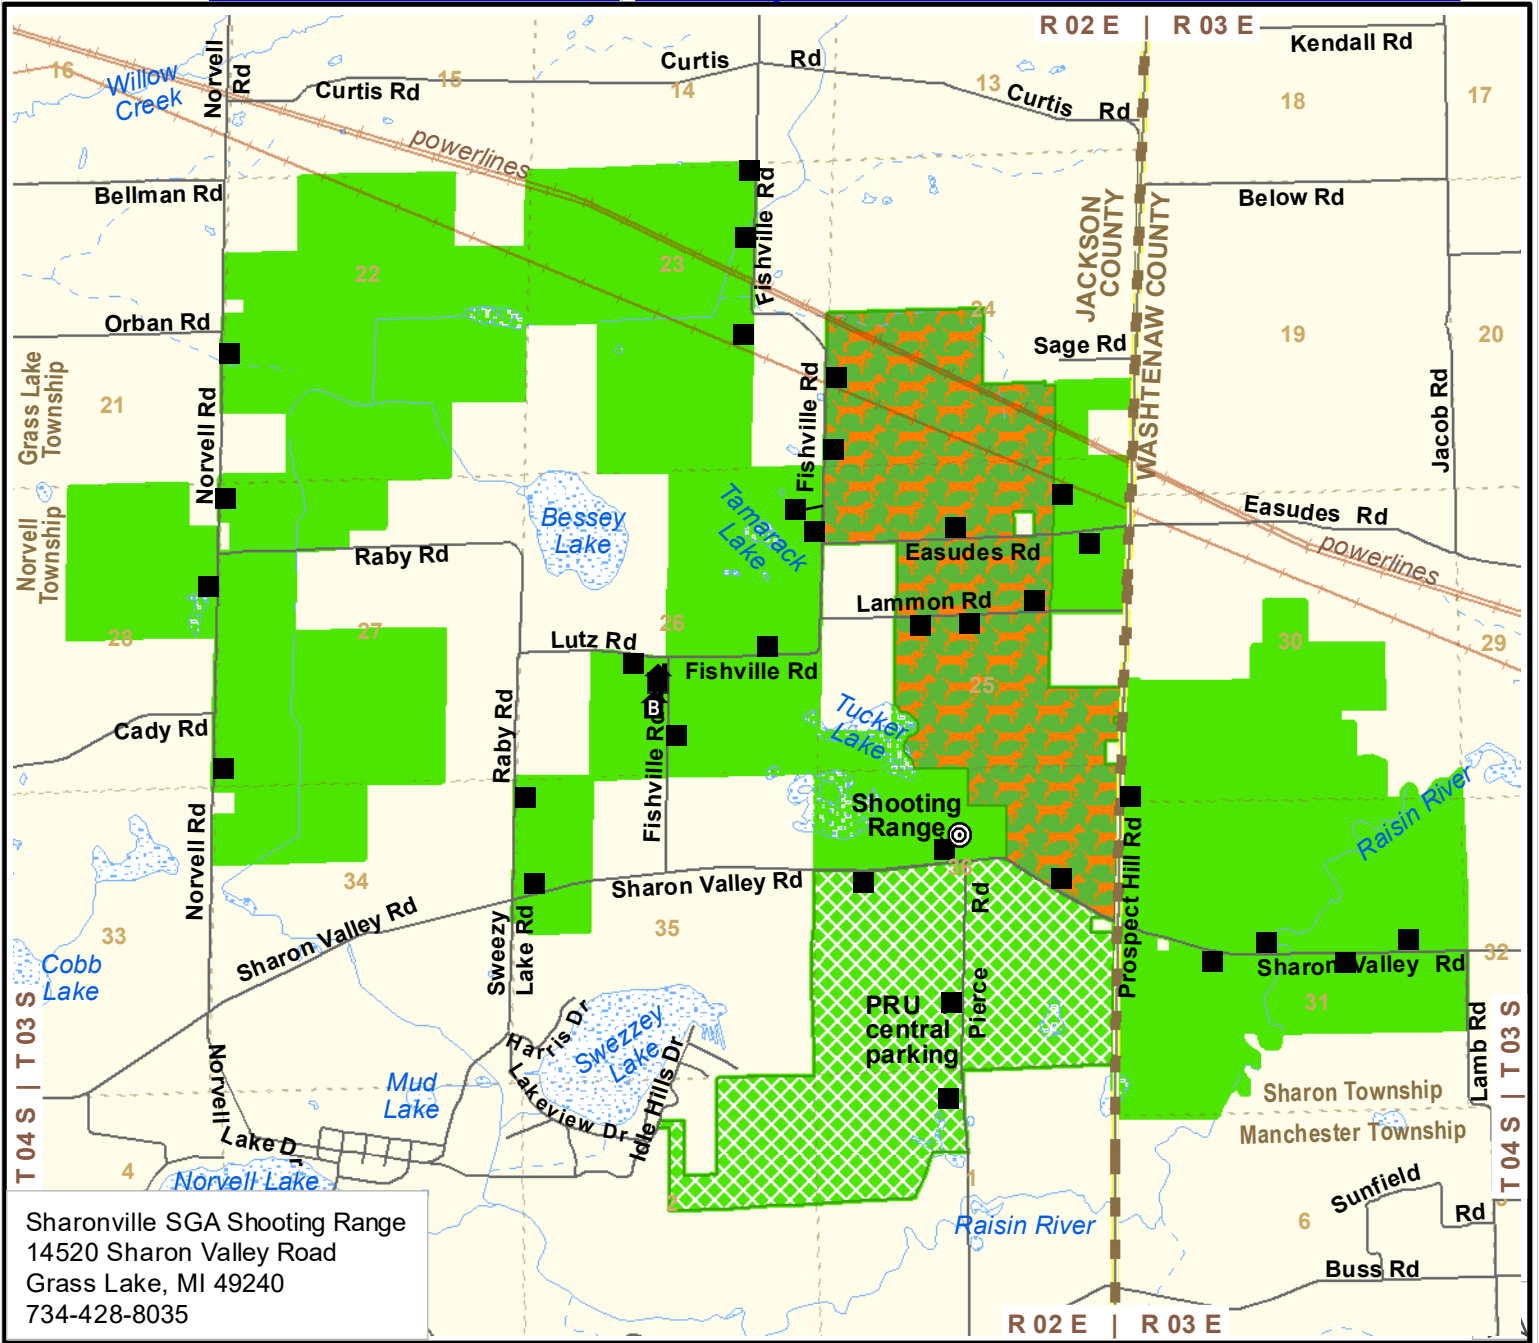

SHARONVILLE STATE GAME AREA

in Jackson and Washtenaw Counties

4,387 acres

Contact: Waterloo DNR Wildlife Office, 13578 Seymour Rd, Grass Lake, MI 49240; 517-522-4097

Sharonville SGA Shooting Range
14520 Sharon Valley Road
Grass Lake, MI 49240
734-428-8035

State Wildlife/Game Area:

- Huntably Land - General Area
- Special Hunt Areas - Huntably Land, but may have special situations:
 - Designated Field Dog Trial Area
 - Designated Special Hunt Area - Pierce Road Unit
 - Parking Lots
 - Sharonville SGA Barn - used for special event or special hunt headquarters and start point

0 1/2 1 2 Miles
Hunter Safety Zones of 150 yards (450 feet) are enforced around all buildings/structures at all times.

For more information or help on areas: contact DNR offices, visit the DNR online (www.mi.gov/dnr), click-on or scan the QR-block. Complete rules and regulations are online (www.mi.gov/dnrlaws). This geospatial PDF has embedded GPS coordinates and links.