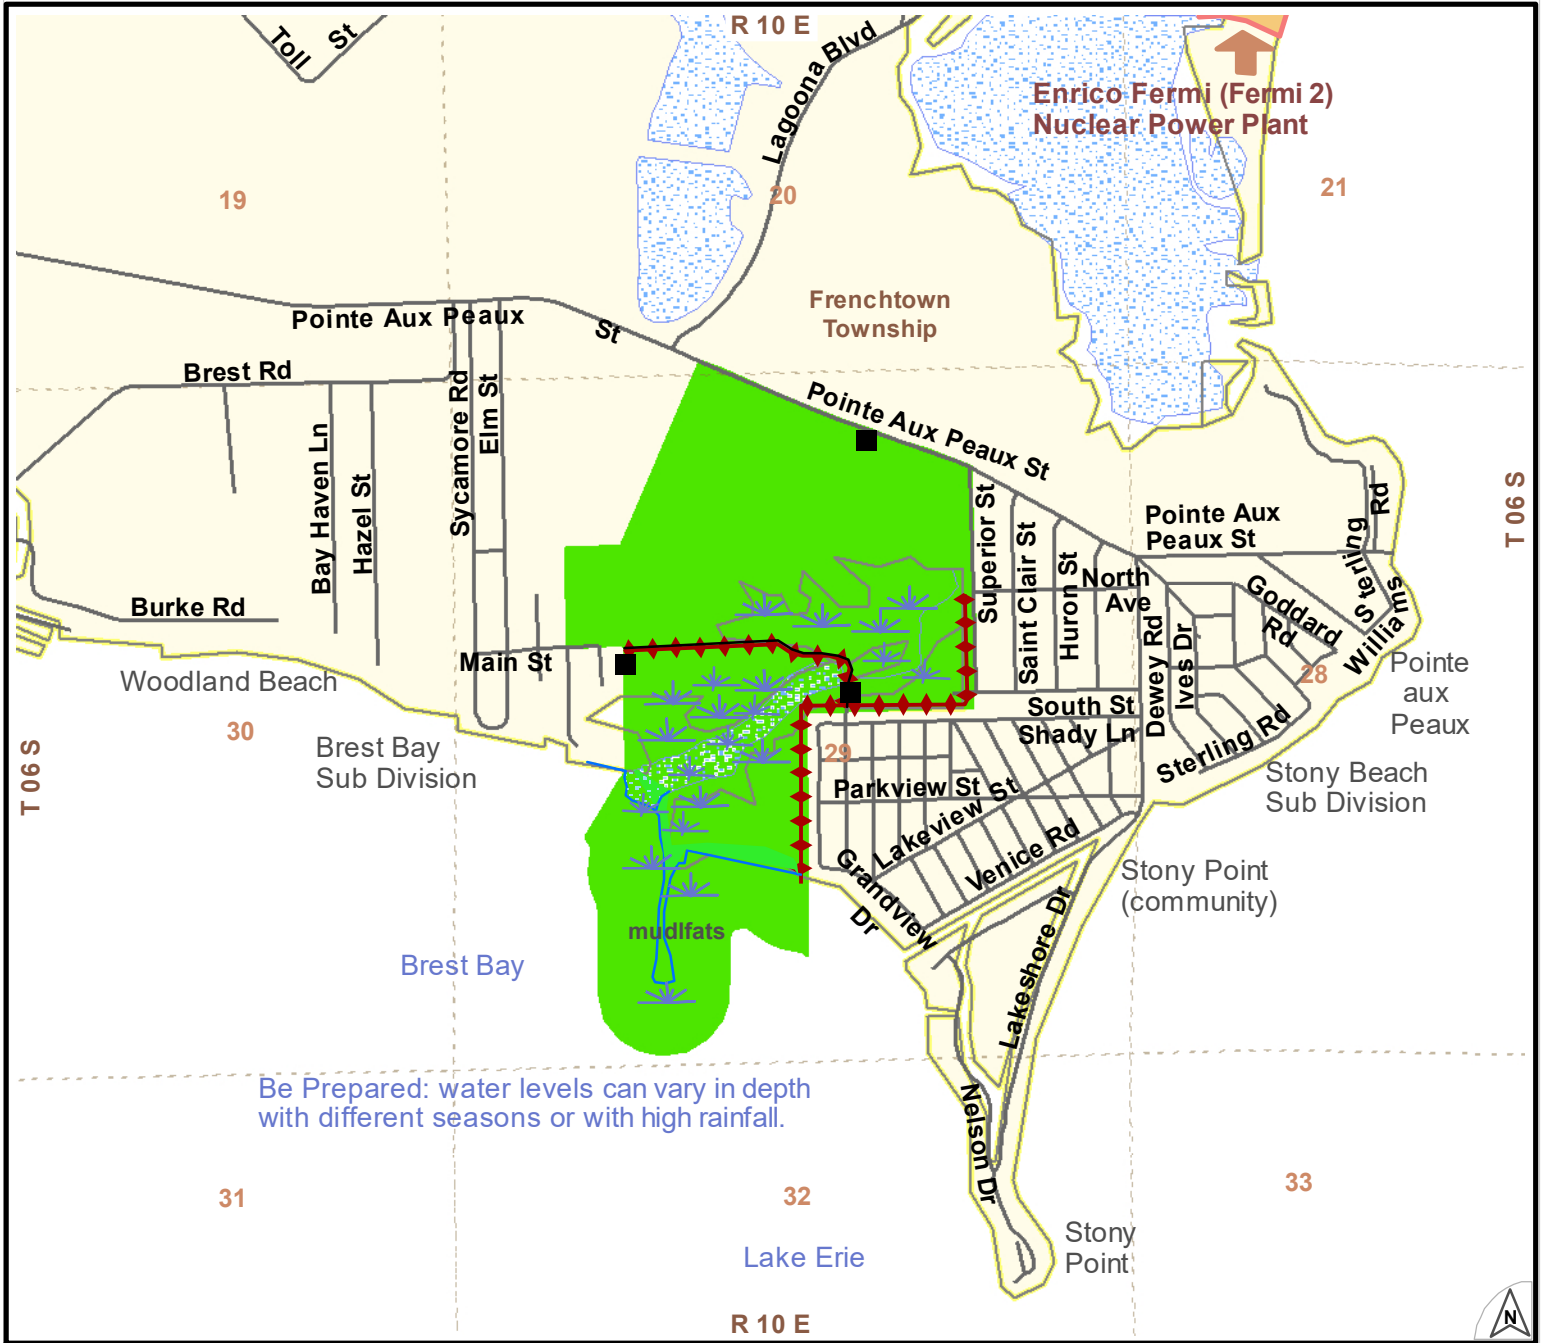

POINTE AUX PEaux STATE WILDLIFE AREA

in Monroe County

Contact: [Pointe Mouillee DNR Wildlife Office](http://www.mi.gov/dnr), 37205 Mouillee Rd, Rockwood, MI 48173; 734-379-9692

State Wildlife/Game Area:

- Huntably Land - General Area
- Parking Lots
- Ditch/Dike Area
- ✦ Marsh

Hunter Safety Zones of 150 yards (450 feet) are enforced around all buildings/structures at all times.

For [more information or help](http://www.mi.gov/dnr) on areas: contact DNR offices, visit the DNR online (www.mi.gov/dnr), click-on or scan the QR-block. Complete rules and regulations are online (www.mi.gov/dnrlaws). This geospatial PDF has embedded GPS coordinates and links.