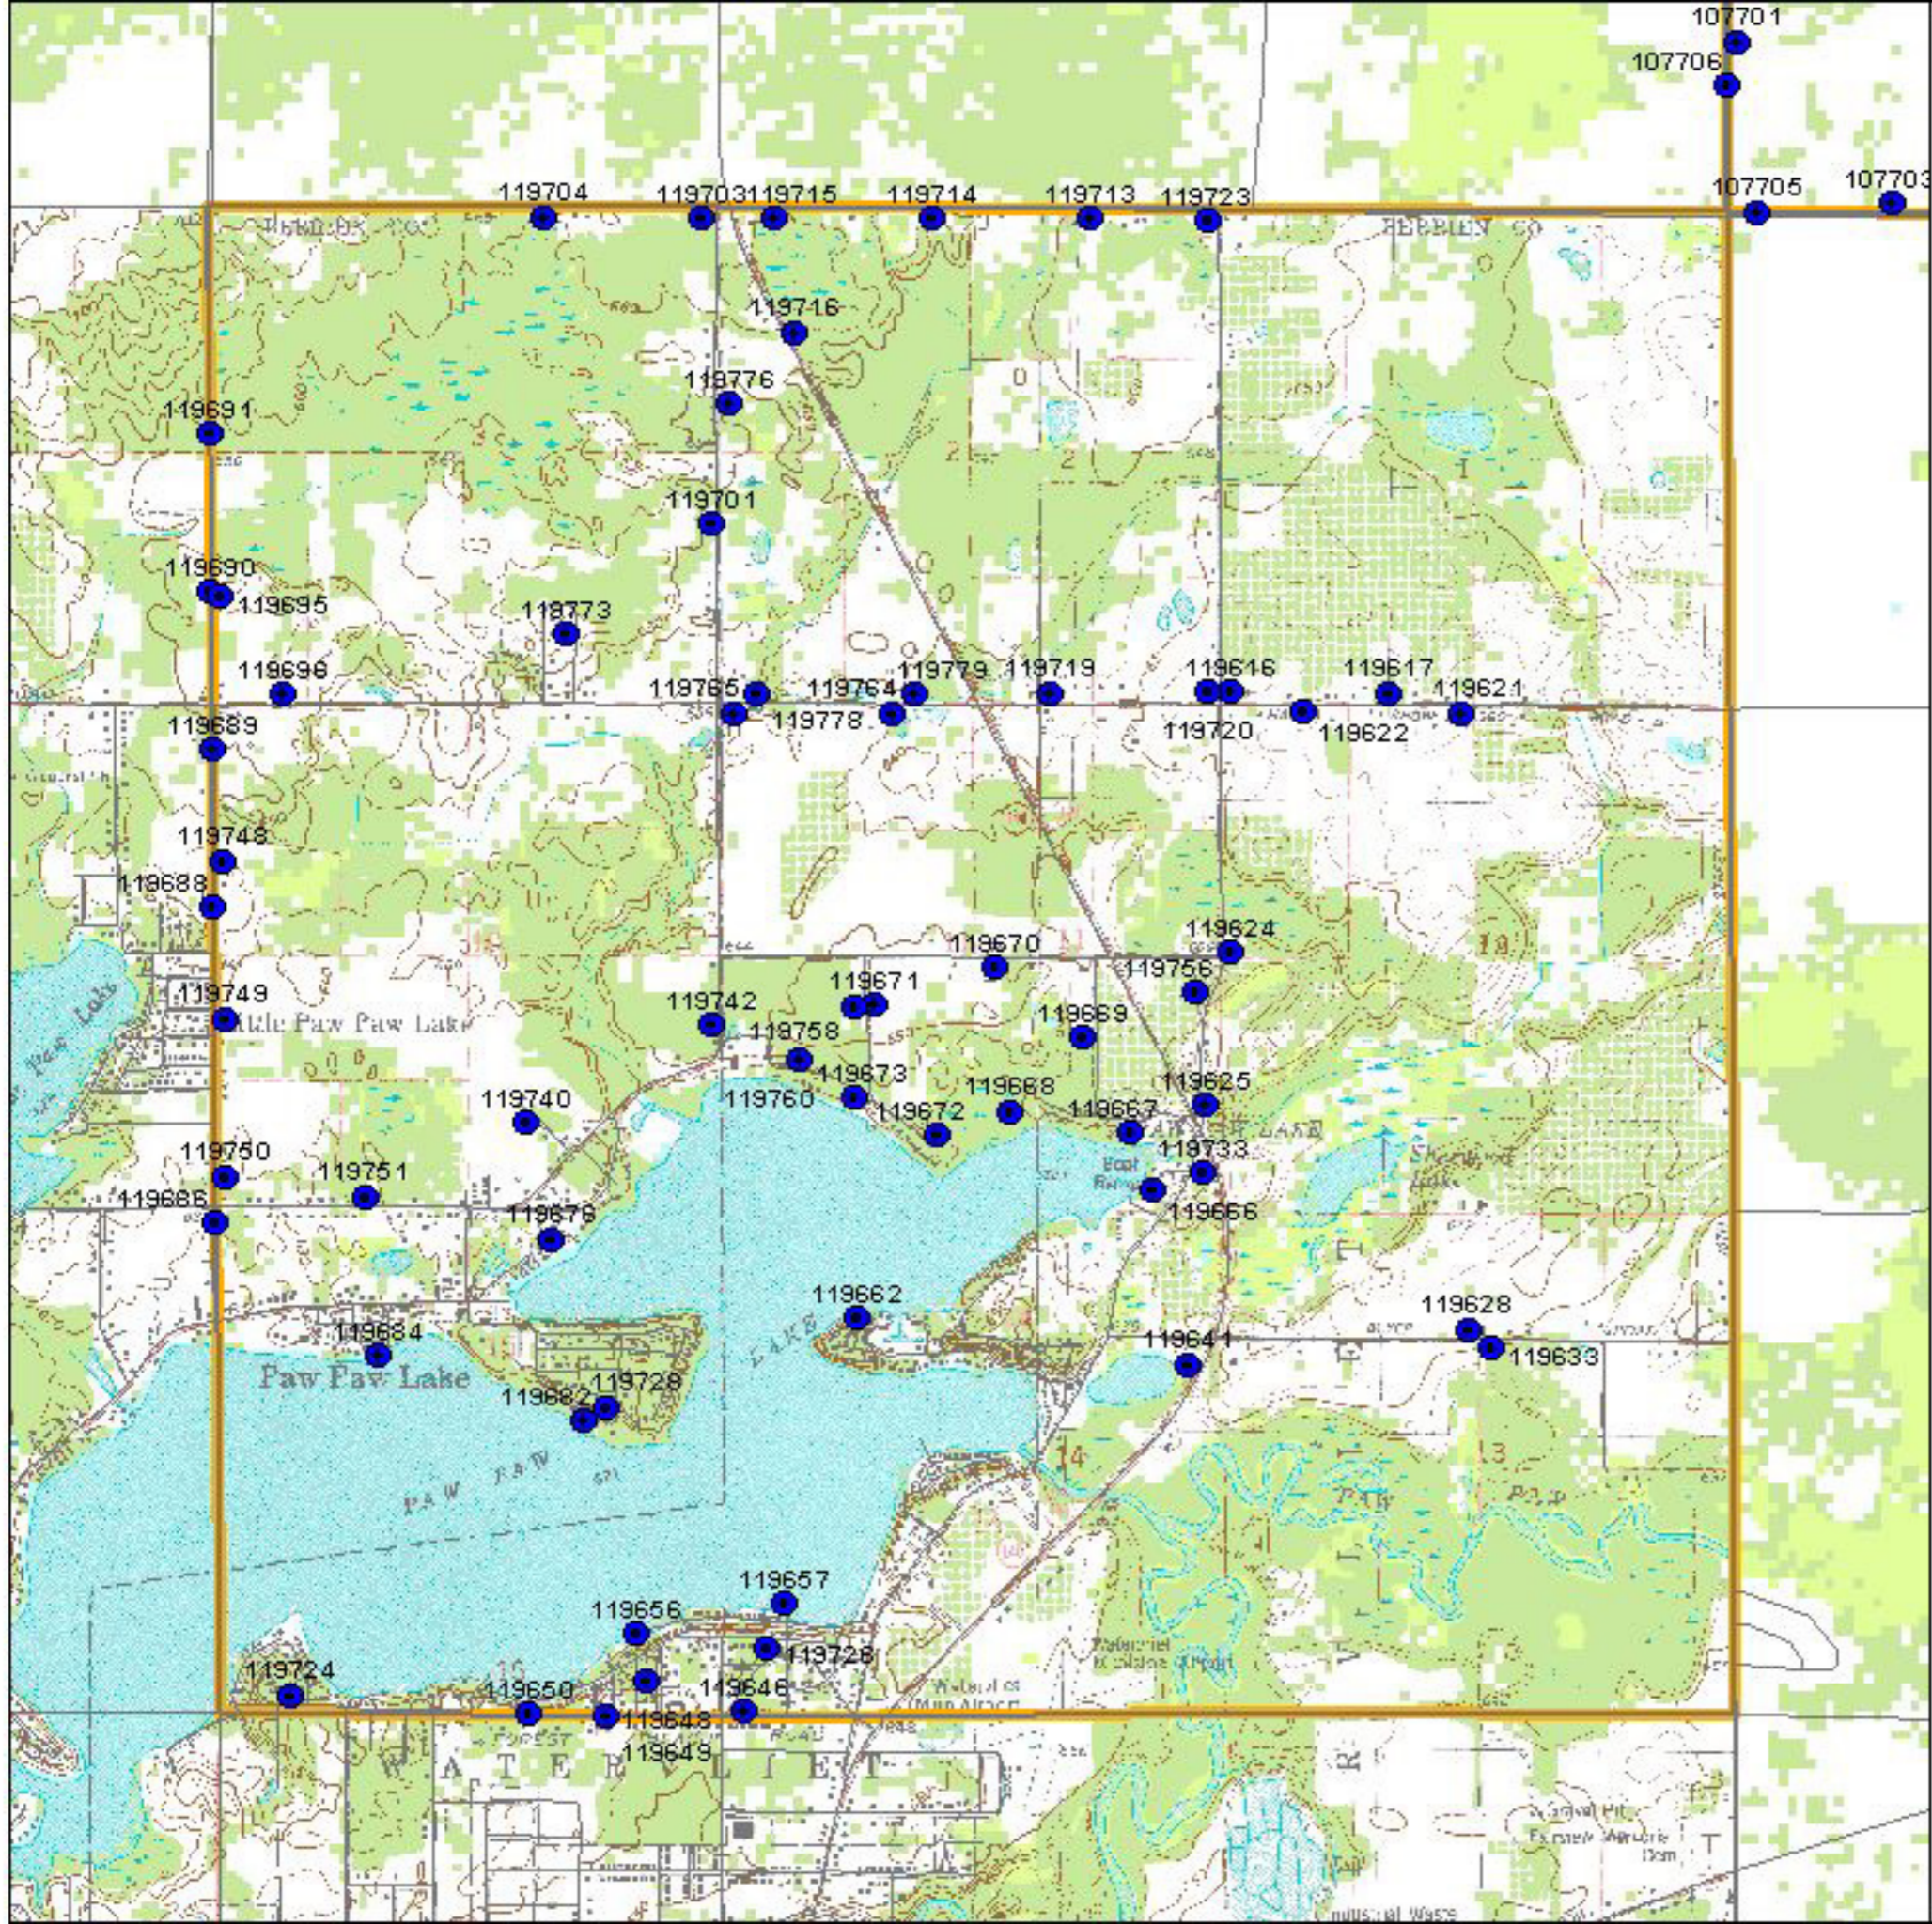

Berrien County T03S R17W Watervliet Township Block 1

LEGEND

-  BBA Point Sampling Locations (each numbered)
 -  Priority Block (1/4 twp)
 -  Other Blocks
- USGS Topographic Information:
-  Major and County Roads
 -  Trails and Two-tracks
 -  Topographic Lines
- Landuse / Landcover Backdrop
-  City Blocks
 -  Open Land, Residential, etc. incl. agriculture lands
 -  Mixed/ Deciduous / Evergreen Forest
 -  Woody Wetlands, Emergent / Herbaceous Wetlands
 -  Open Water