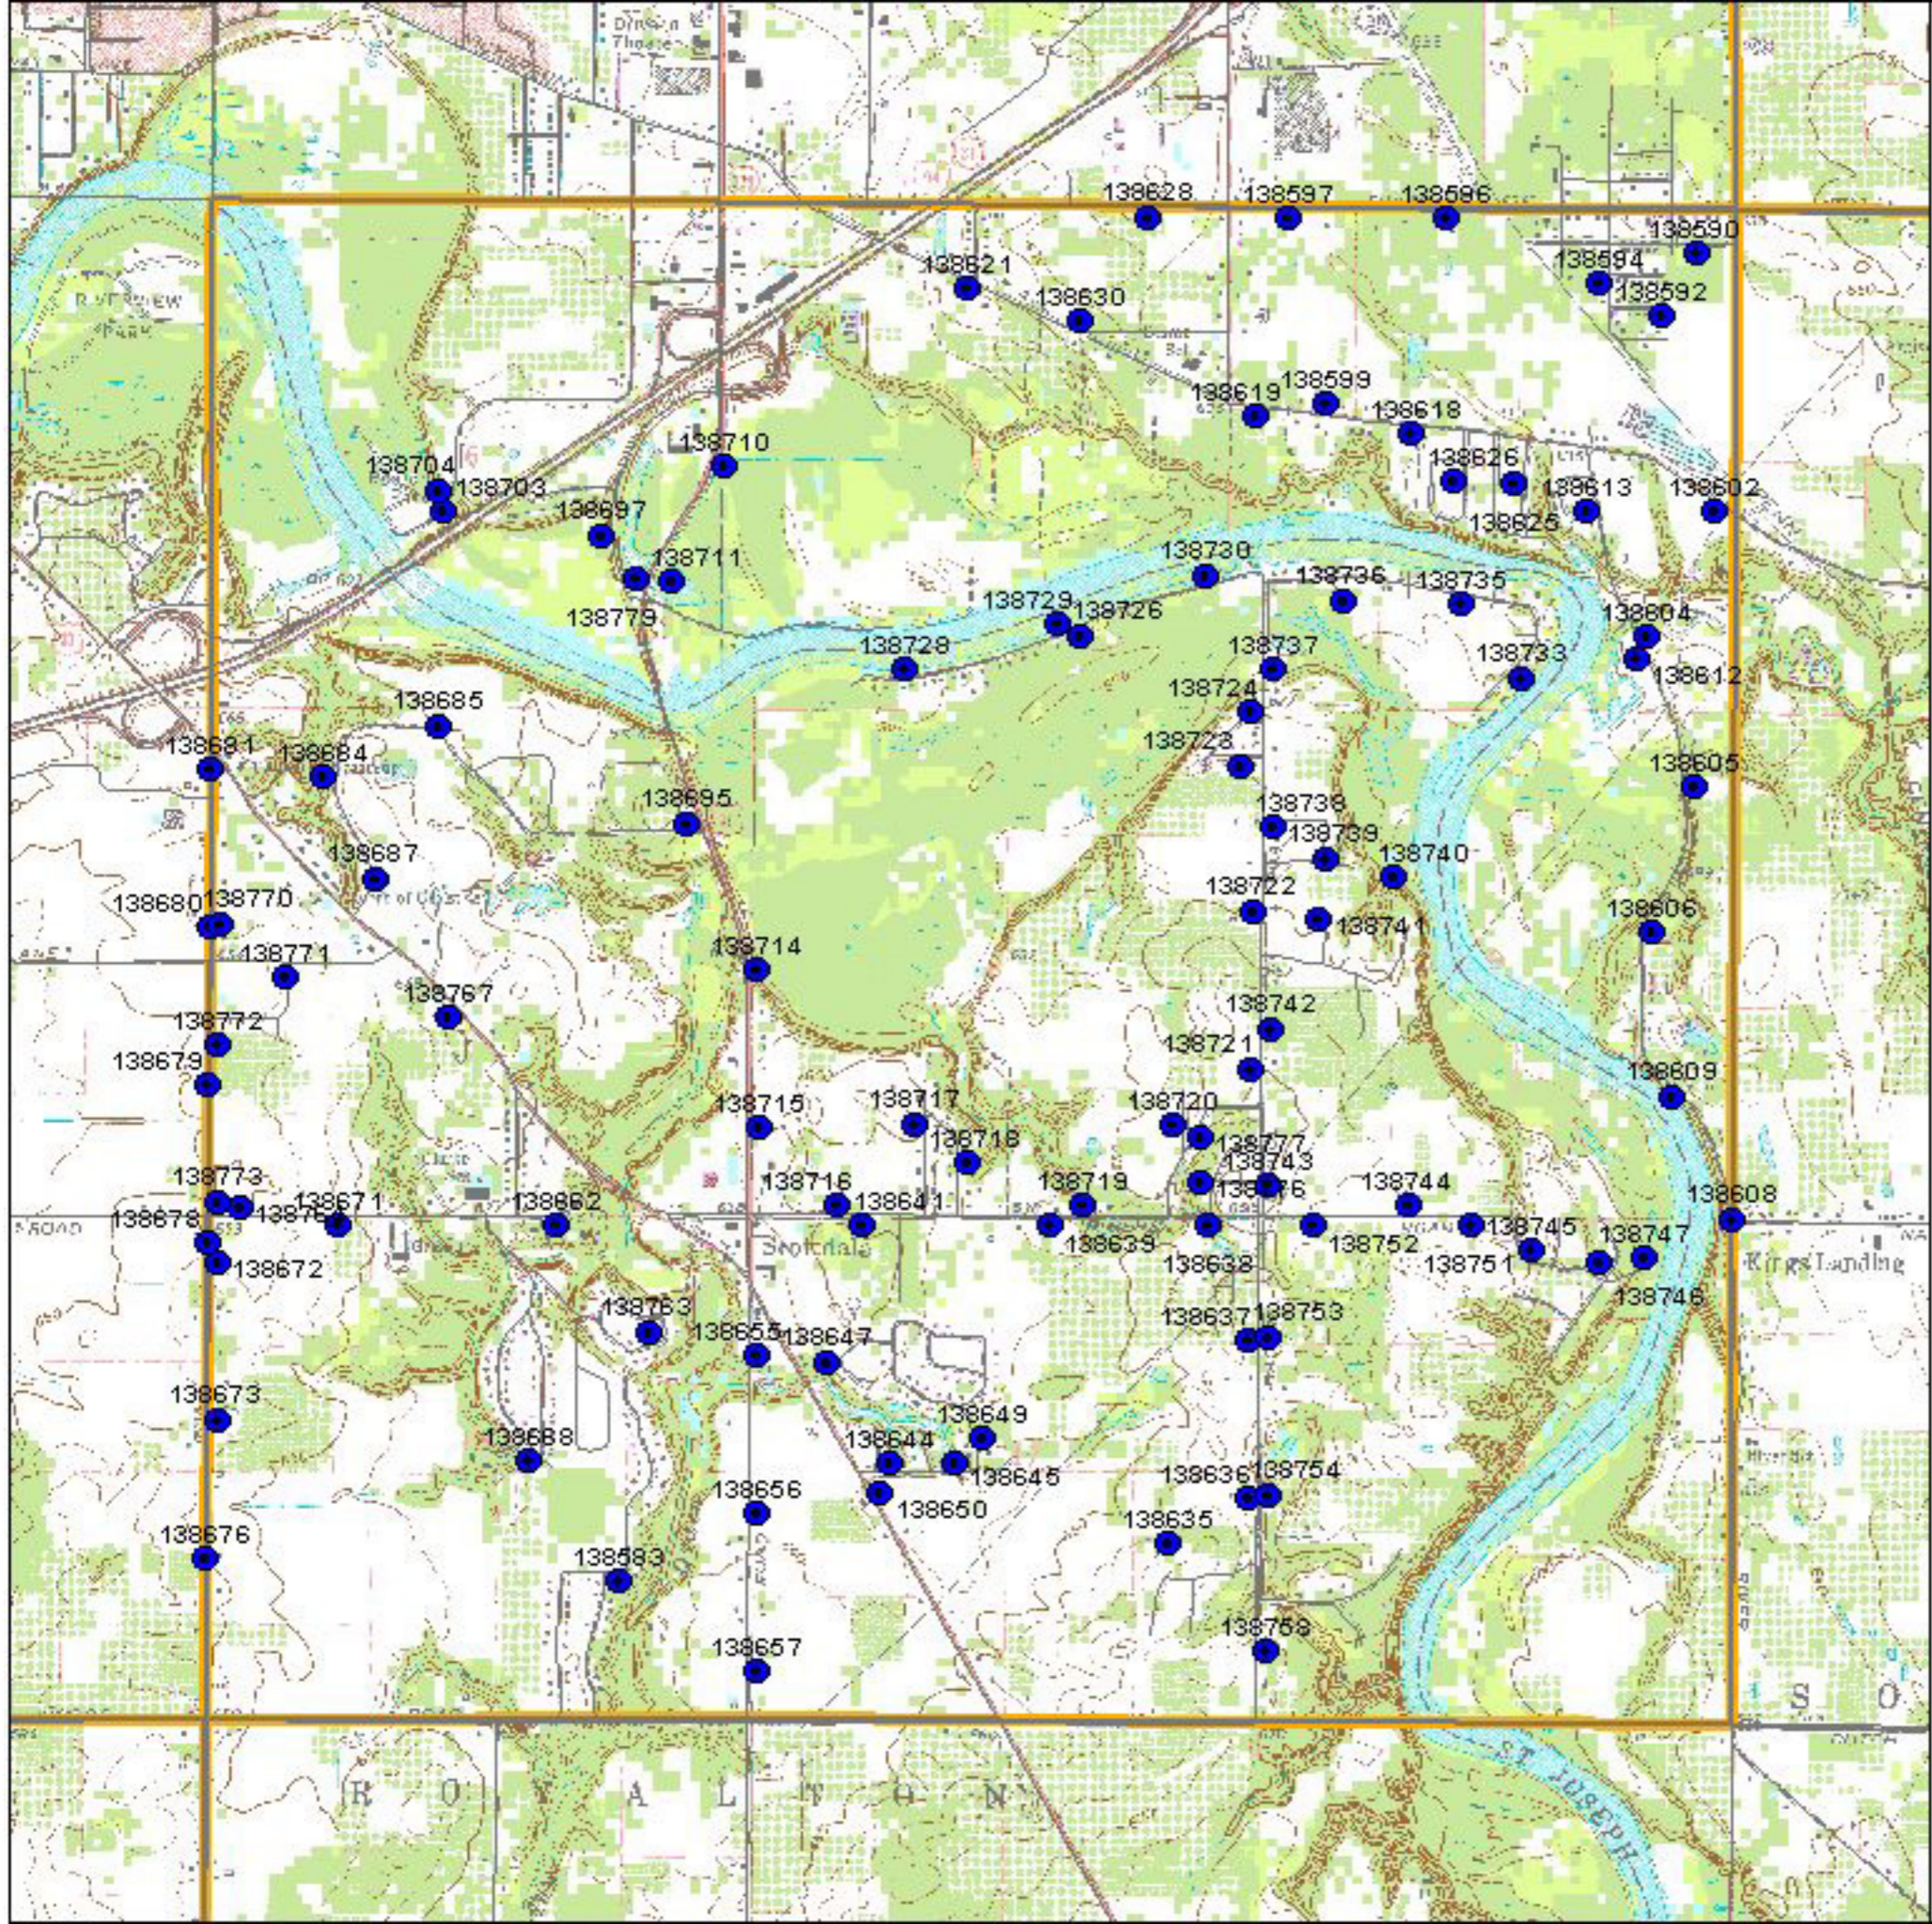

Berrien County T05S R18W Royalton Township Block 2

LEGEND

-  BBA Point Sampling Locations (each numbered)
-  Priority Block (1/4 twp)
-  Other Blocks
- USGS Topographic Information:
 -  Major and County Roads
 -  Trails and Two-tracks
 -  Topographic Lines
- Landuse / Landcover Backdrop
 -  City Blocks
 -  Open Land, Residential, etc. incl. agriculture lands
 -  Mixed/ Deciduous / Evergreen Forest
 -  Woody Wetlands, Emergent / Herbaceous Wetlands
 -  Open Water