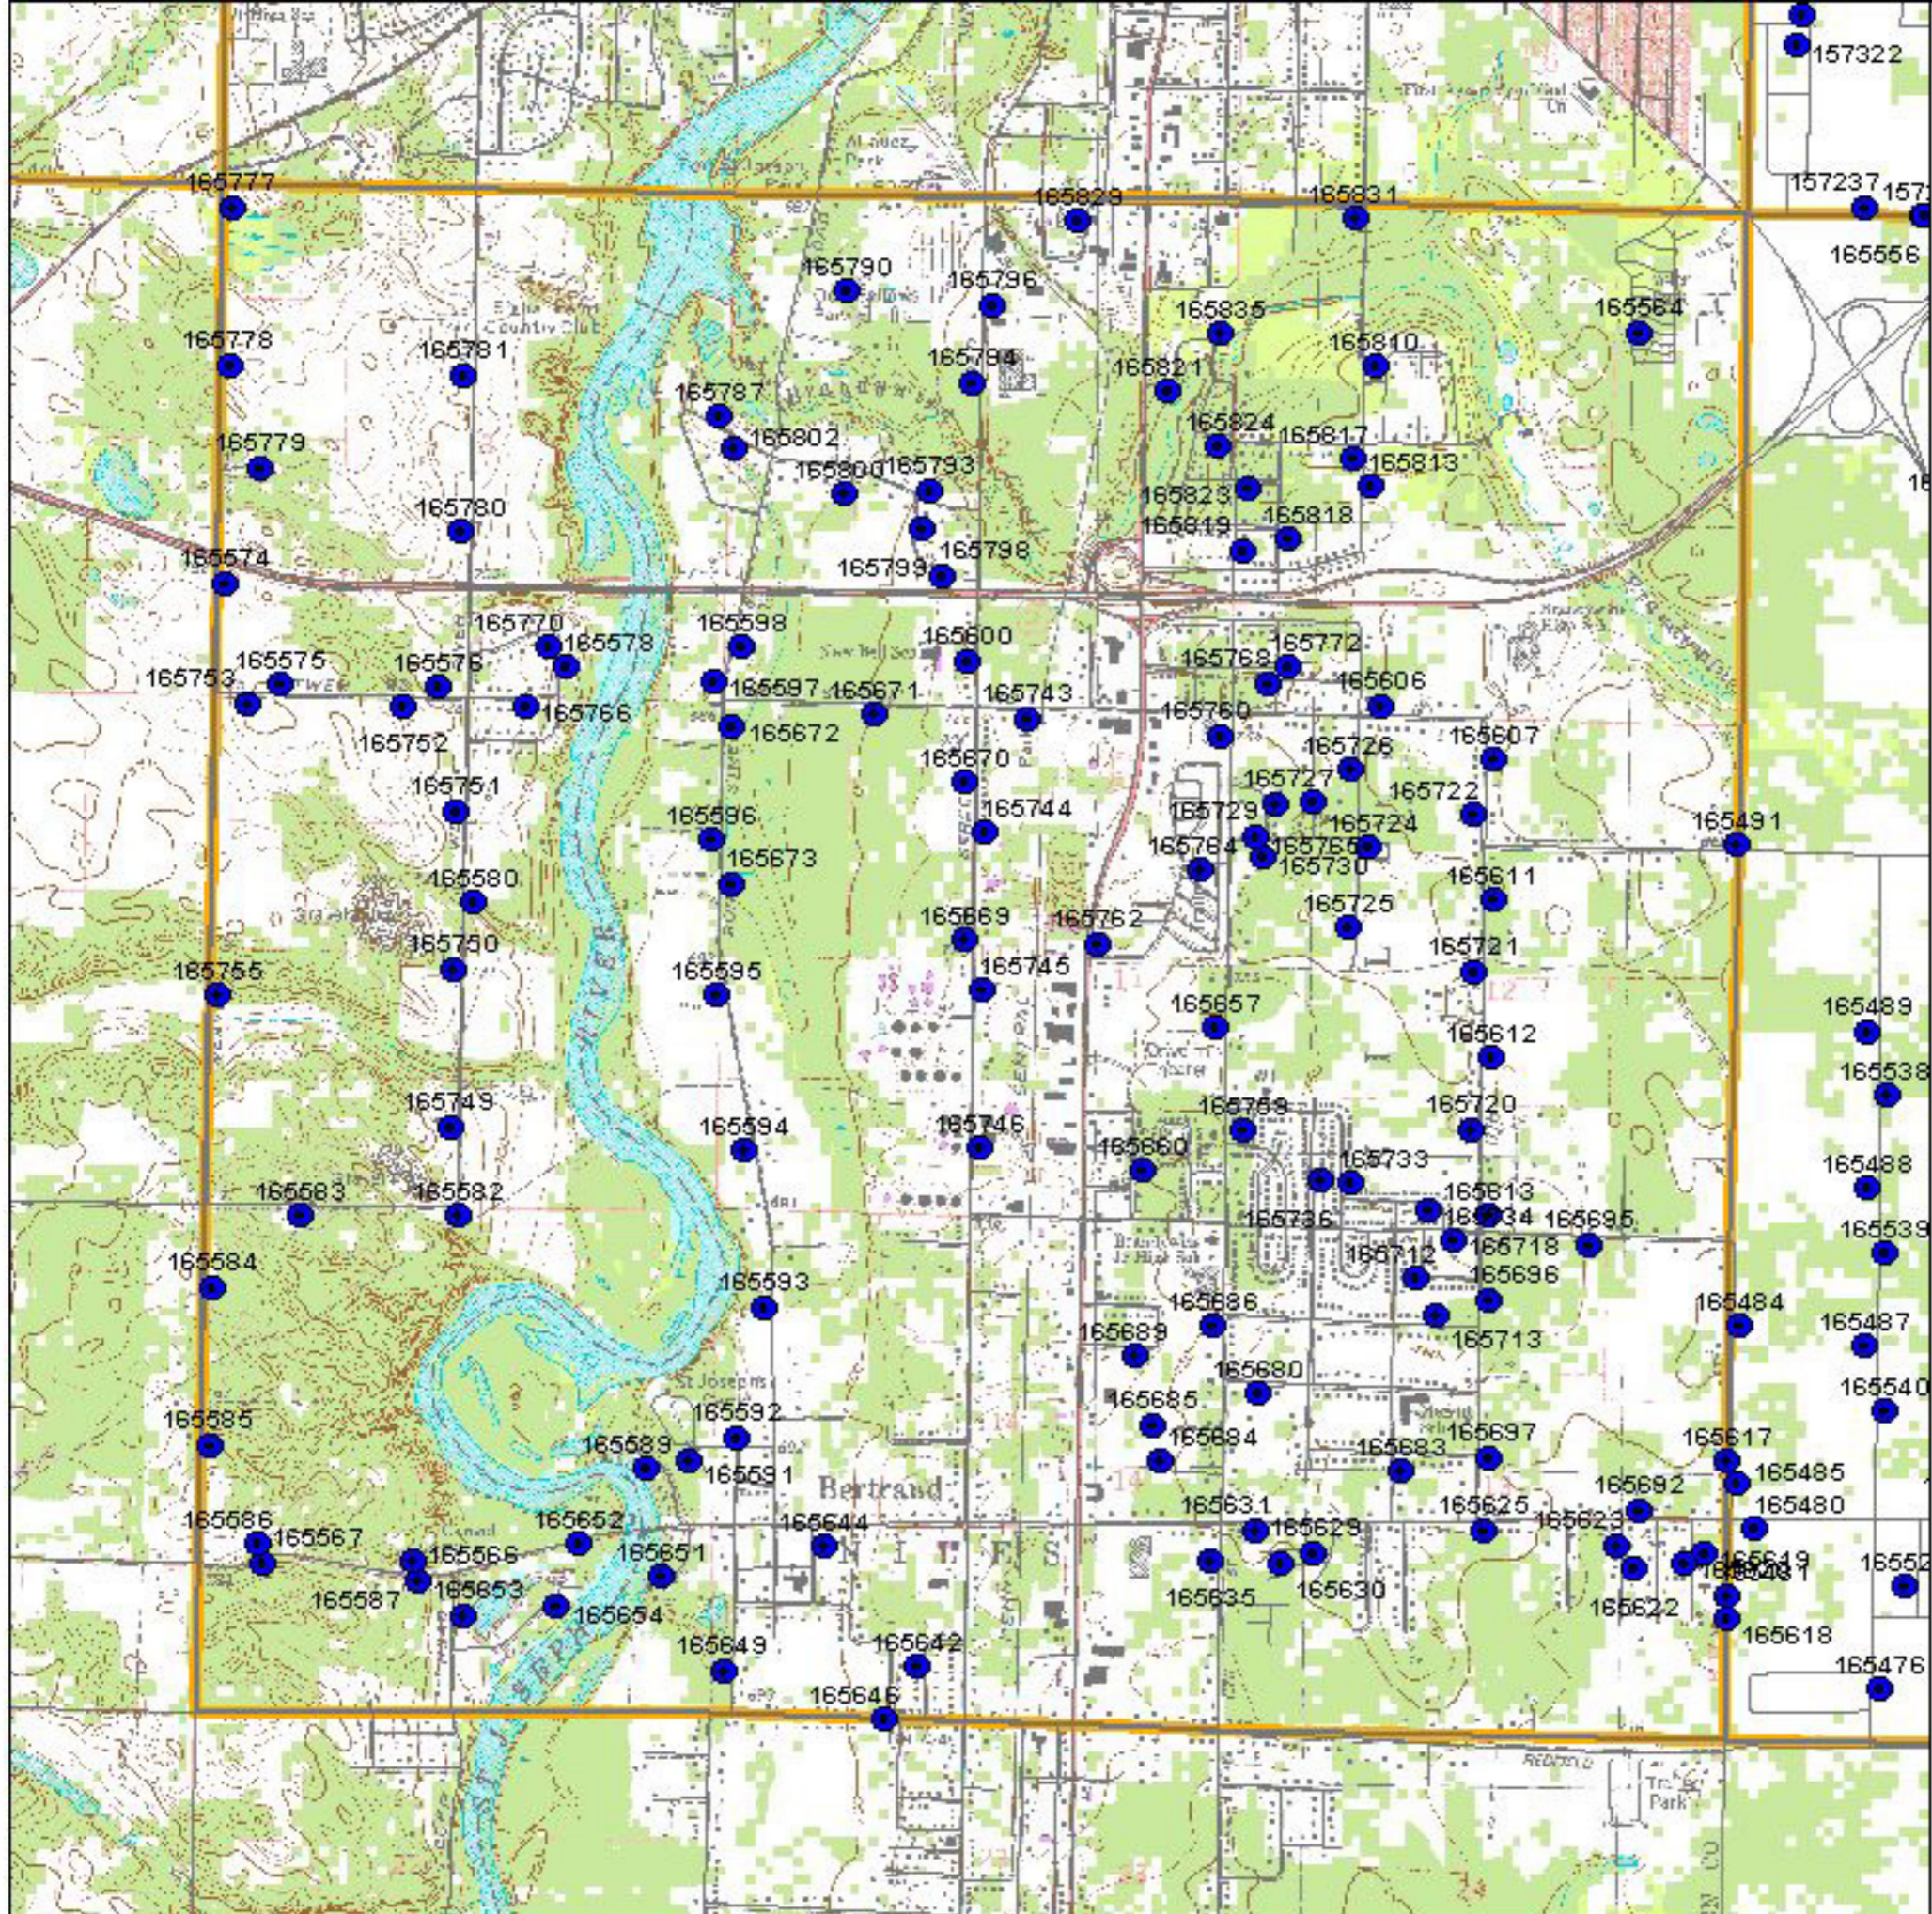

# Berrien County T08S R17W Niles Township Block 1

## LEGEND

-  BBA Point Sampling Locations (each numbered)
-  Priority Block (1/4 twp)
-  Other Blocks
- USGS Topographic Information:
  -  Major and County Roads
  -  Trails and Two-tracks
  -  Topographic Lines
- Landuse / Landcover Backdrop
  -  City Blocks
  -  Open Land, Residential, etc. incl. agriculture lands
  -  Mixed/ Deciduous / Evergreen Forest
  -  Woody Wetlands, Emergent / Herbaceous Wetlands
  -  Open Water