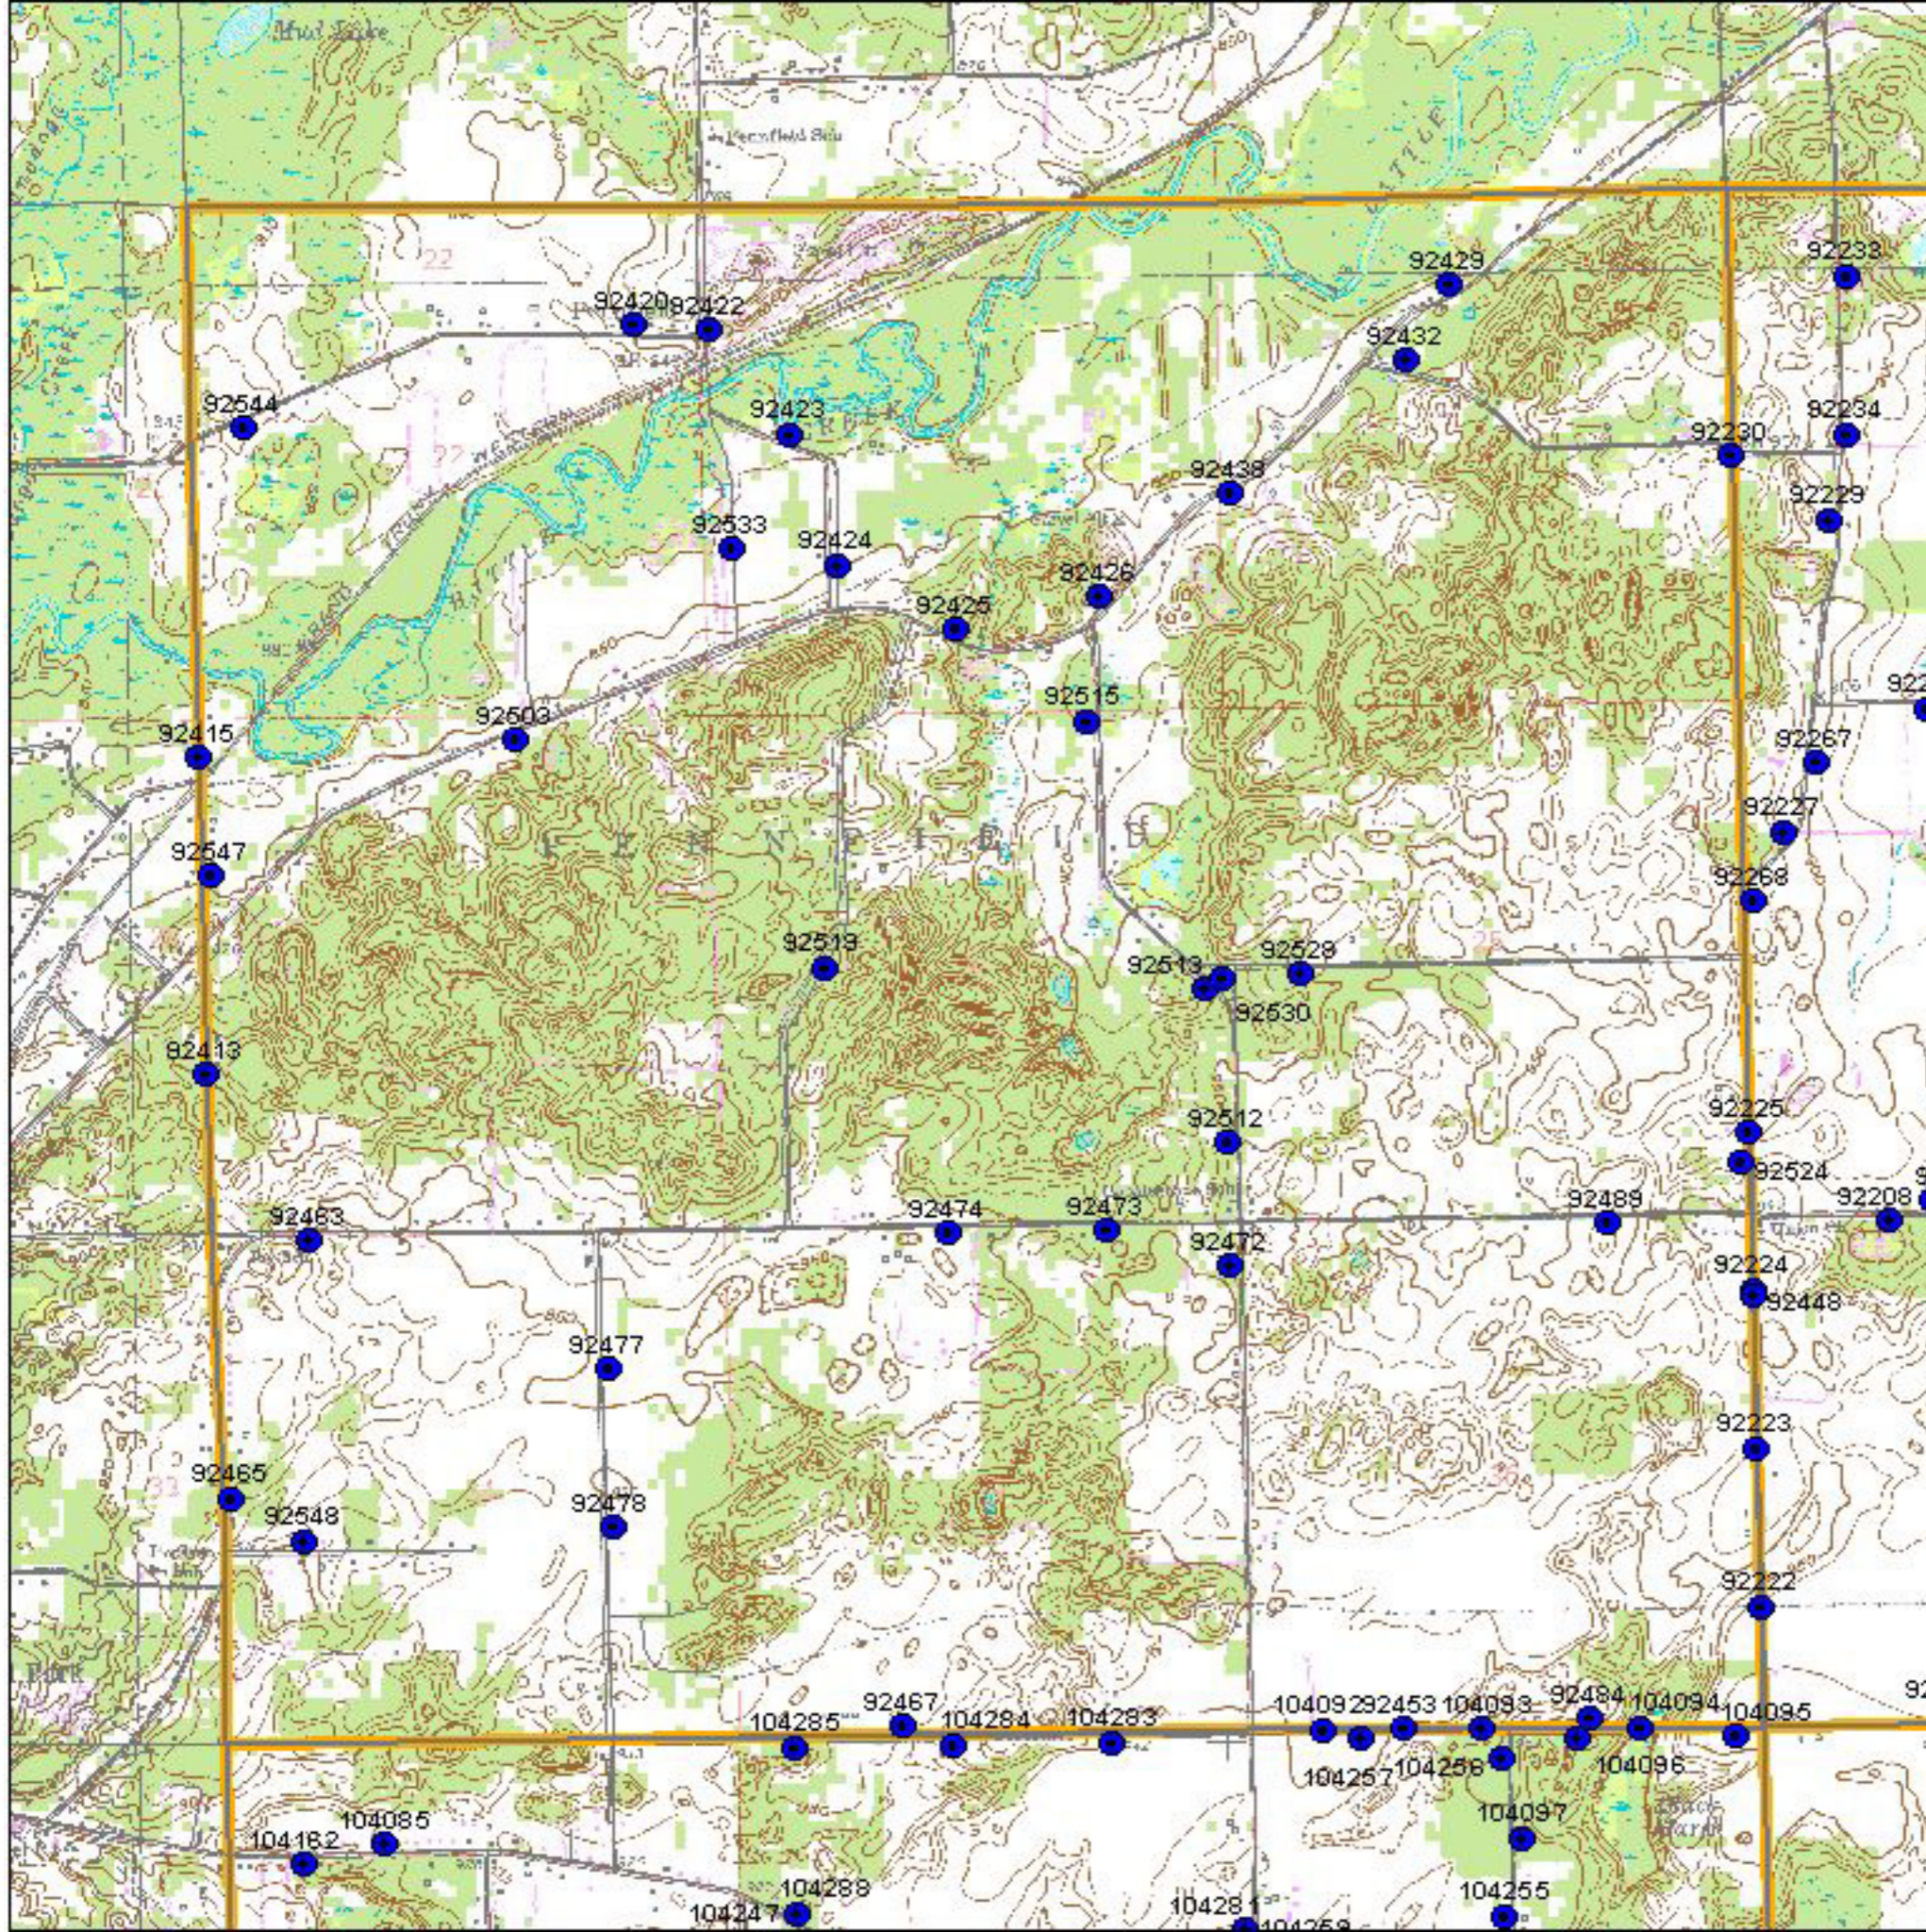

# Calhoun County T01S R07W Pennfield Township Block 4

## LEGEND

-  BBA Point Sampling Locations (each numbered)
-  Priority Block (1/4 twp)
-  Other Blocks
- USGS Topographic Information:
  -  Major and County Roads
  -  Trails and Two-tracks
  -  Topographic Lines
- Landuse / Landcover Backdrop
  -  City Blocks
  -  Open Land, Residential, etc. incl. agriculture lands
  -  Mixed/ Deciduous / Evergreen Forest
  -  Woody Wetlands, Emergent / Herbaceous Wetlands
  -  Open Water