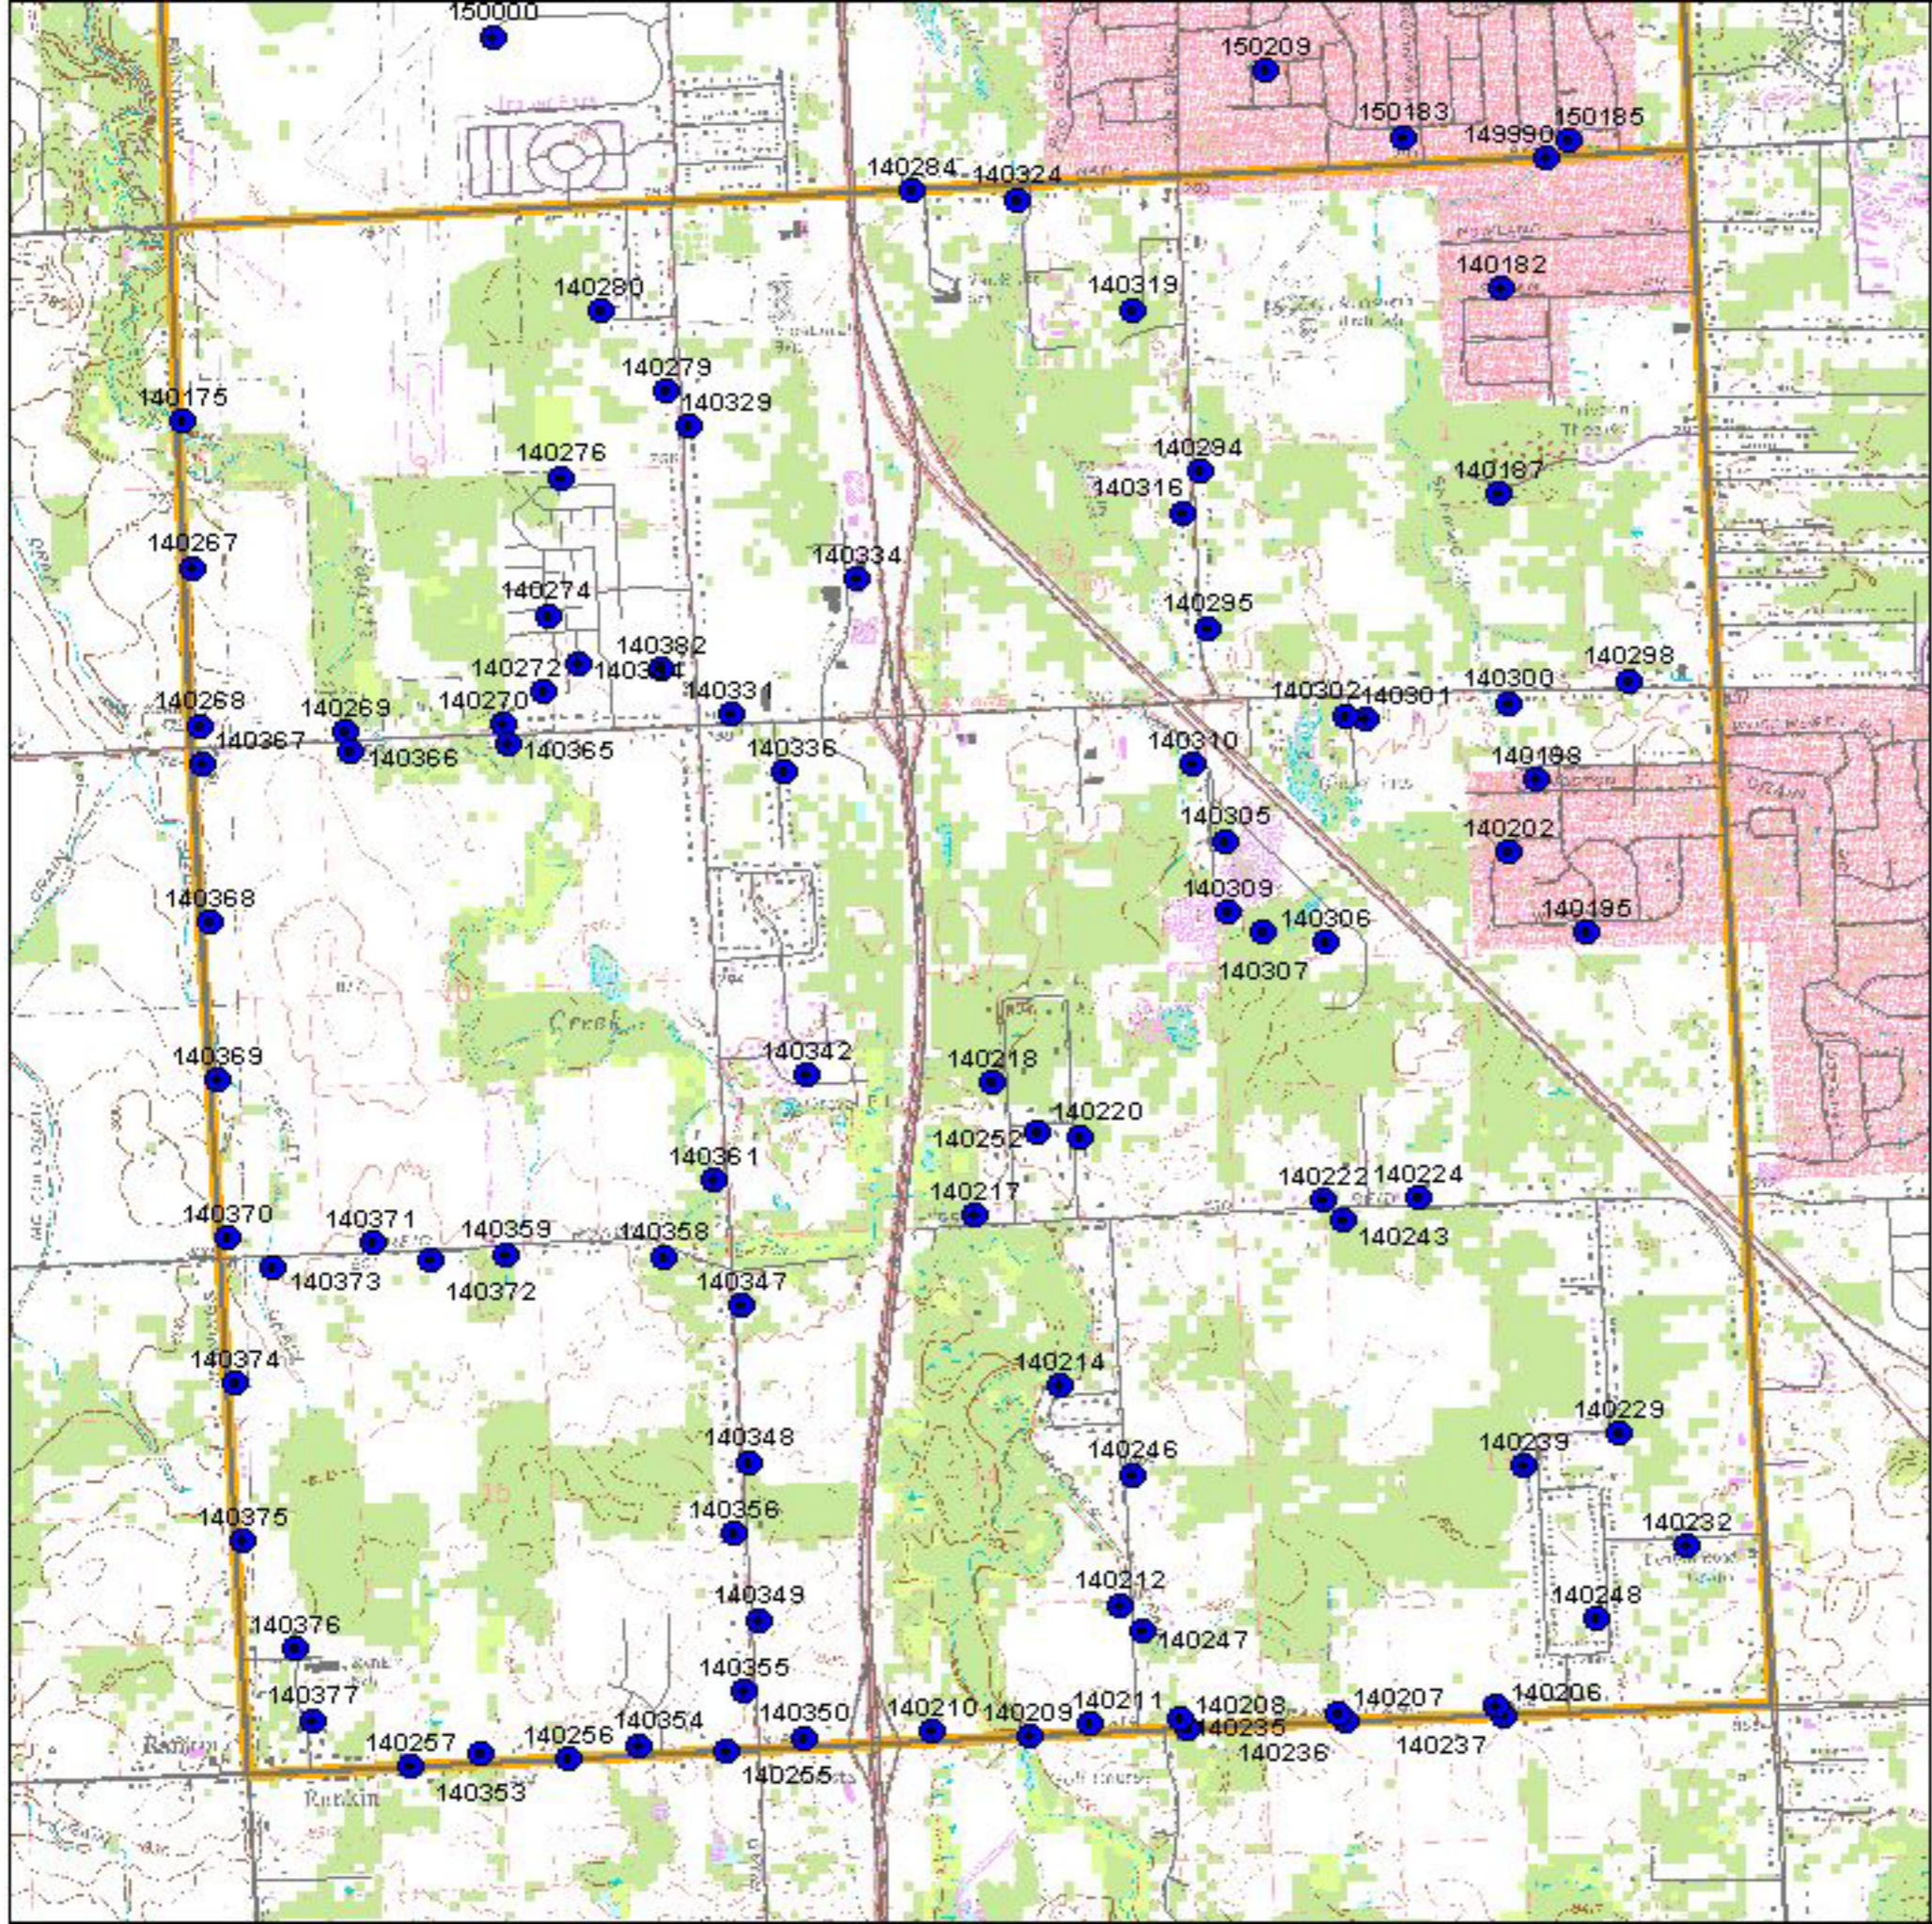

# Genesee County T06N R06E Mundy Township Block 1

## LEGEND

-  BBA Point Sampling Locations (each numbered)
  -  Priority Block (1/4 twp)
  -  Other Blocks
- USGS Topographic Information:
-  Major and County Roads
  -  Trails and Two-tracks
  -  Topographic Lines
- Landuse / Landcover Backdrop
-  City Blocks
  -  Open Land, Residential, etc. incl. agriculture lands
  -  Mixed/ Deciduous / Evergreen Forest
  -  Woody Wetlands, Emergent / Herbaceous Wetlands
  -  Open Water