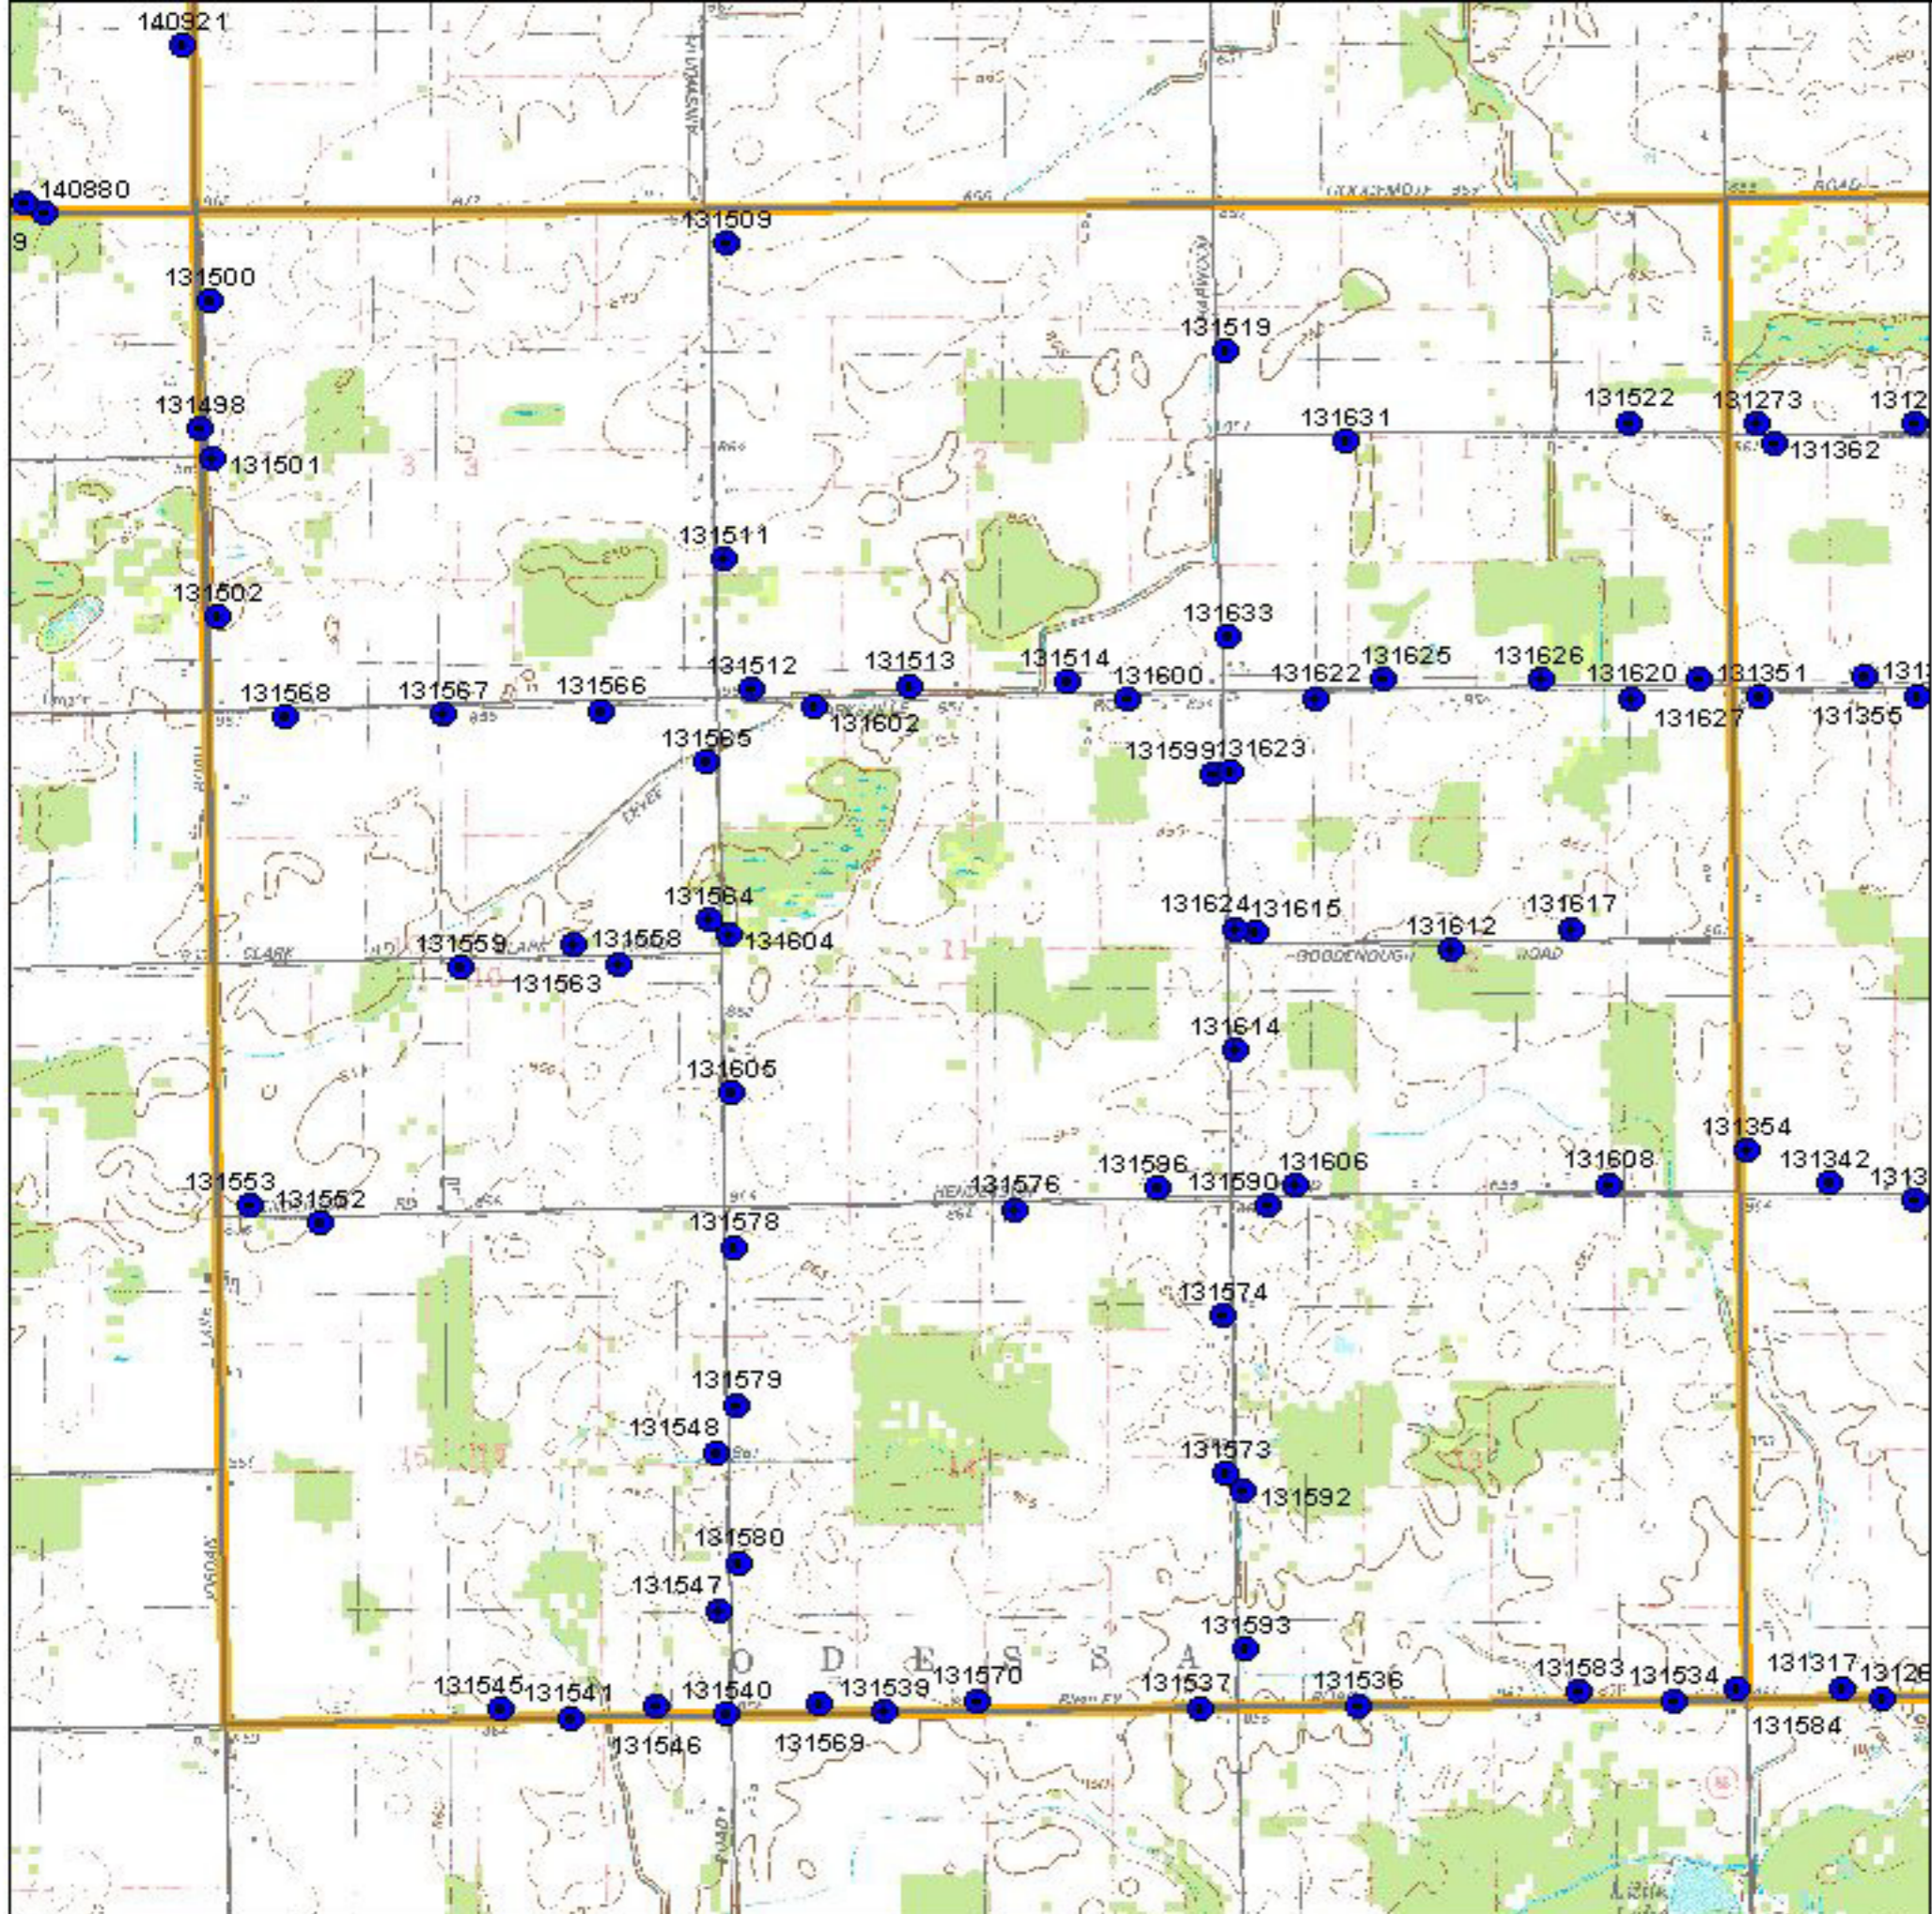

# Ionia County T05N R07W Odessa Township Block 1

## LEGEND

-  BBA Point Sampling Locations (each numbered)
-  Priority Block (1/4 twp)
-  Other Blocks
- USGS Topographic Information:**
  -  Major and County Roads
  -  Trails and Two-tracks
  -  Topographic Lines
- Landuse / Landcover Backdrop**
  -  City Blocks
  -  Open Land, Residential, etc. incl. agriculture lands
  -  Mixed/ Deciduous / Evergreen Forest
  -  Woody Wetlands, Emergent / Herbaceous Wetlands
  -  Open Water