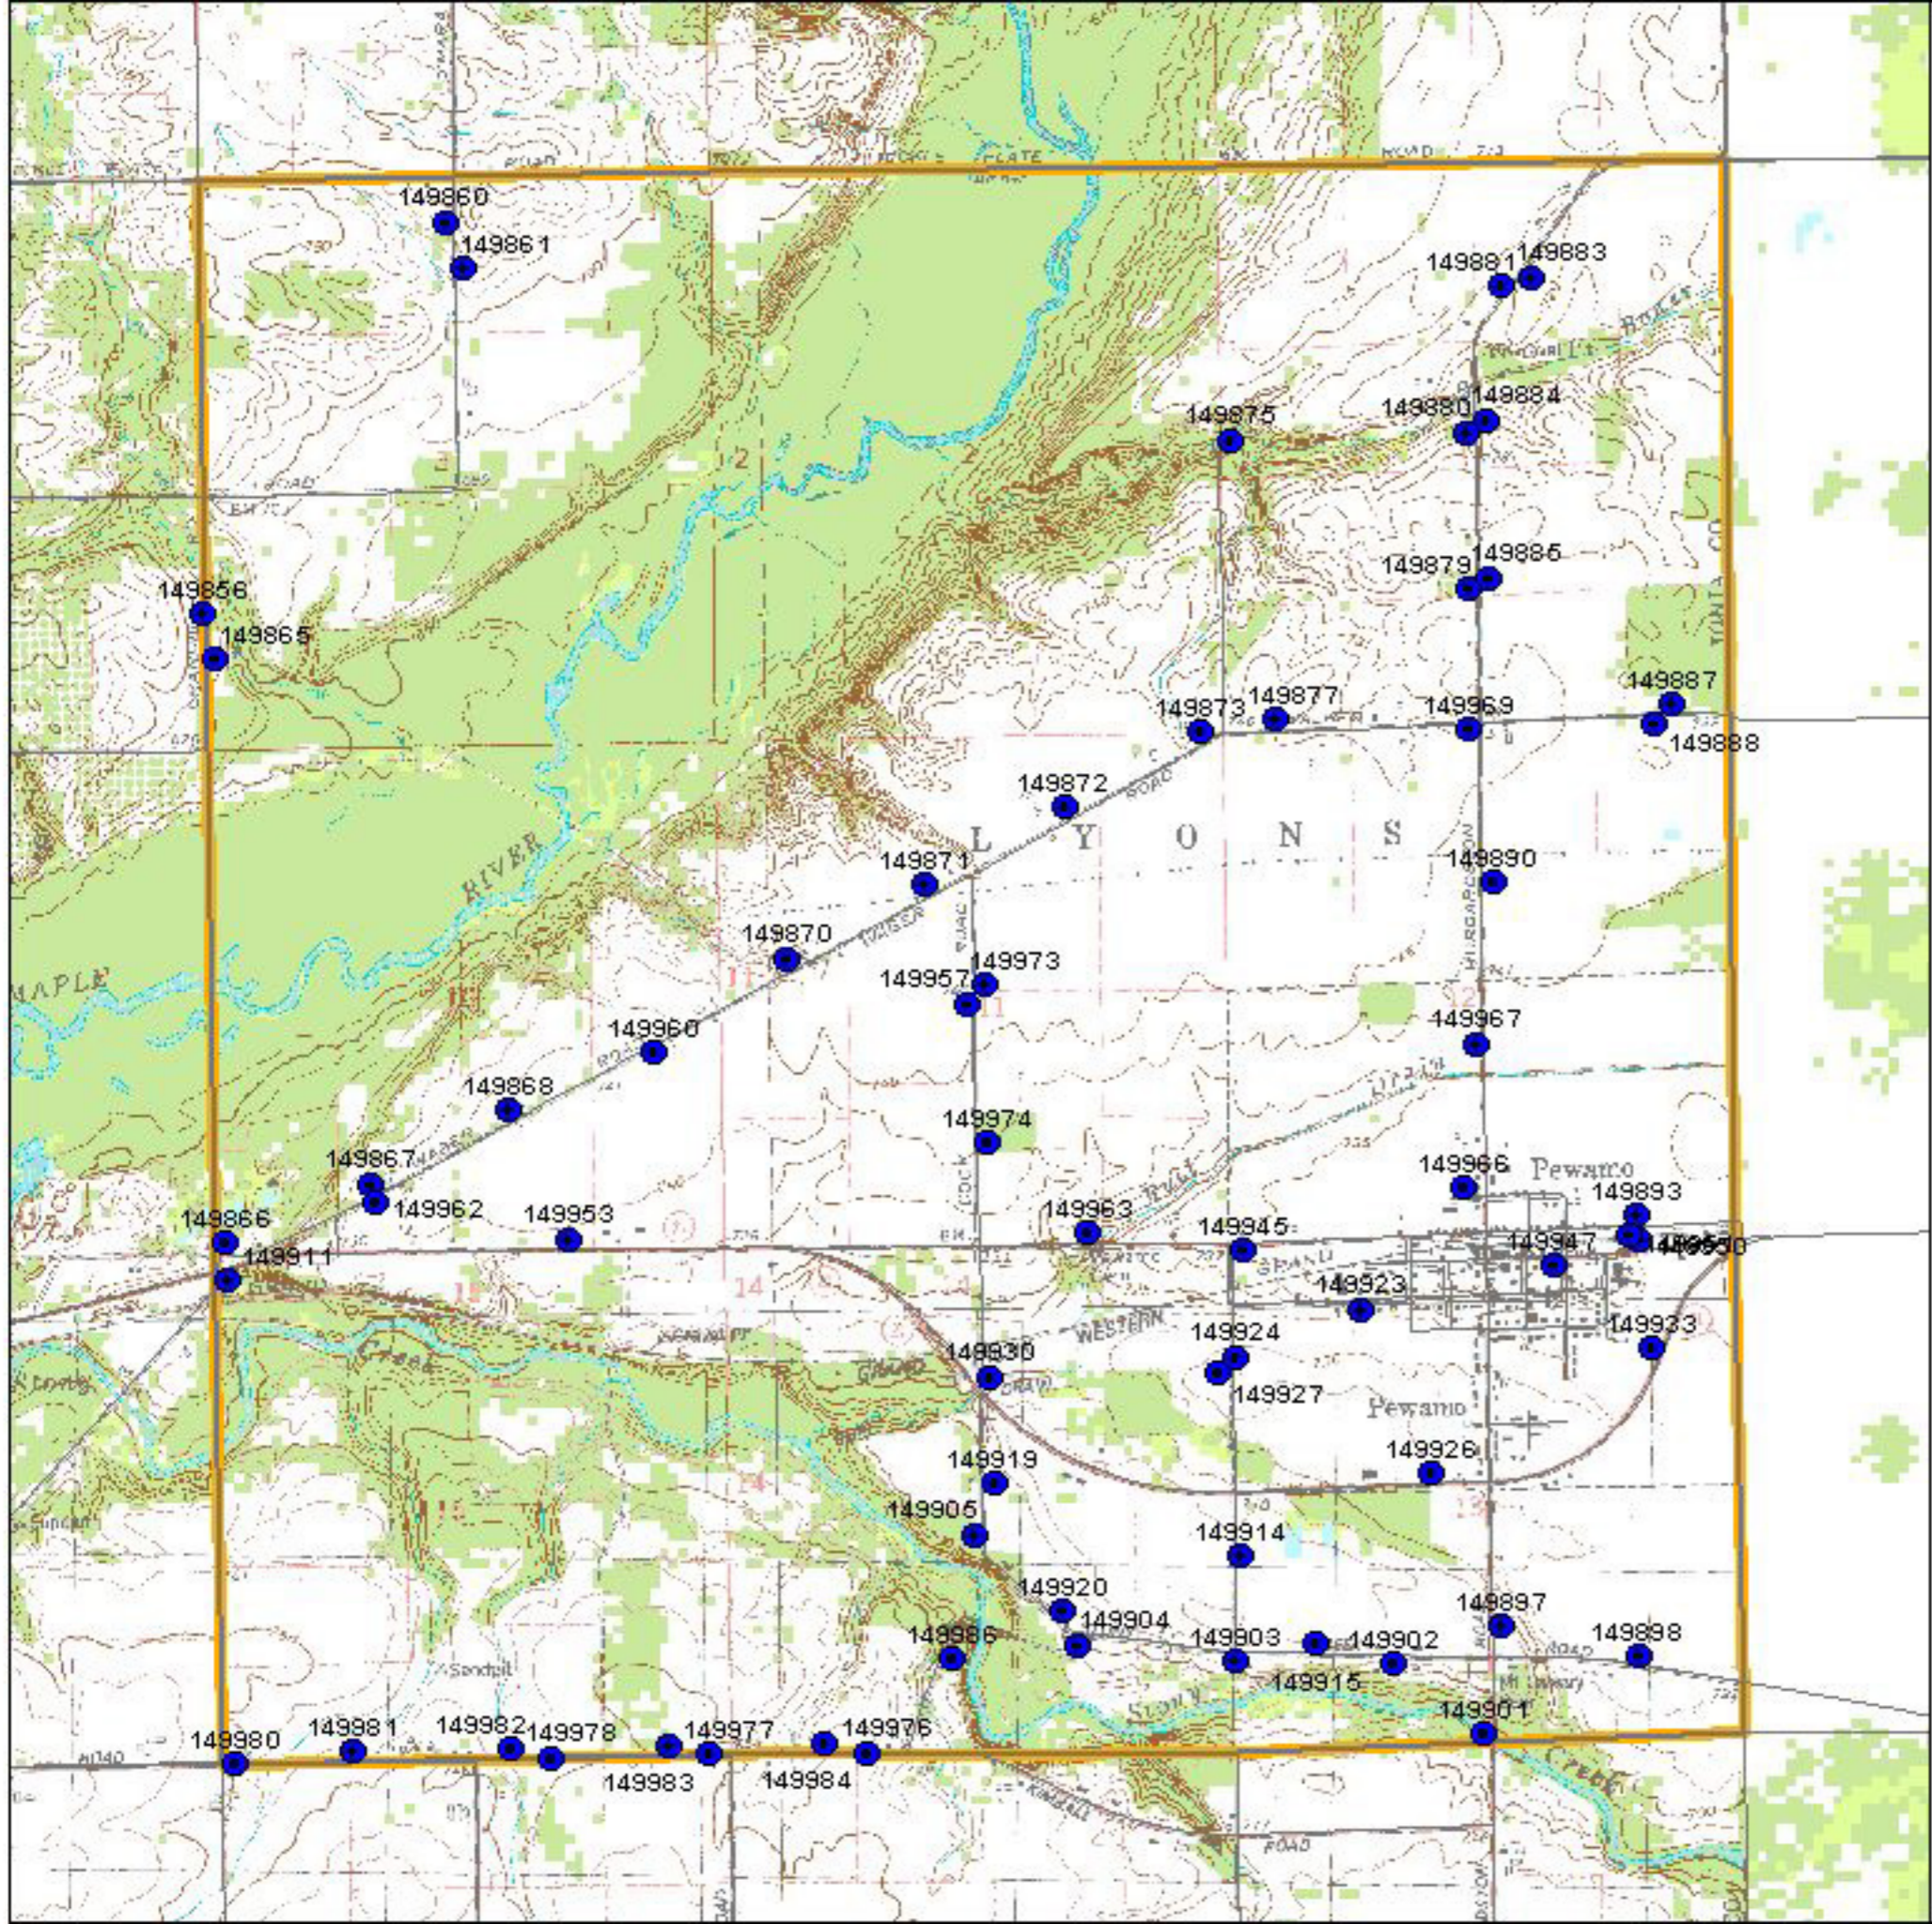

Ionia County T07N R05W Lyons Township Block 1

LEGEND

-  BBA Point Sampling Locations (each numbered)
-  Priority Block (1/4 twp)
-  Other Blocks
- USGS Topographic Information:
 -  Major and County Roads
 -  Trails and Two-tracks
 -  Topographic Lines
- Landuse / Landcover Backdrop
 -  City Blocks
 -  Open Land, Residential, etc. incl. agriculture lands
 -  Mixed/ Deciduous / Evergreen Forest
 -  Woody Wetlands, Emergent / Herbaceous Wetlands
 -  Open Water