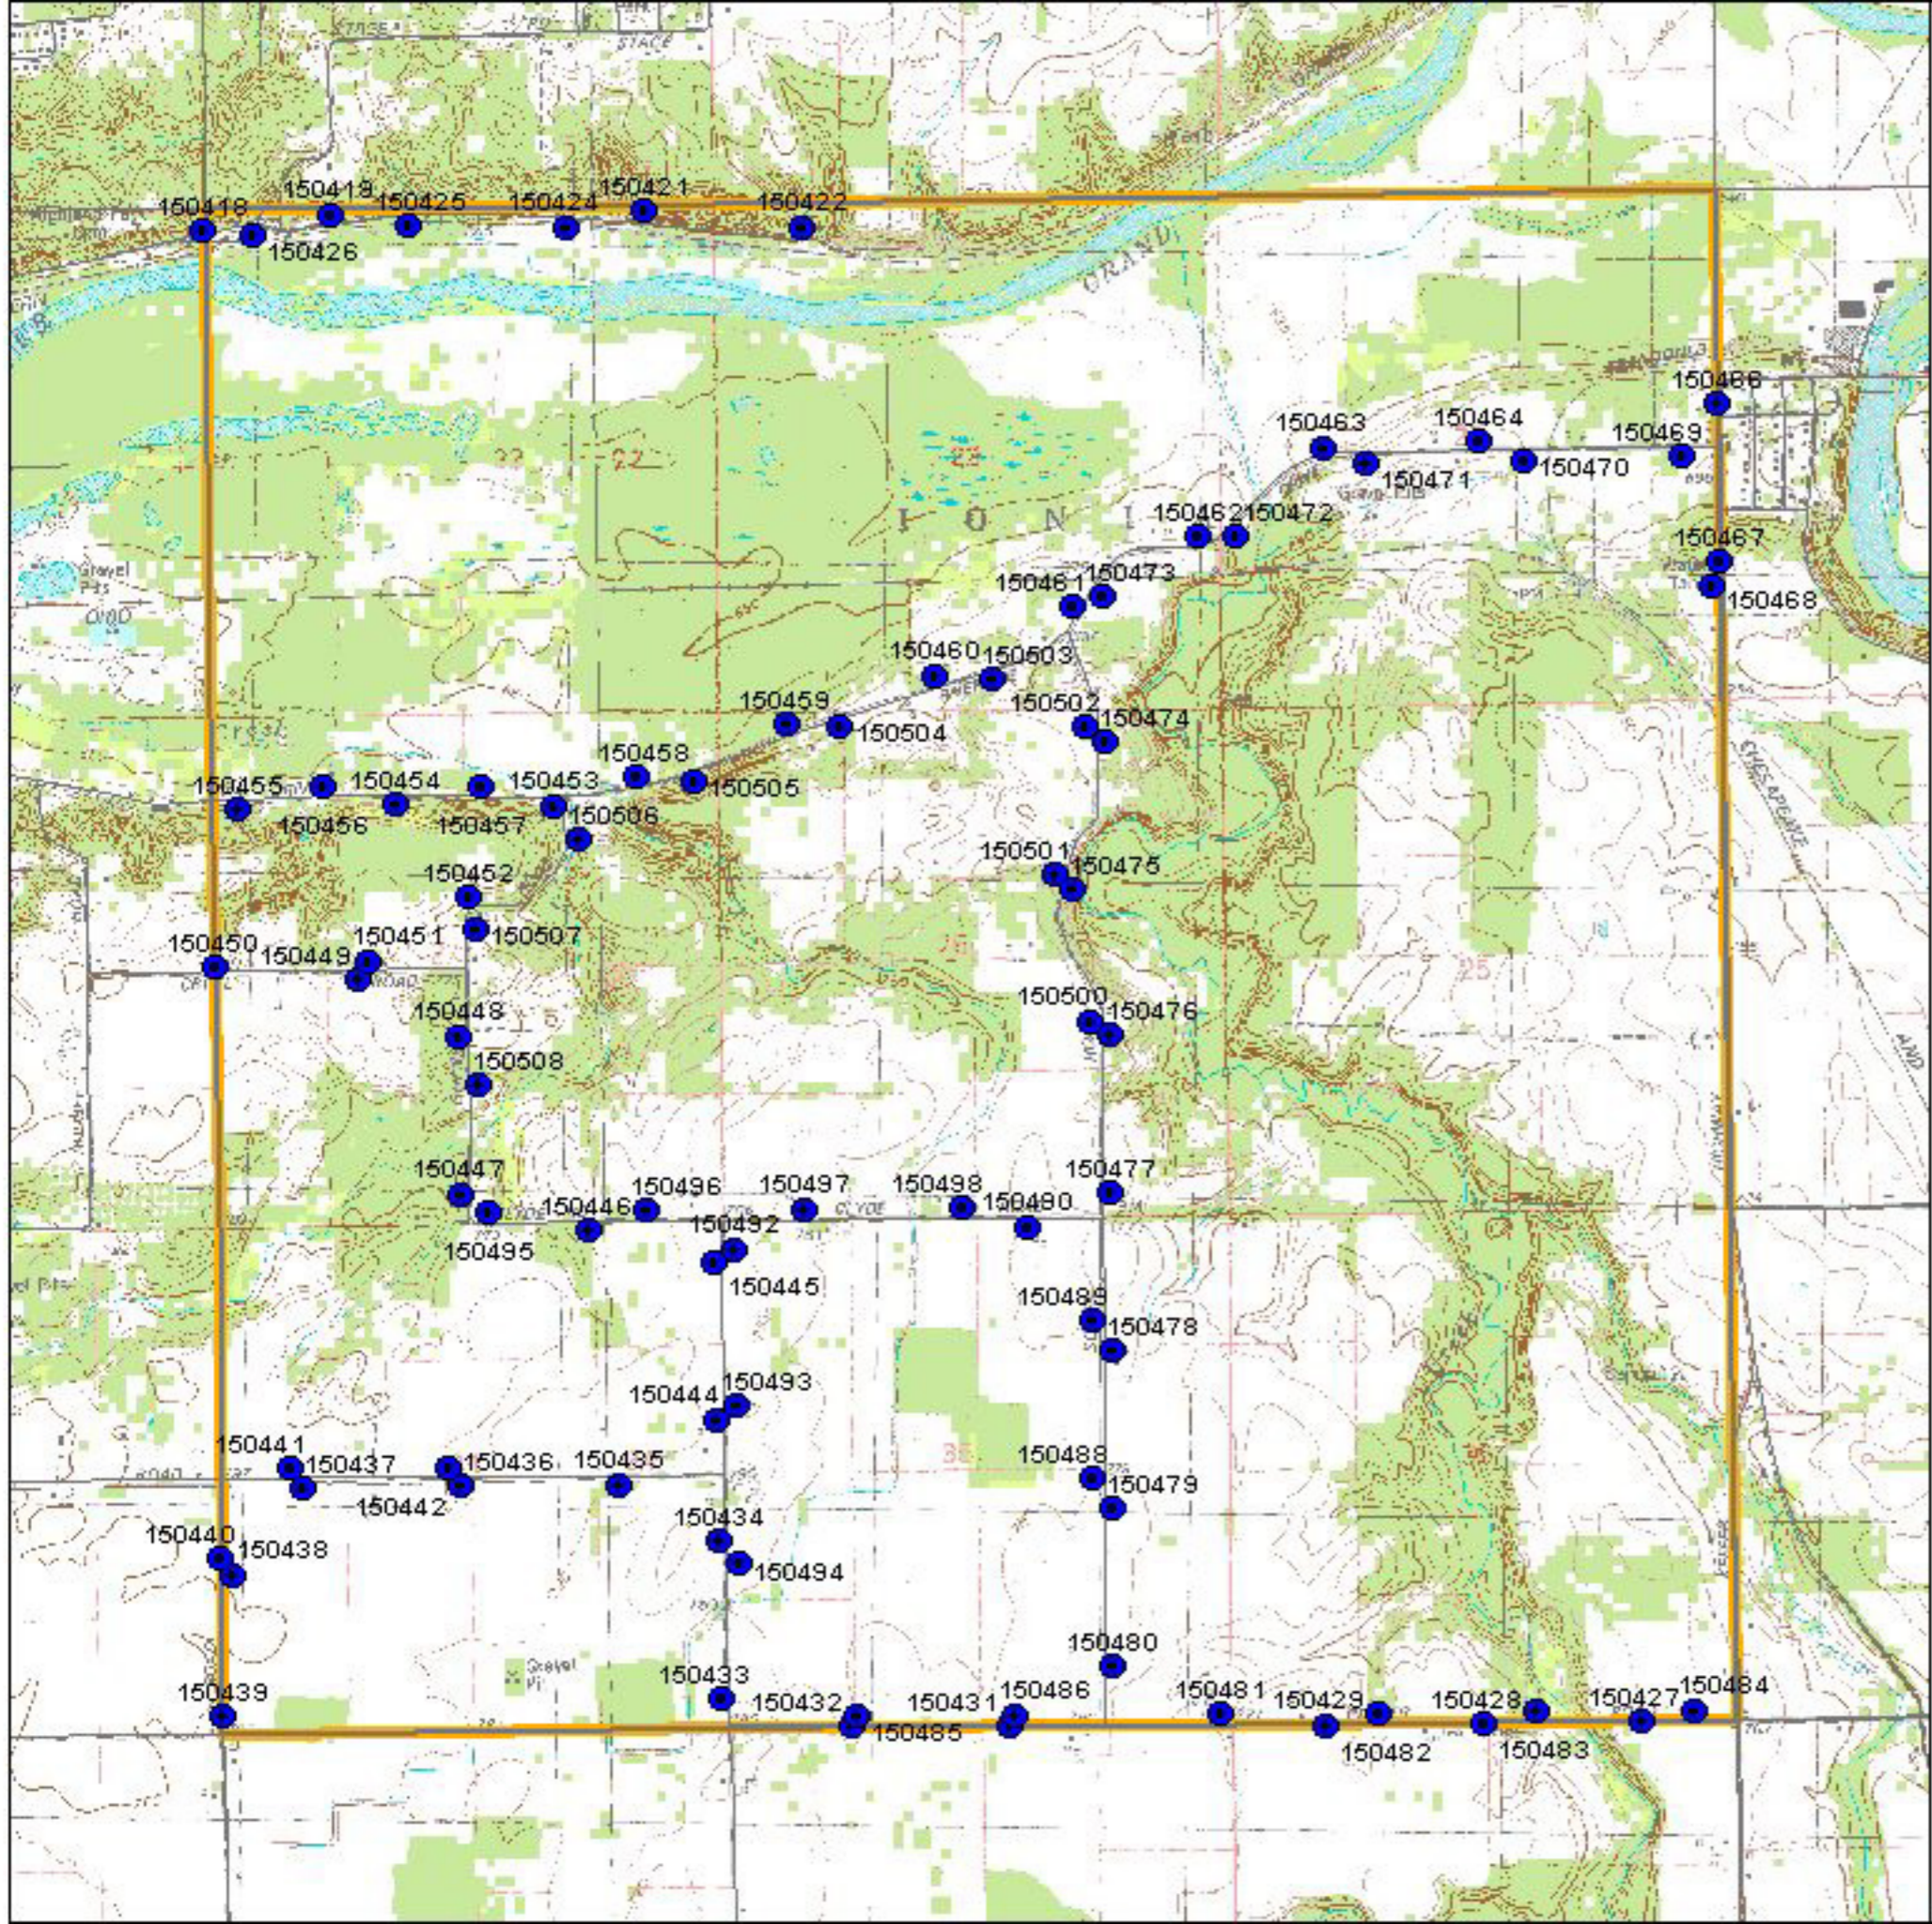

Ionia County T07N R06W Ionia Township Block 4

LEGEND

-  BBA Point Sampling Locations (each numbered)
-  Priority Block (1/4 twp)
-  Other Blocks
- USGS Topographic Information:
 -  Major and County Roads
 -  Trails and Two-tracks
 -  Topographic Lines
- Landuse / Landcover Backdrop
 -  City Blocks
 -  Open Land, Residential, etc. incl. agriculture lands
 -  Mixed/ Deciduous / Evergreen Forest
 -  Woody Wetlands, Emergent / Herbaceous Wetlands
 -  Open Water