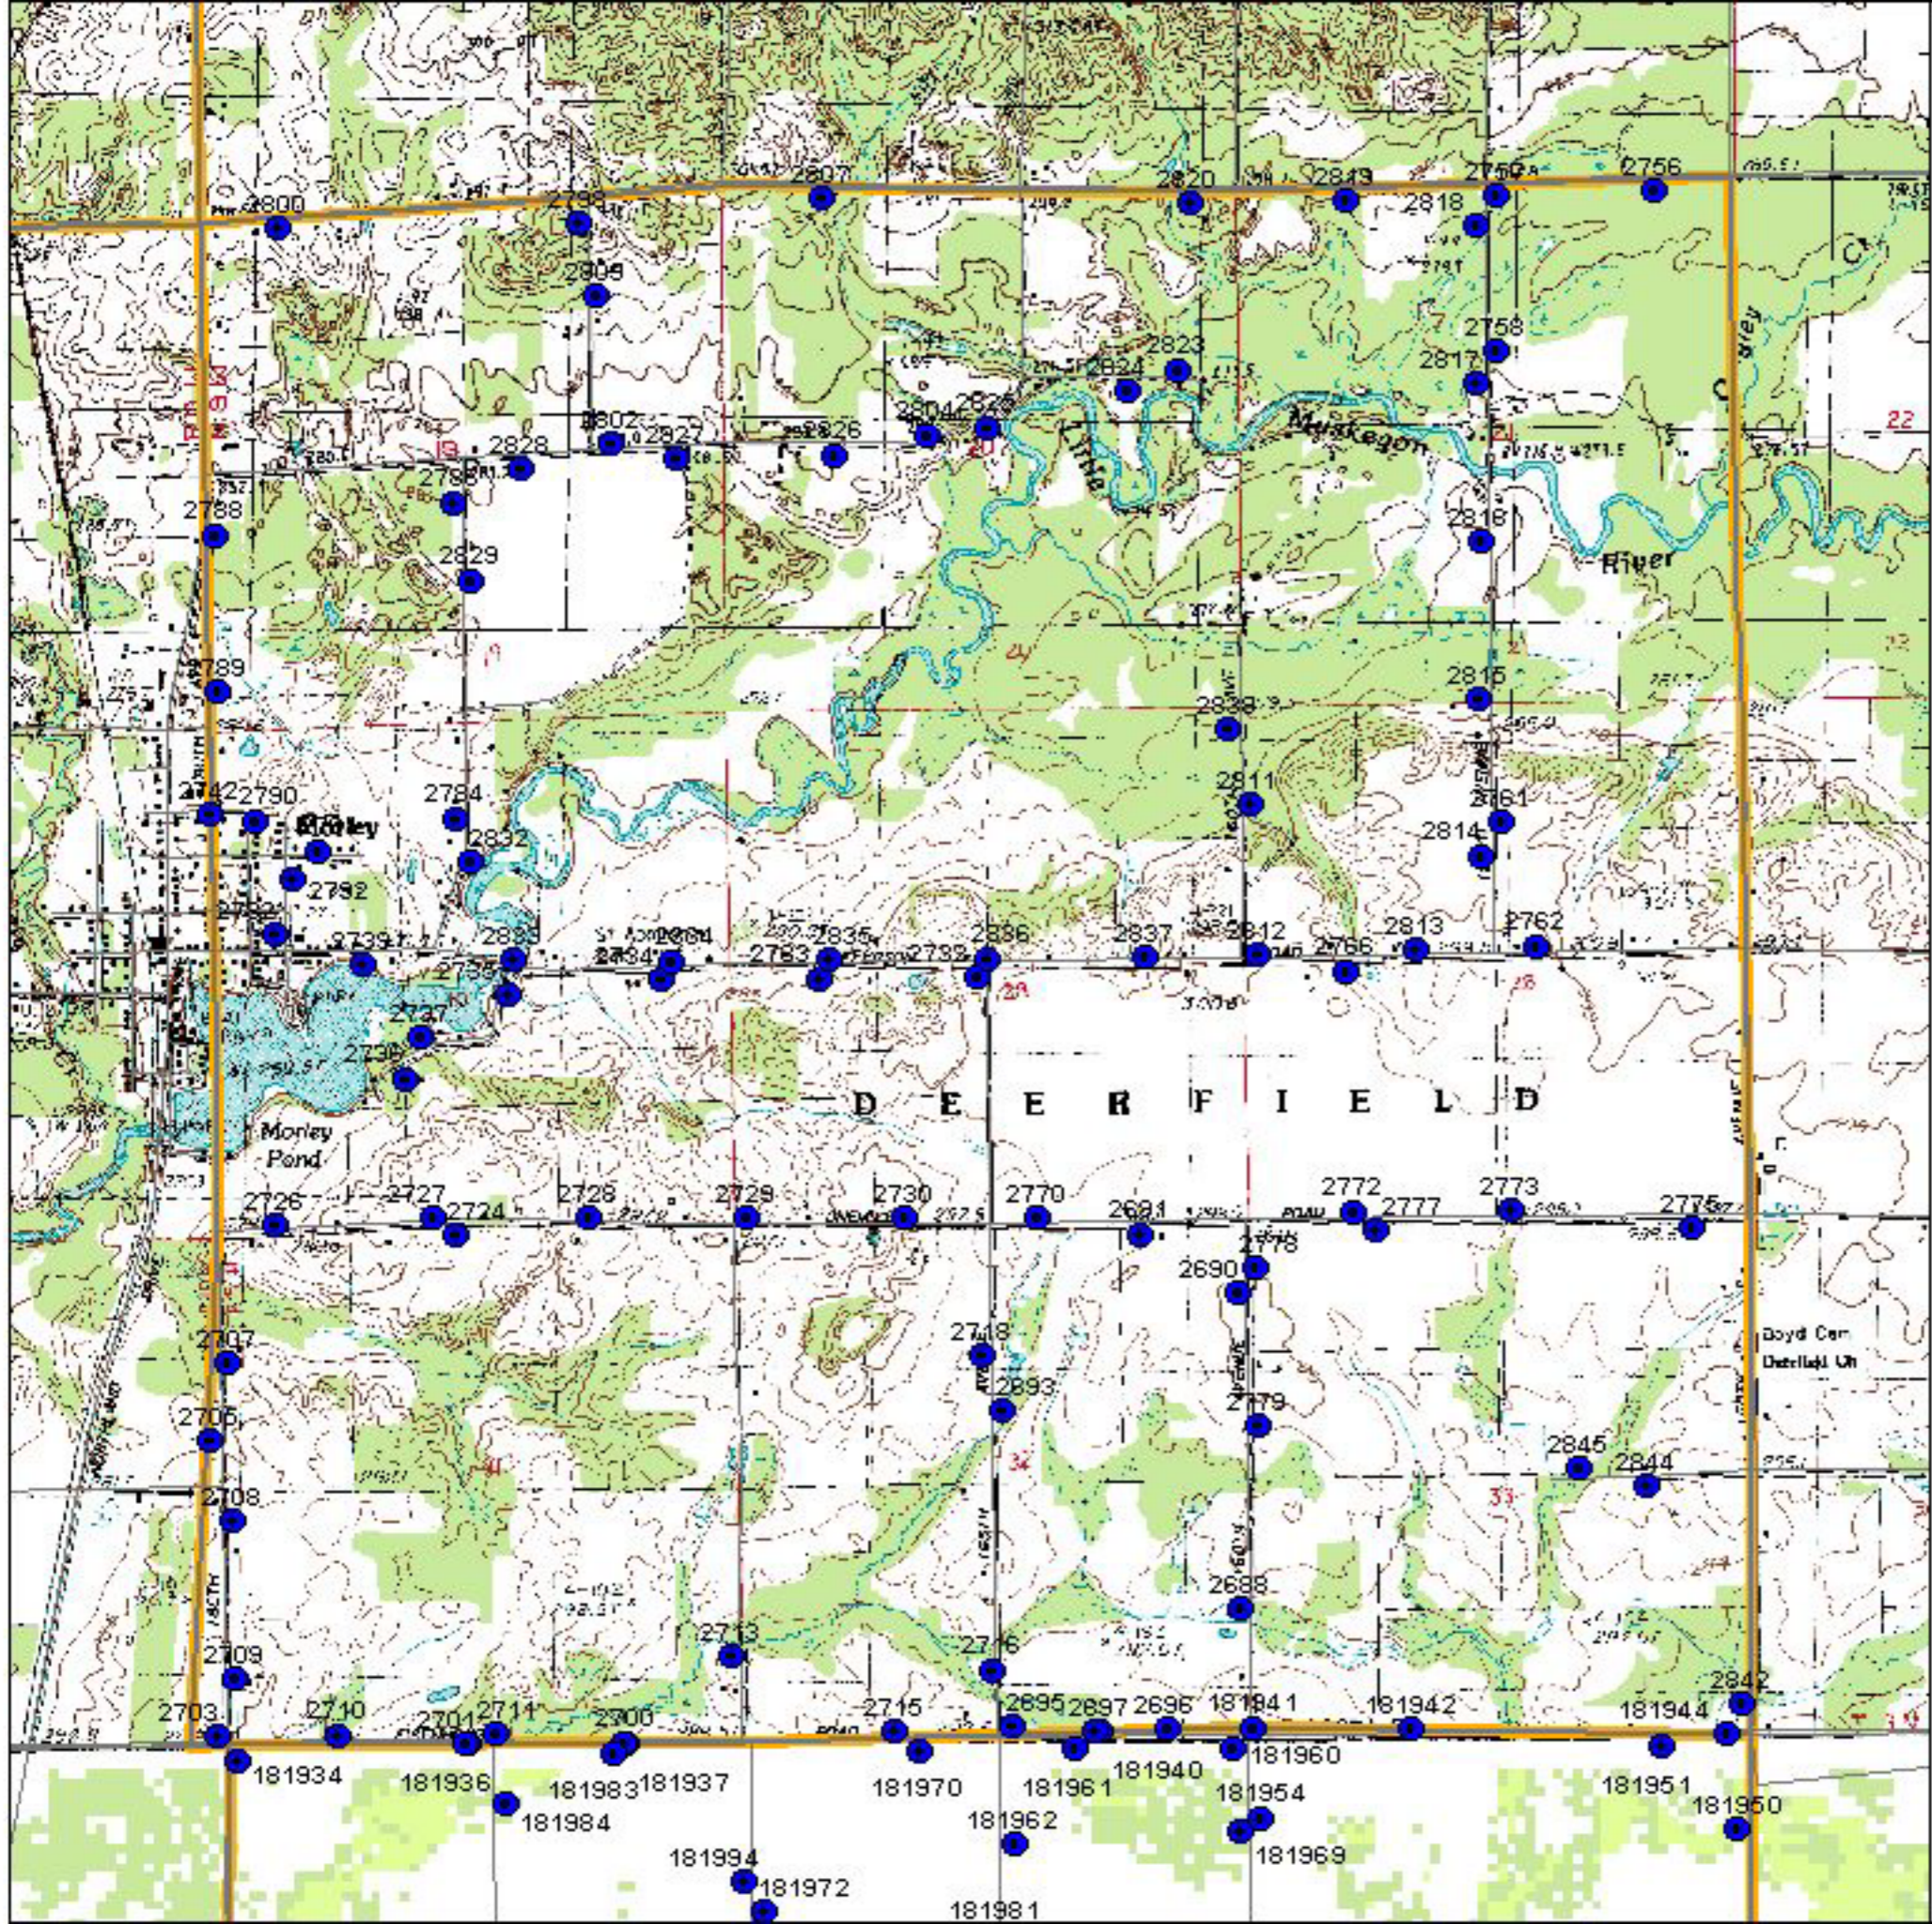

Mecosta County T13N R09W Deerfield Township Block 3

LEGEND

-  BBA Point Sampling Locations (each numbered)
-  Priority Block (1/4 twp)
-  Other Blocks
- USGS Topographic Information:
 -  Major and County Roads
 -  Trails and Two-tracks
 -  Topographic Lines
- Landuse / Landcover Backdrop
 -  City Blocks
 -  Open Land, Residential, etc. incl. agriculture lands
 -  Mixed/ Deciduous / Evergreen Forest
 -  Woody Wetlands, Emergent / Herbaceous Wetlands
 -  Open Water

0 0.1 0.2 0.3 0.4 0.5 Miles

0 0.2 0.4 0.6 Kilometers

(rev. 2005 may 18)