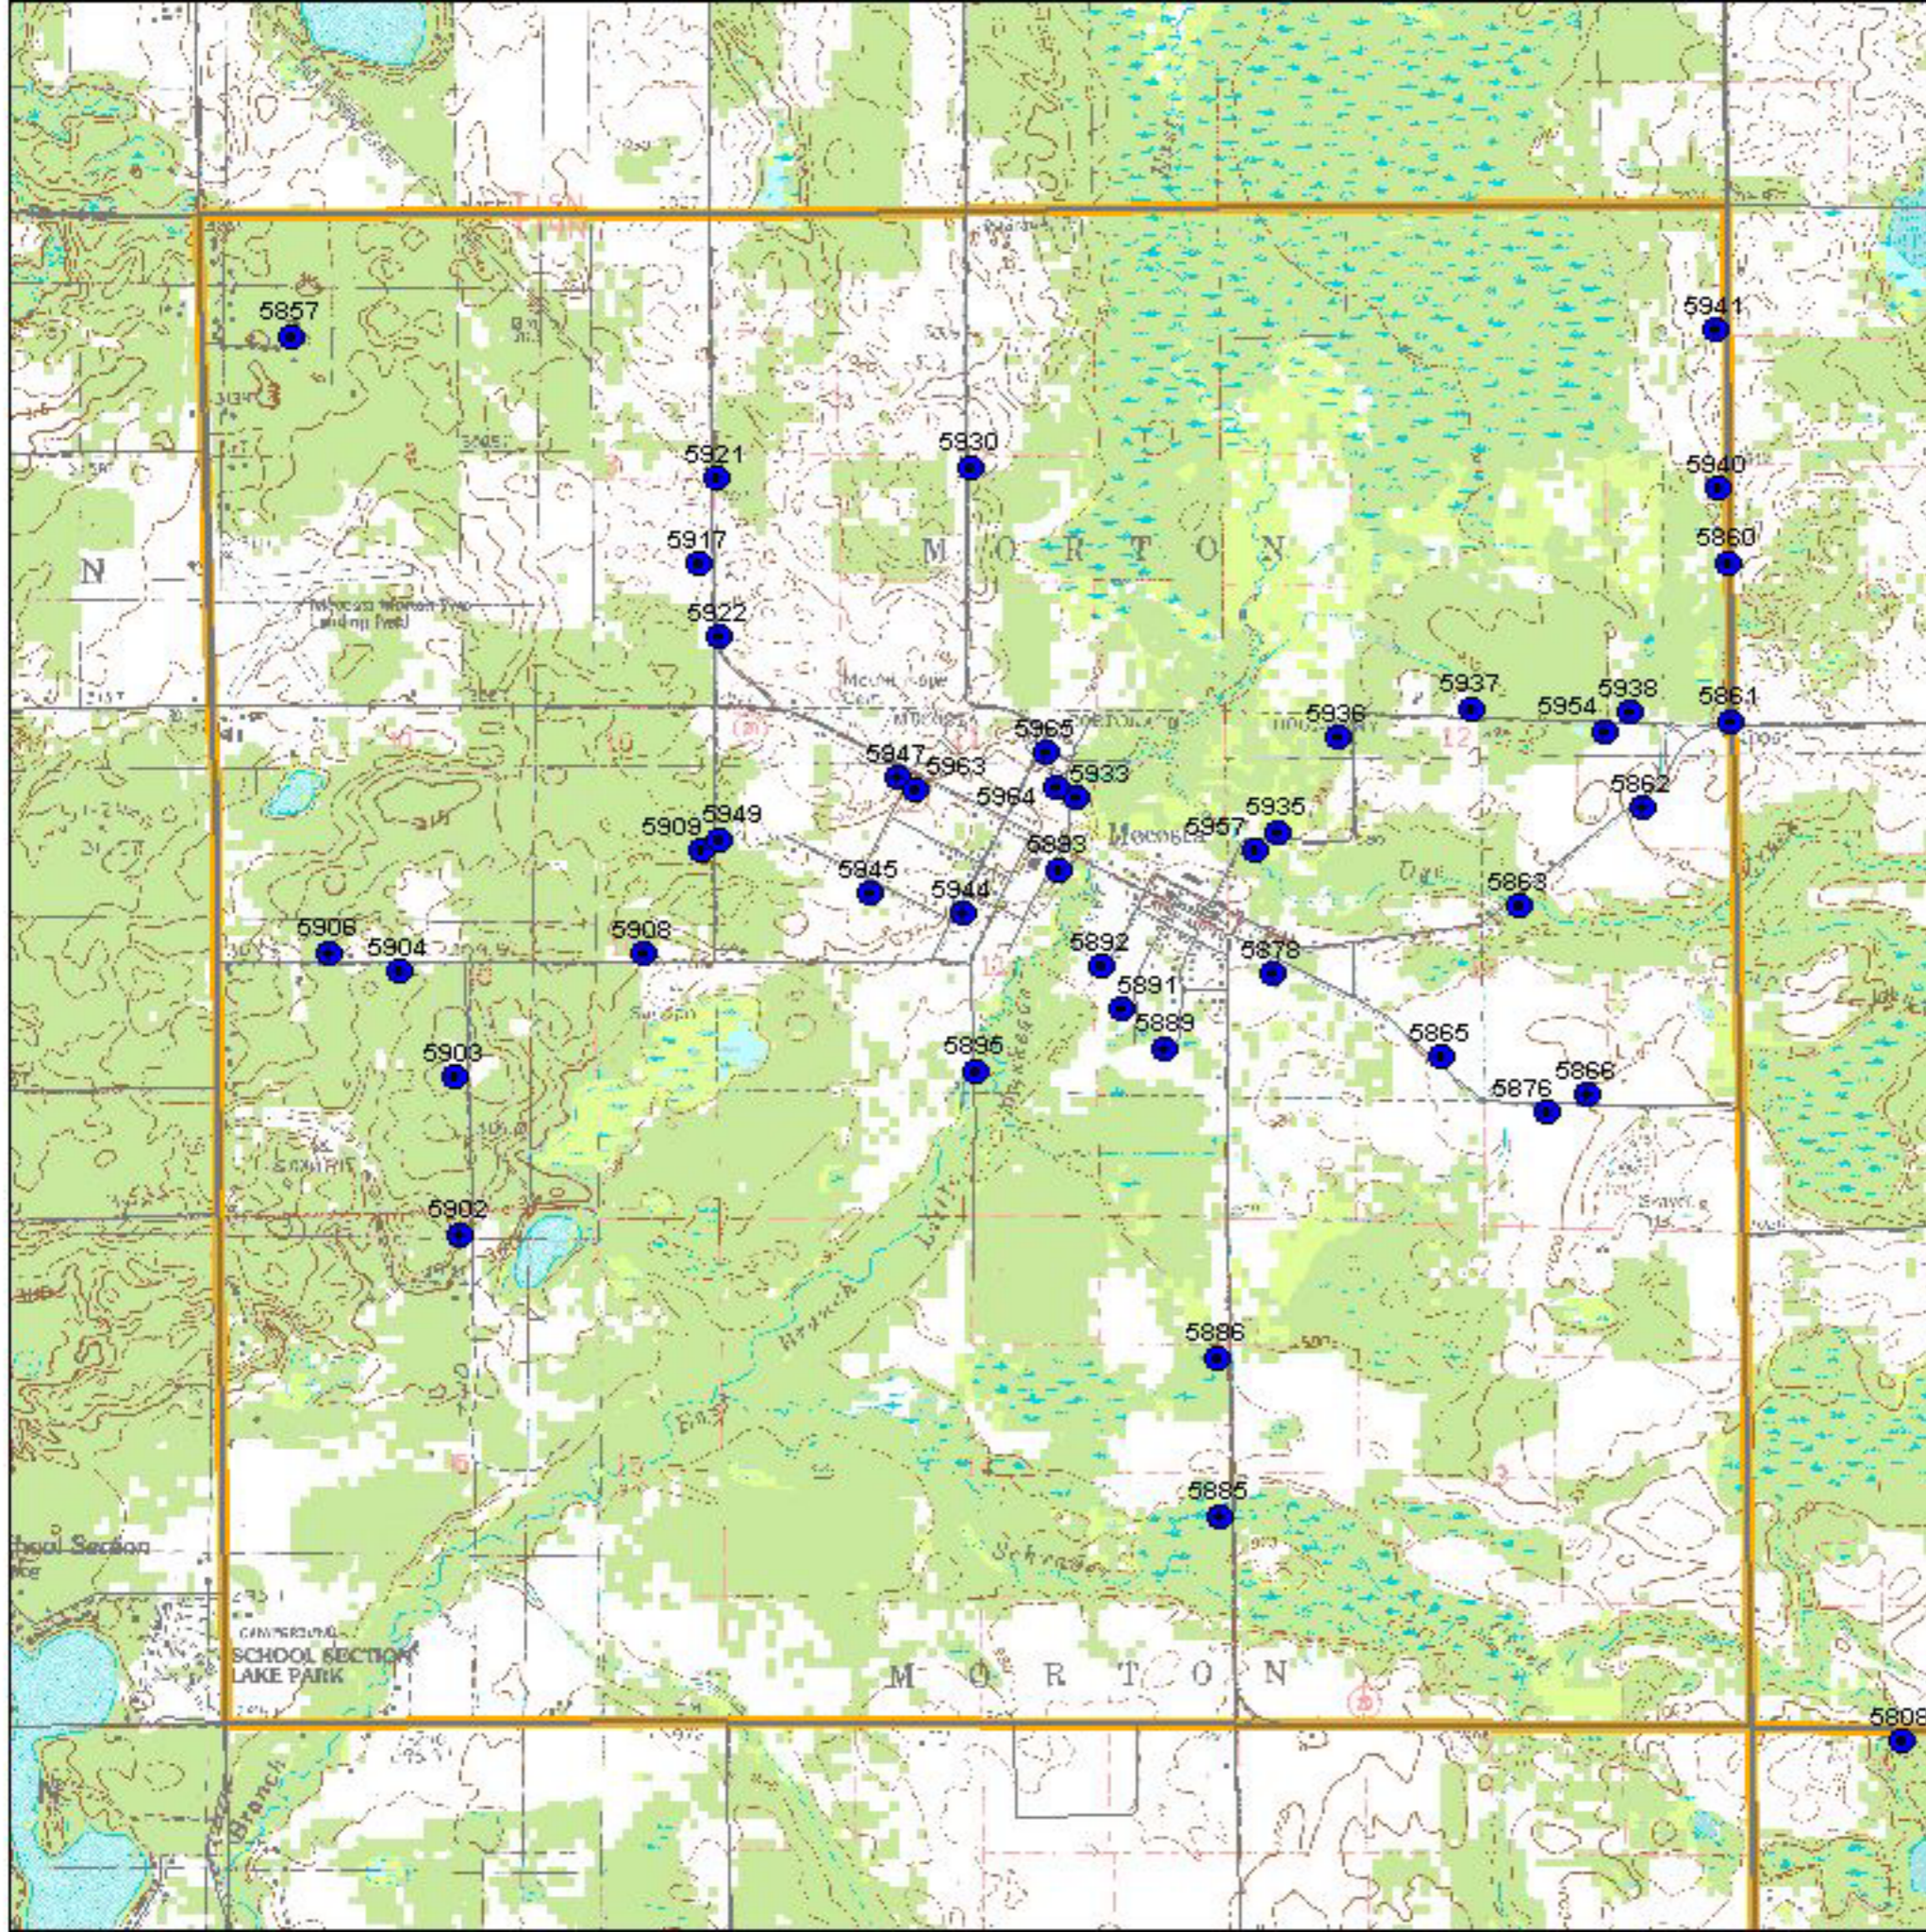

Mecosta County T14N R08W Morton Township Block 1

LEGEND

 BBA Point Sampling Locations (each numbered)

 Priority Block (1/4 twp)

 Other Blocks

USGS Topographic Information:

 Major and County Roads

 Trails and Two-tracks

 Topographic Lines

Landuse / Landcover Backdrop

 City Blocks

 Open Land, Residential, etc. incl. agriculture lands

 Mixed/ Deciduous / Evergreen Forest

 Woody Wetlands, Emergent / Herbaceous Wetlands

 Open Water

0 0.1 0.2 0.3 0.4 0.5 Miles

0 0.2 0.4 0.6 Kilometers

(rev. 2005 may 18)