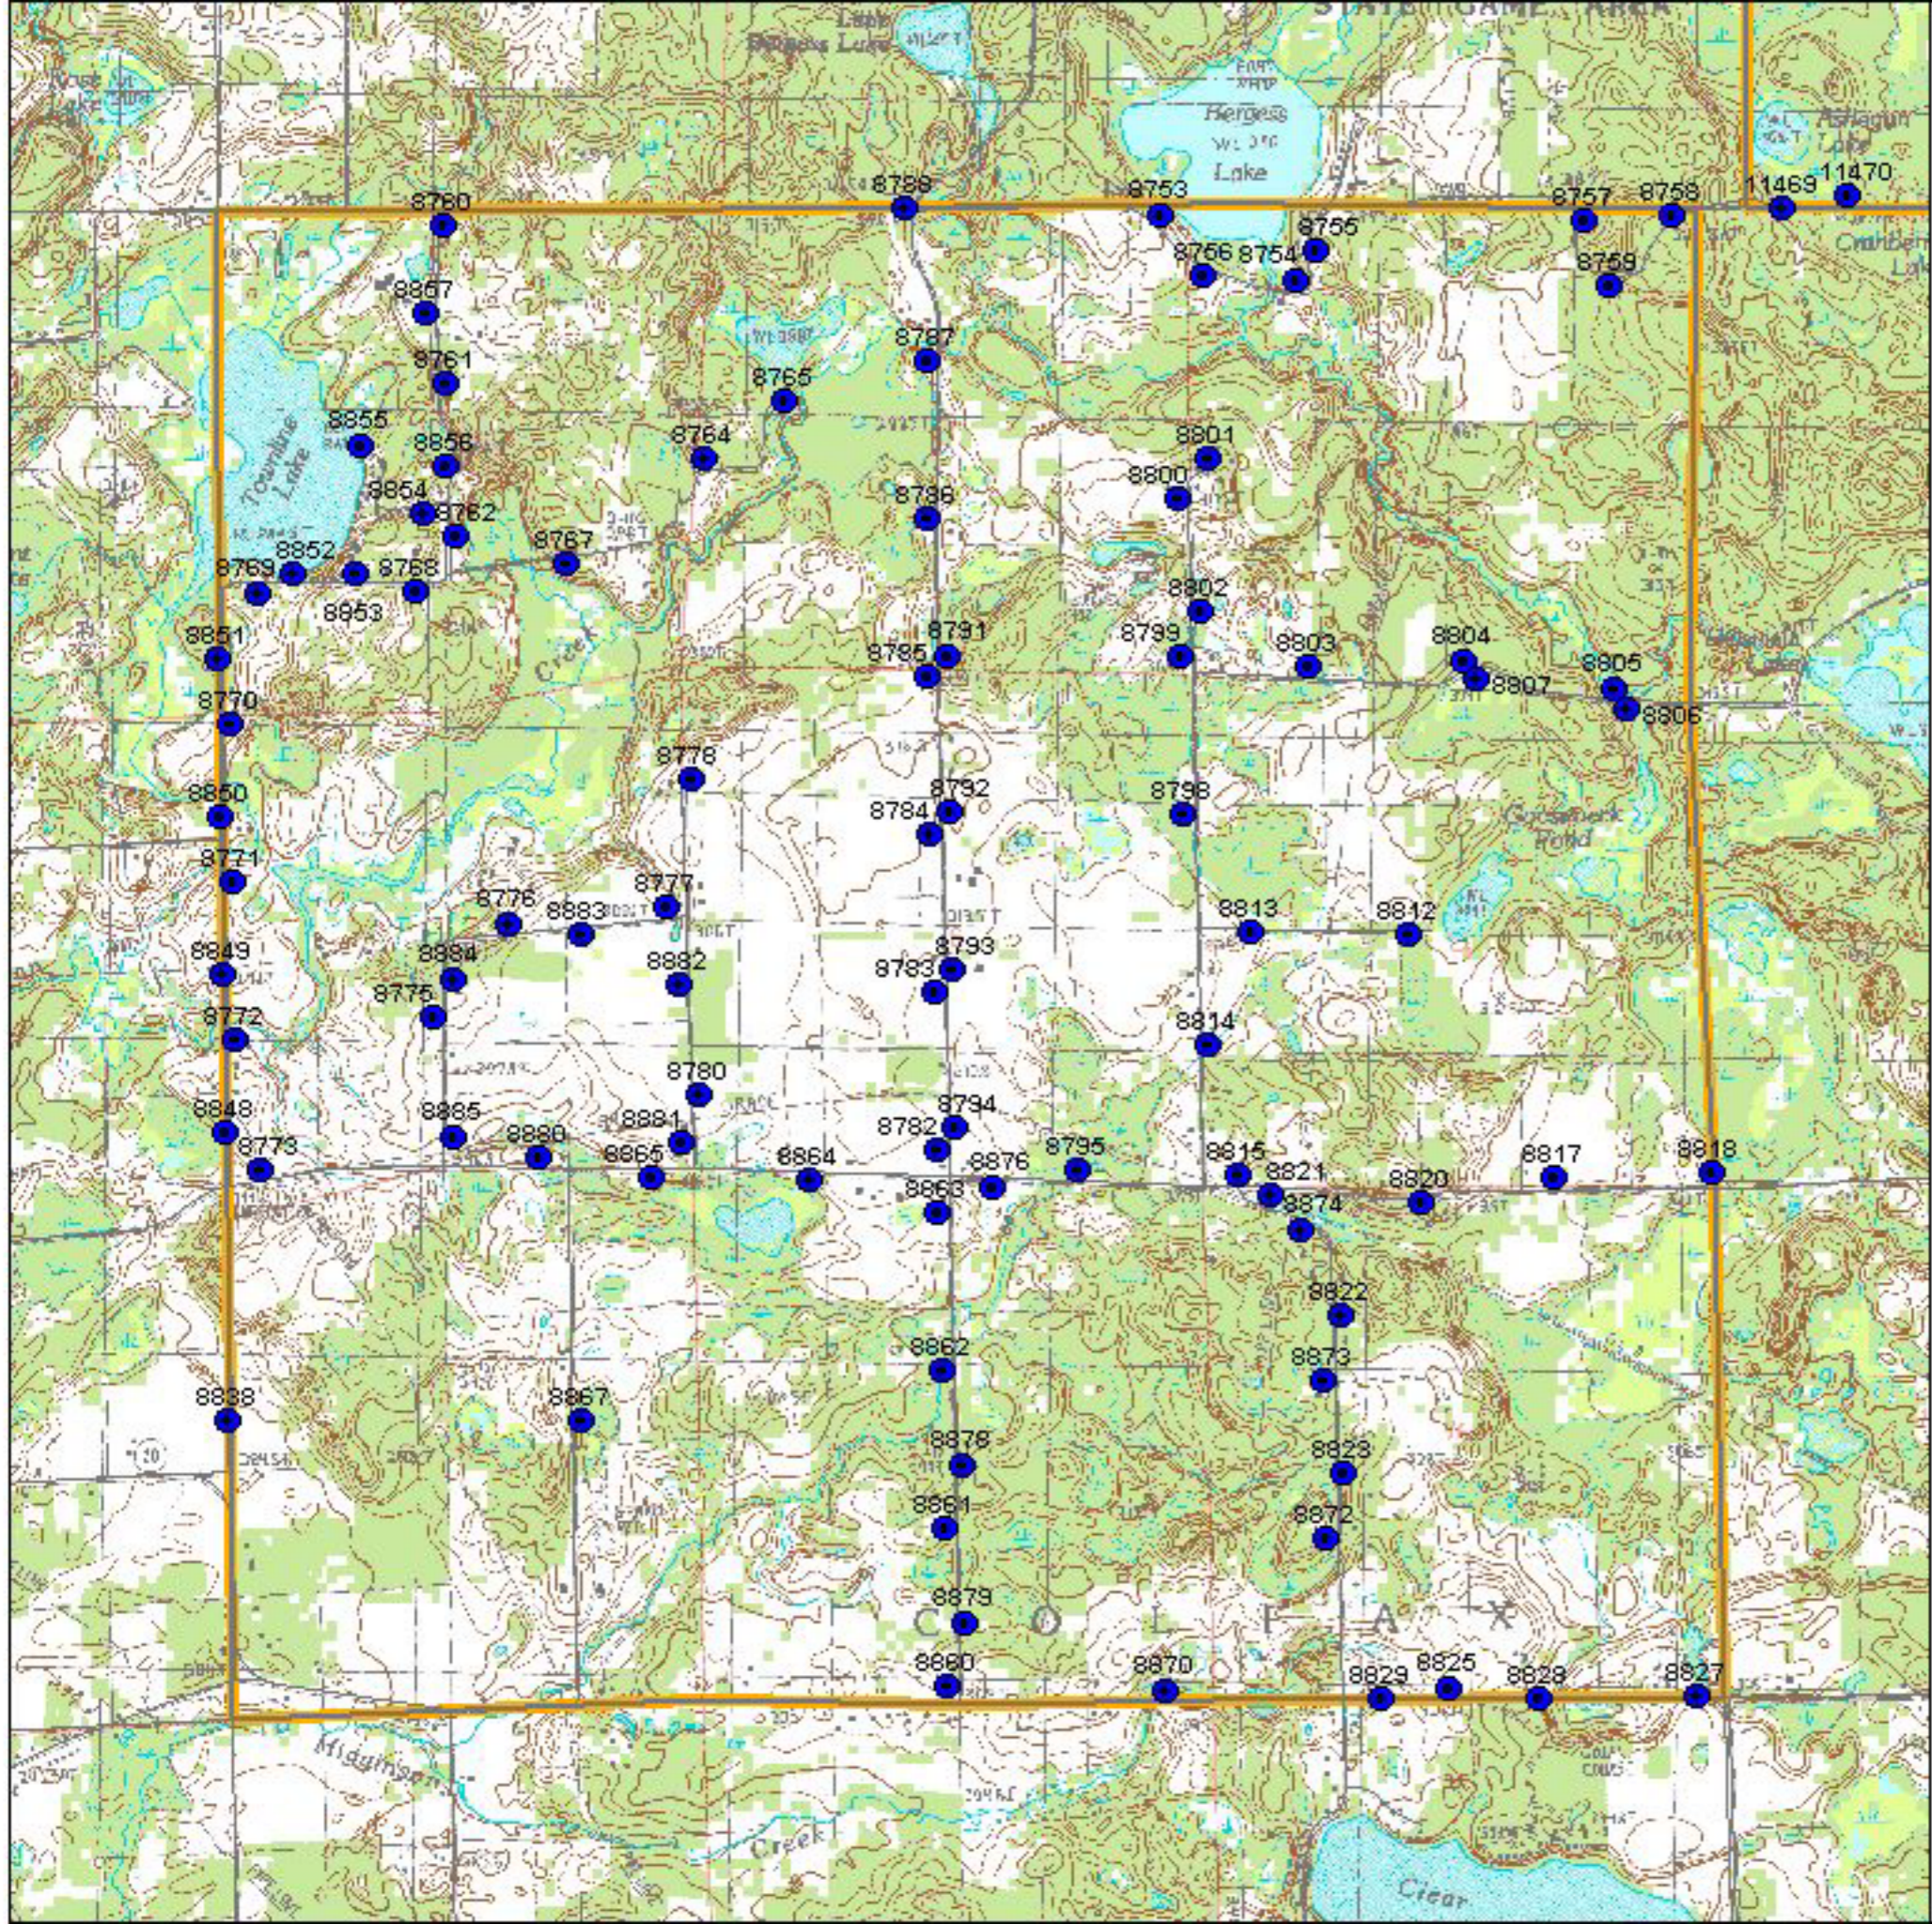

Mecosta County T15N R09W Colfax Township Block 2

LEGEND

- BBA Point Sampling Locations (each numbered)
- ▭ Priority Block (1/4 twp)
- ▭ Other Blocks
- USGS Topographic Information:
 - ▬ Major and County Roads
 - ▬ Trails and Two-tracks
 - ▬ Topographic Lnes
- Landuse / Landcover Backdrop
 - ▭ City Blocks
 - ▭ Open Land, Residential, etc. incl. agriculture lands
 - ▭ Mixed/ Deciduous / Evergreen Forest
 - ▭ Woody Wetlands, Emergent / Herbaceous Wetlands
 - ▭ Open Water