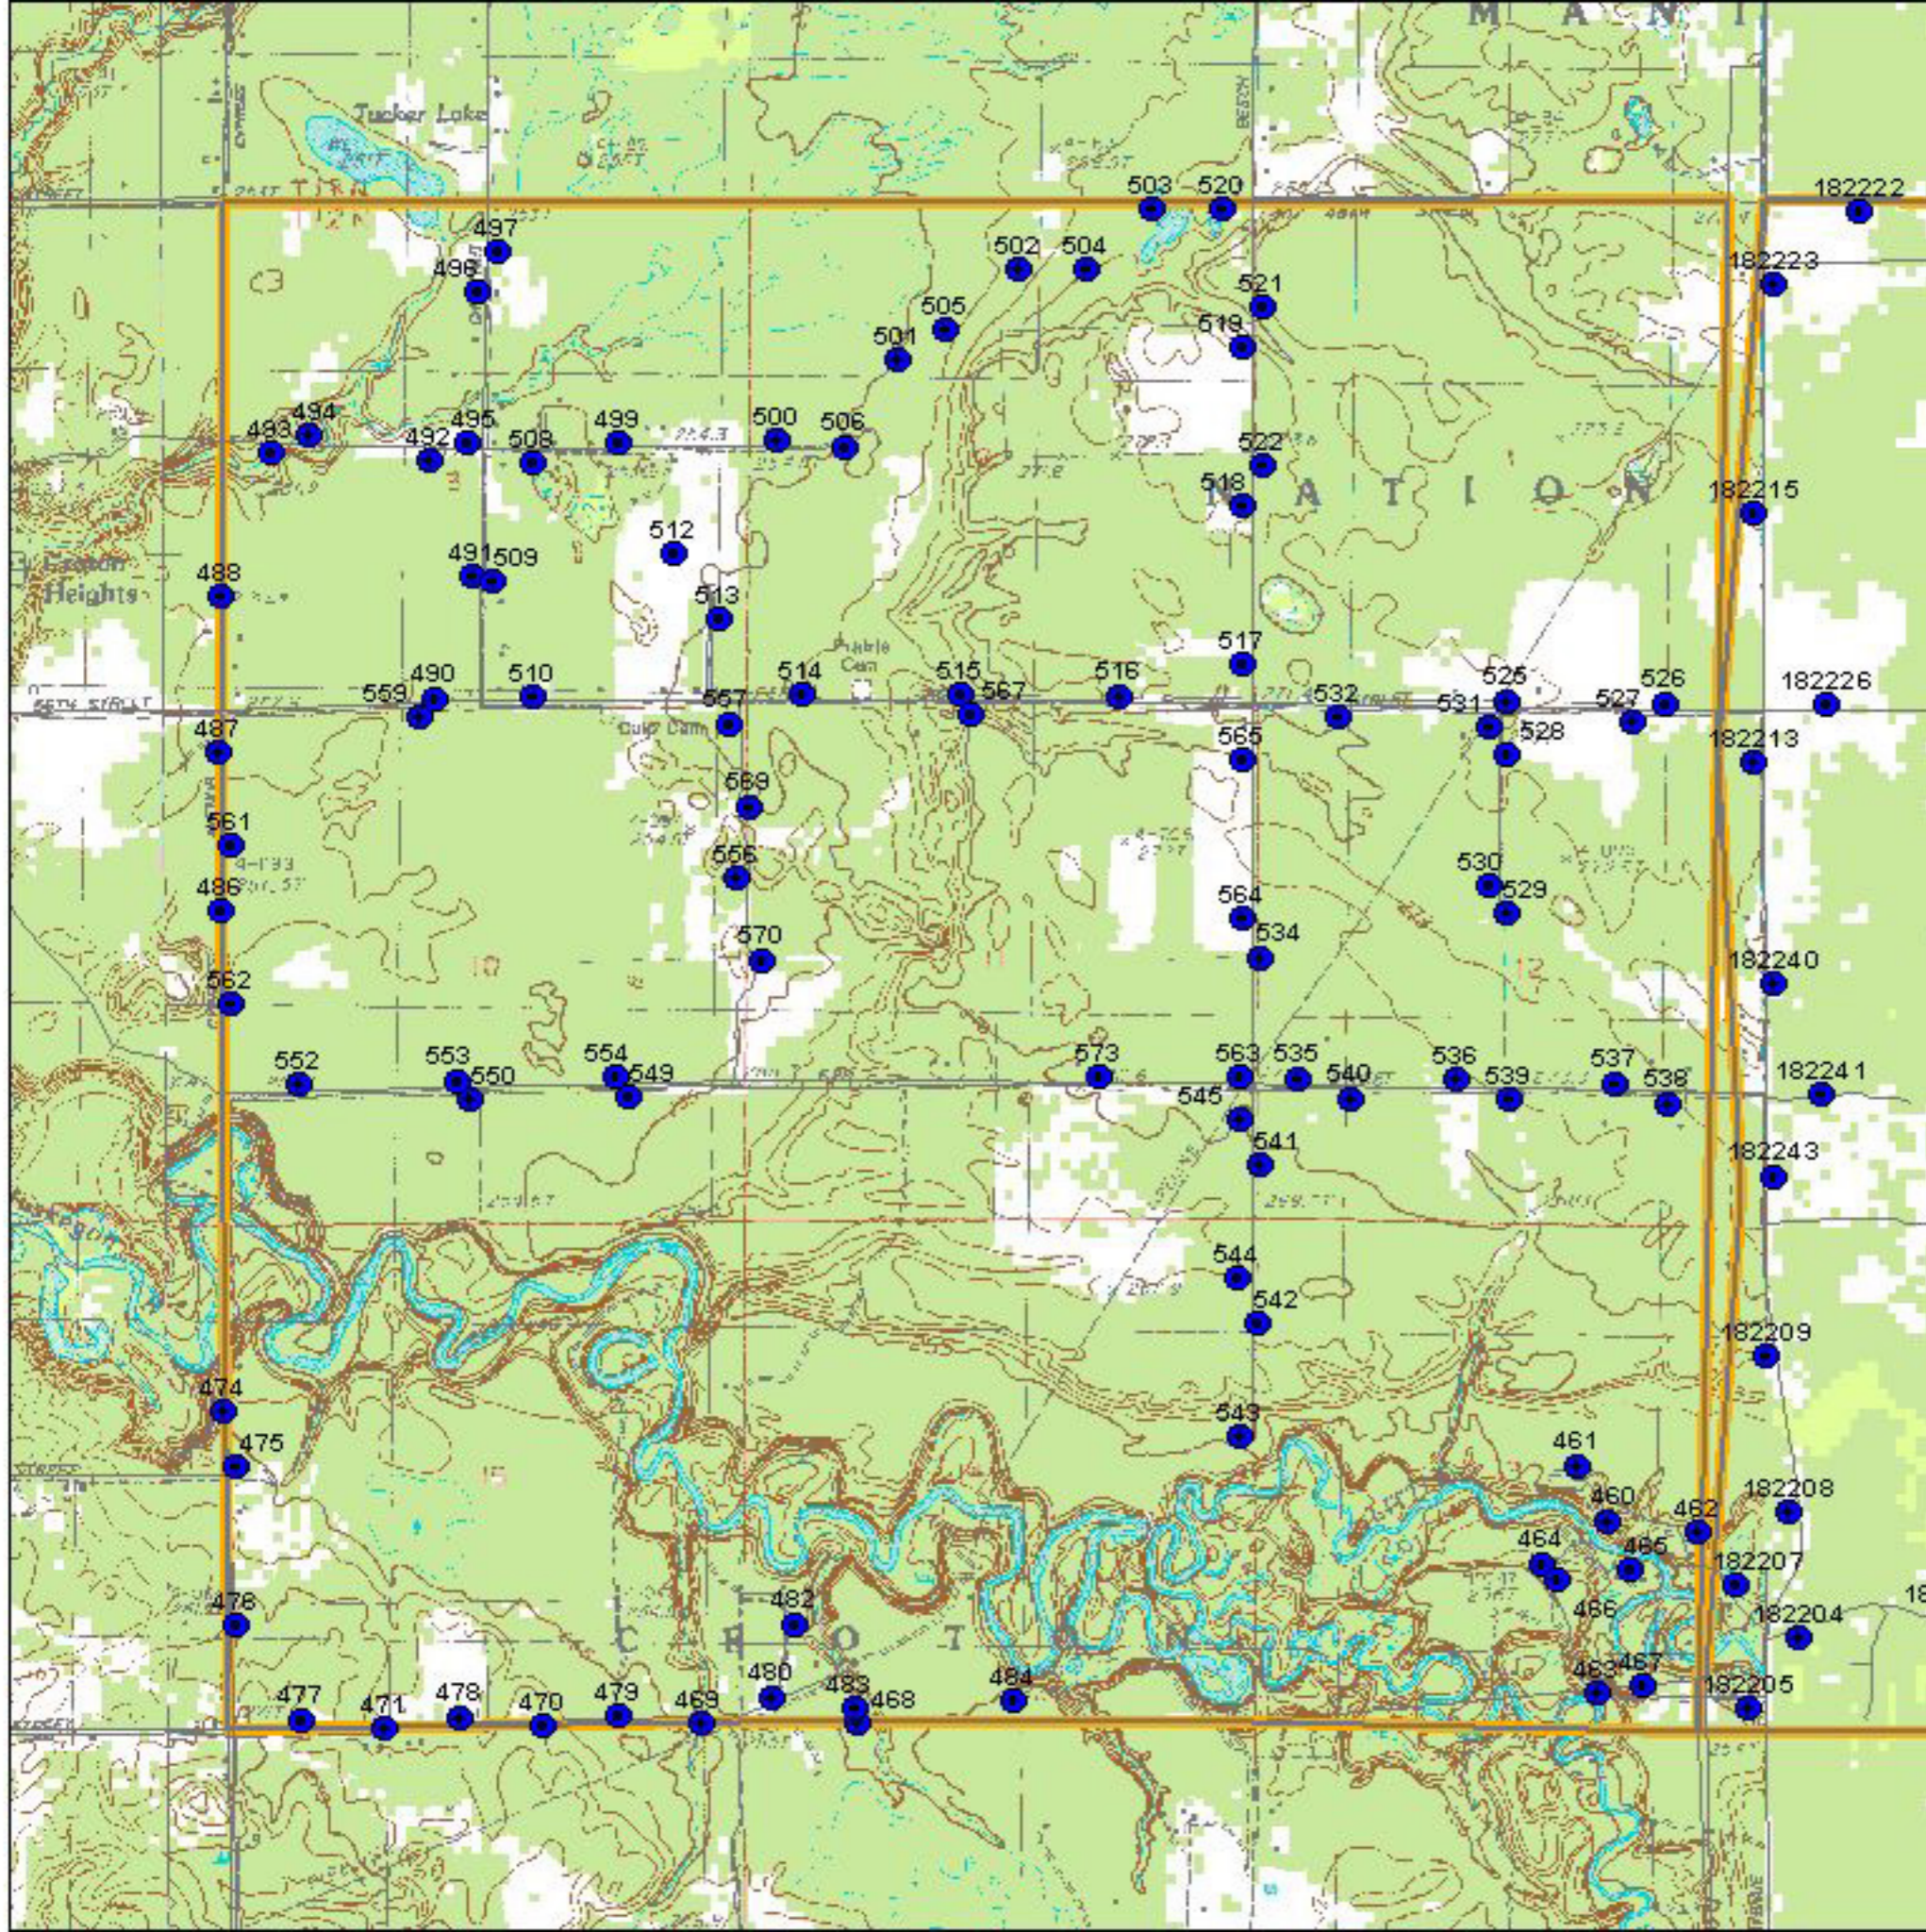

# Newaygo County T12N R11W Croton Township Block 1

## LEGEND

● BBA Point Sampling Locations (each numbered)

▭ Priority Block (1/4 twp)

▭ Other Blocks

USGS Topographic Information:

▬ Major and County Roads

▬ Trails and Two-tracks

▬ Topographic Lines

Landuse / Landcover Backdrop

▭ City Blocks

▭ Open Land, Residential, etc. incl. agriculture lands

▭ Mixed/ Deciduous / Evergreen Forest

▭ Woody Wetlands, Emergent / Herbaceous Wetlands

▭ Open Water

(rev. 2005 may 18)