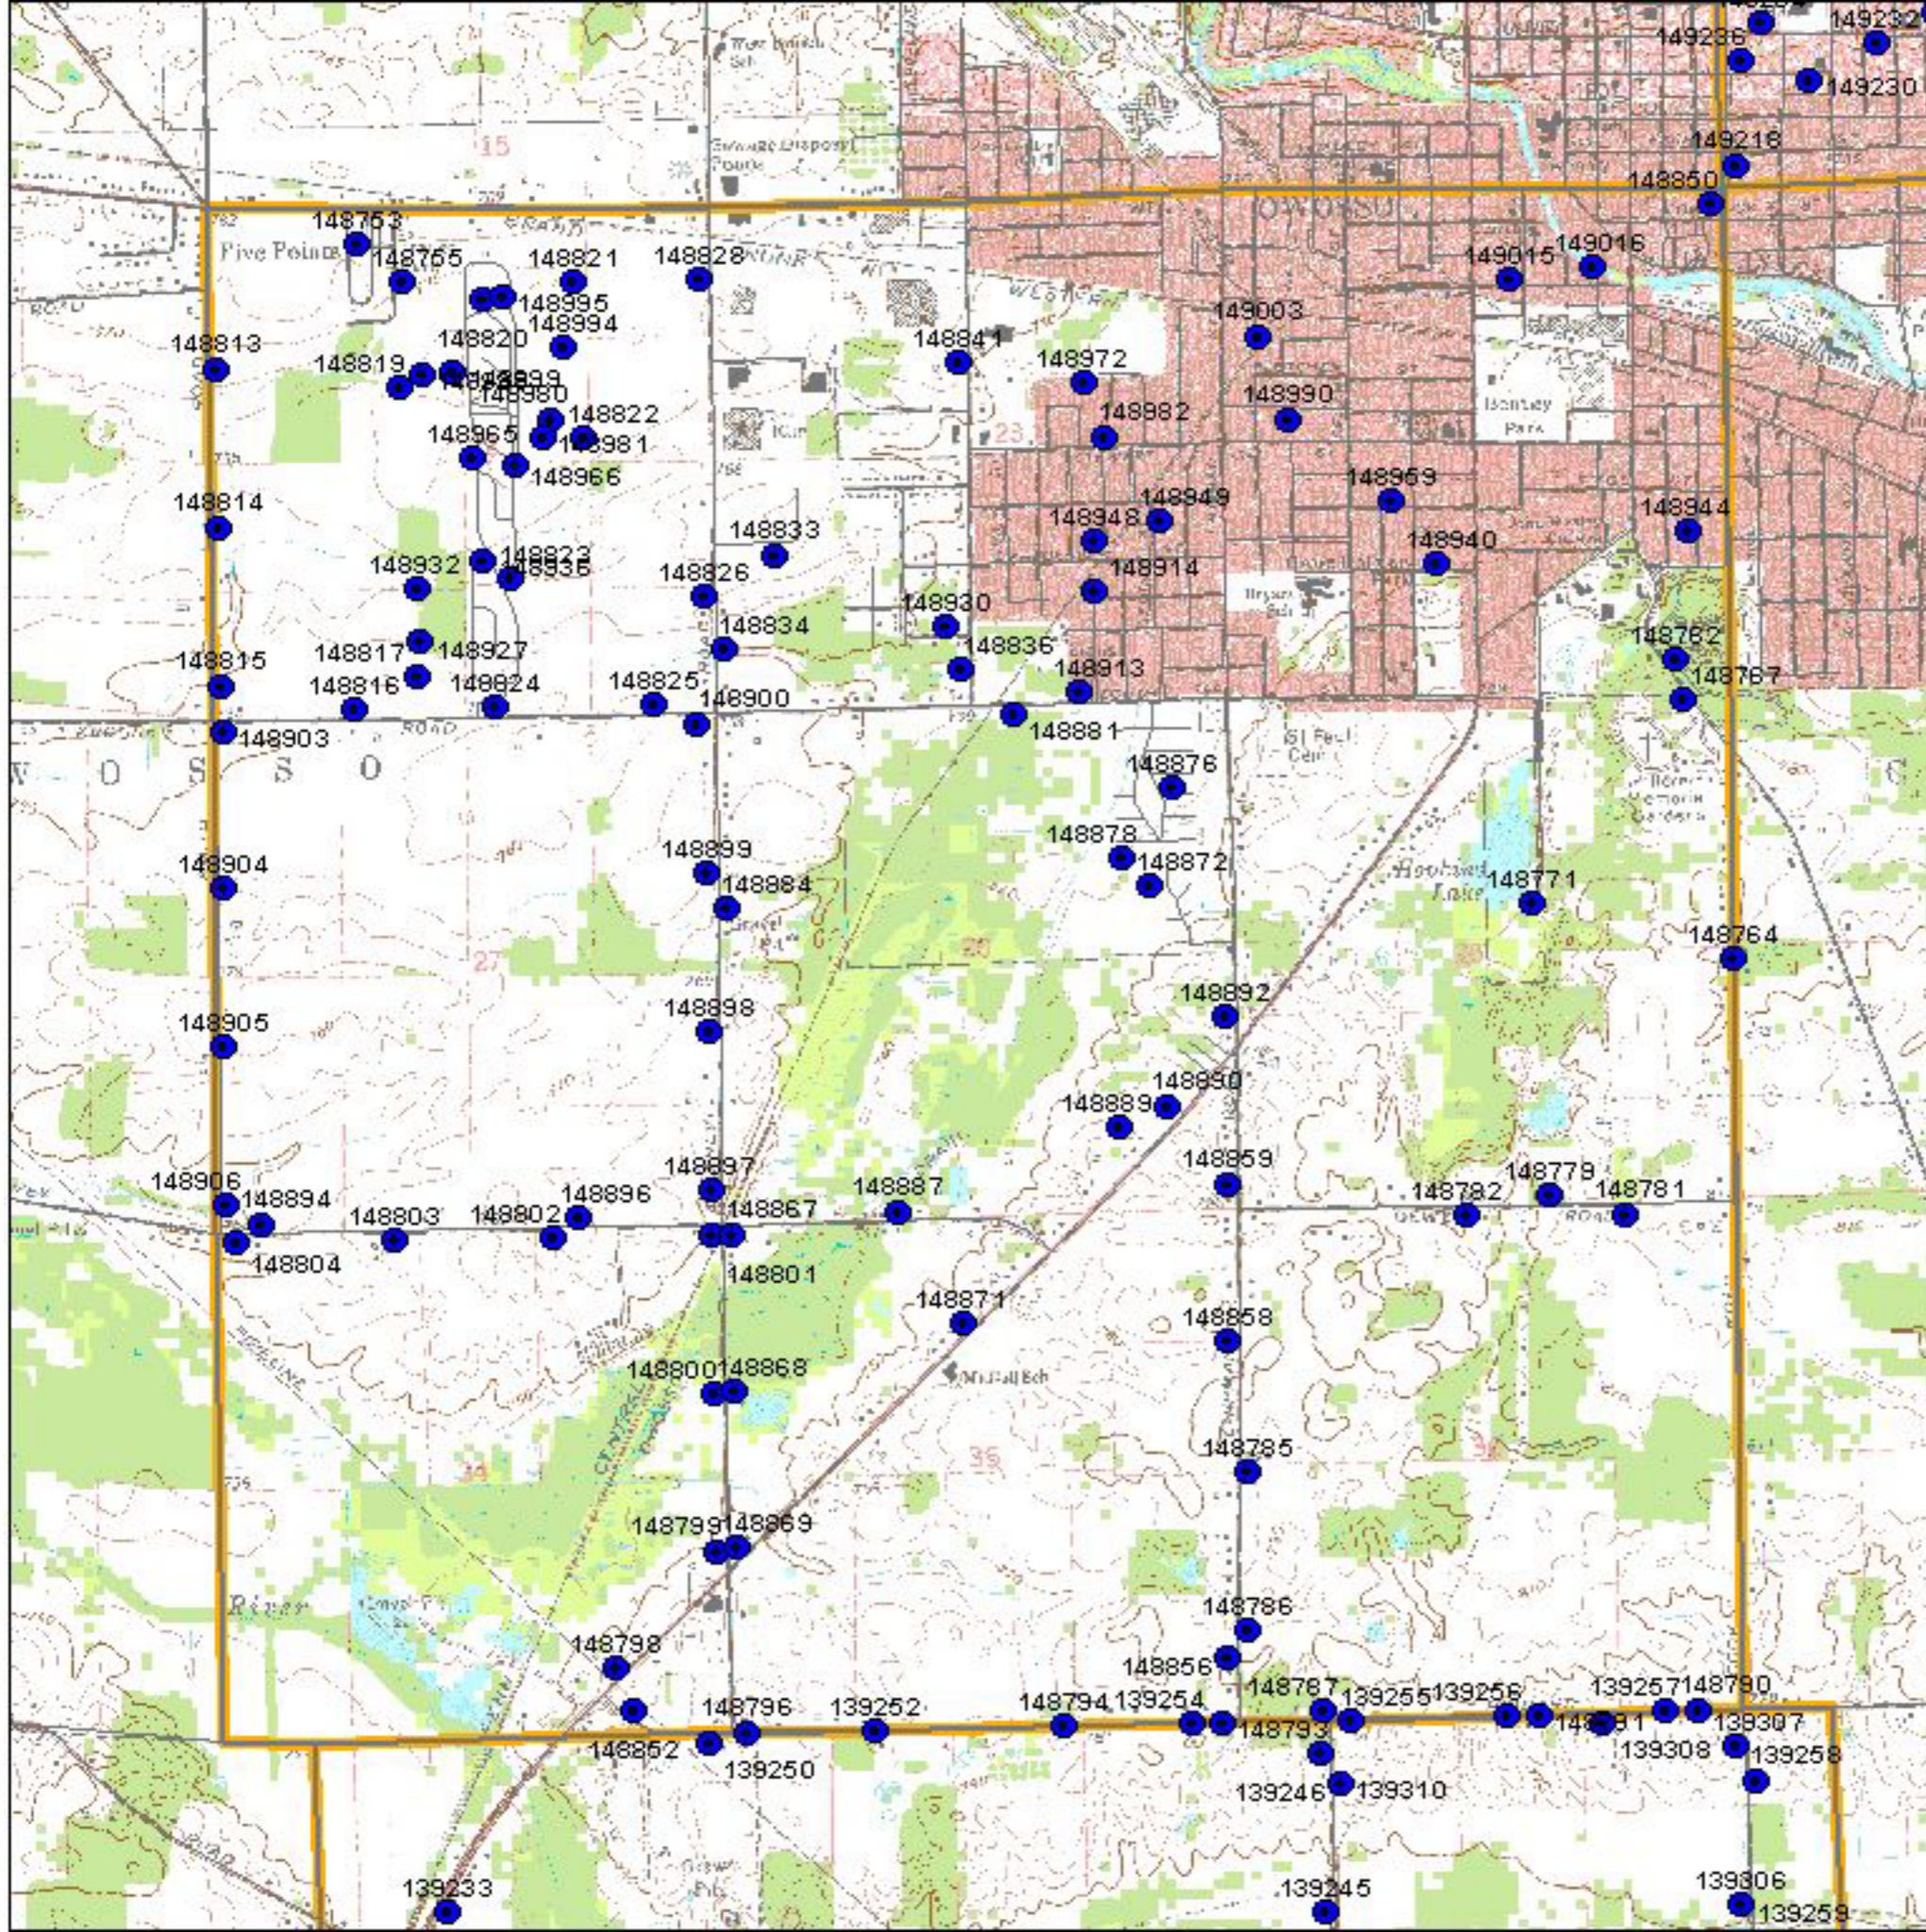

Shiawassee County T07N R02E Owosso Township Block 4

LEGEND

-  BBA Point Sampling Locations (each numbered)
-  Priority Block (1/4 twp)
-  Other Blocks
- USGS Topographic Information:
 -  Major and County Roads
 -  Trails and Two-tracks
 -  Topographic Lines
- Landuse / Landcover Backdrop
 -  City Blocks
 -  Open Land, Residential, etc. incl. agriculture lands
 -  Mixed/ Deciduous / Evergreen Forest
 -  Woody Wetlands, Emergent / Herbaceous Wetlands
 -  Open Water

 0 0.1 0.2 0.3 0.4 0.5 Miles

 0 0.2 0.4 0.6 Kilometers

 (rev. 2005 may 18)