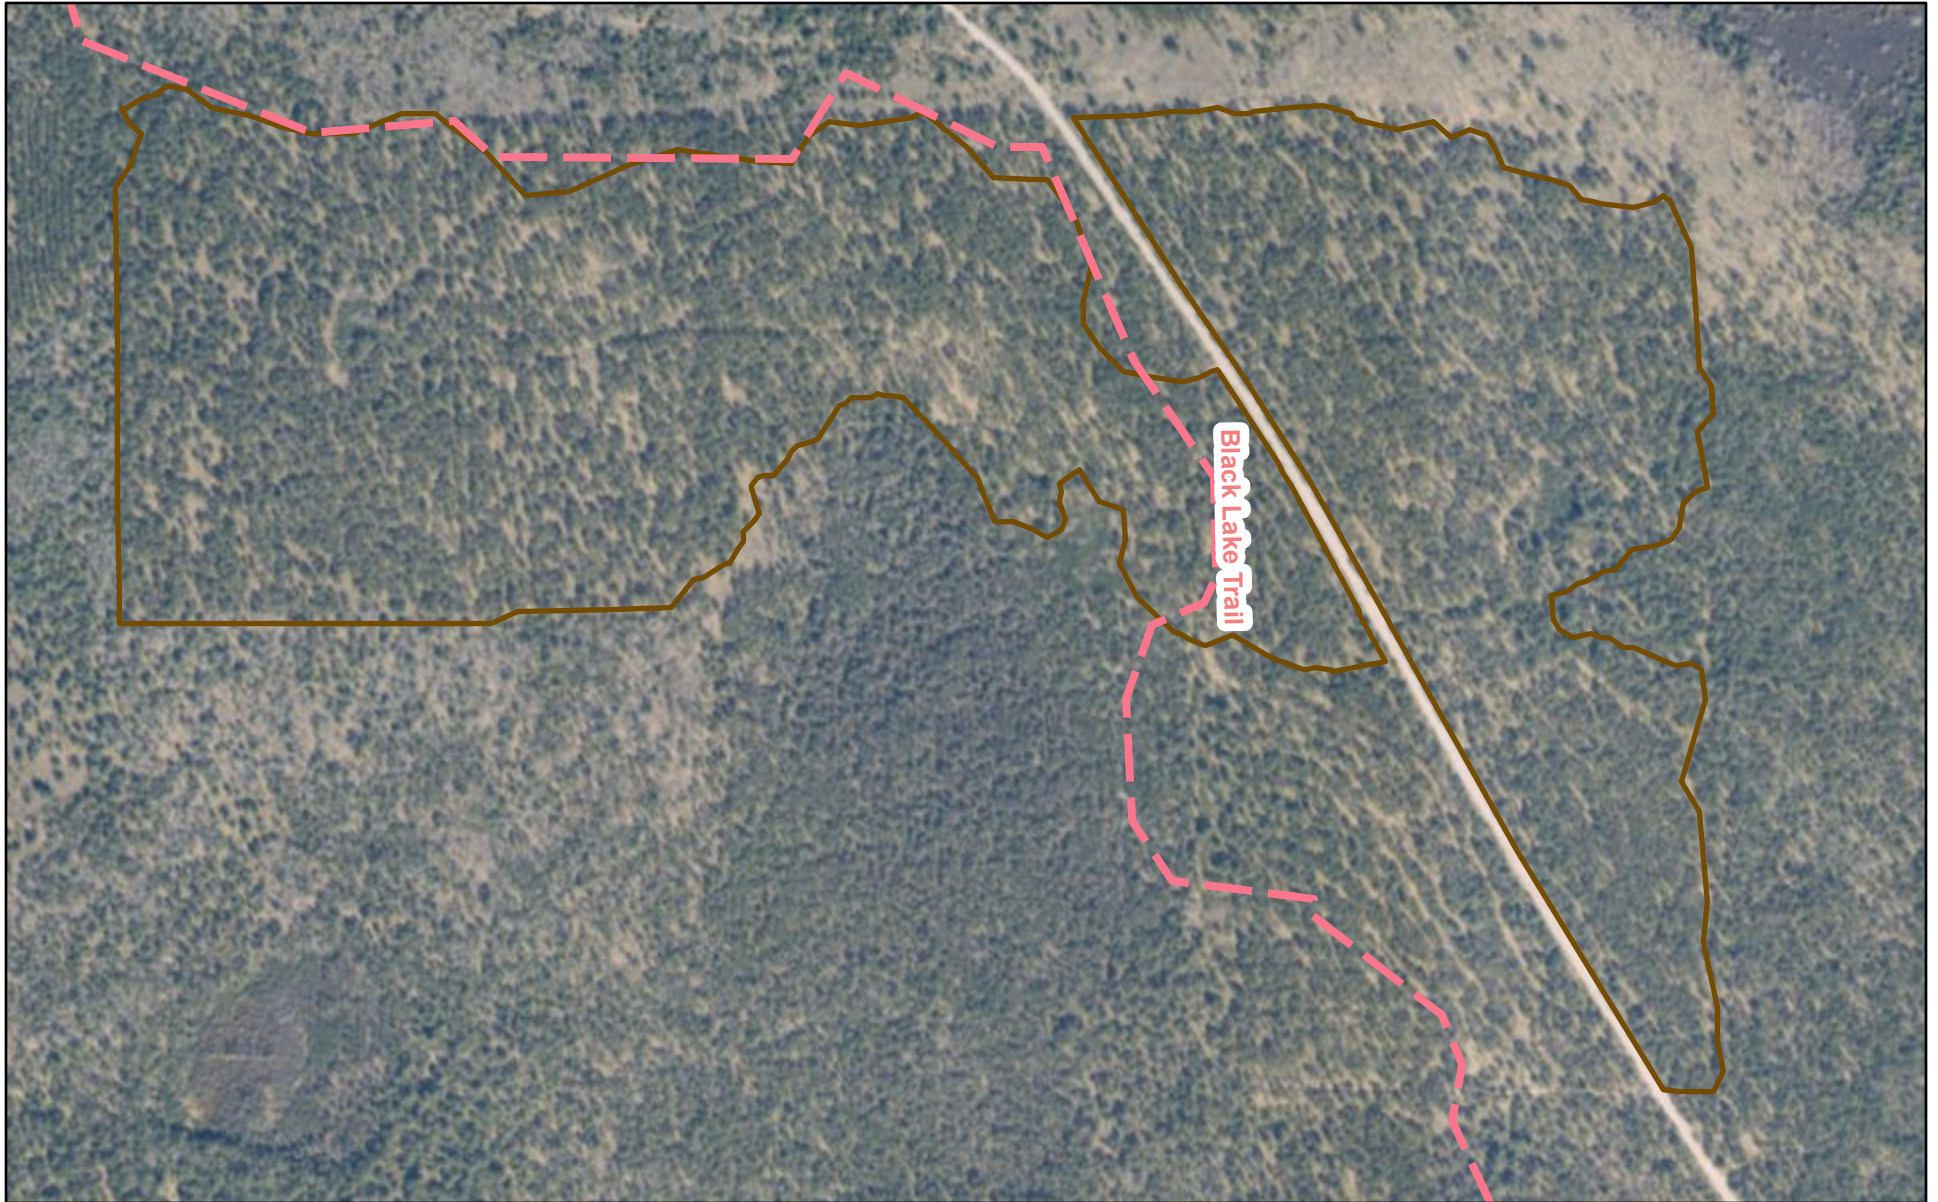

RC #1 54168036

3/27/2024, 8:18:39 AM

-  DNR Trails Simplified All Use Types VIEW - Sync Enabled - ATV Trail
- MIFI Data Treatments - Read - Treatments
-  Treatments

Source: Esri, Maxar, Earthstar Geographics, and the GIS User Community