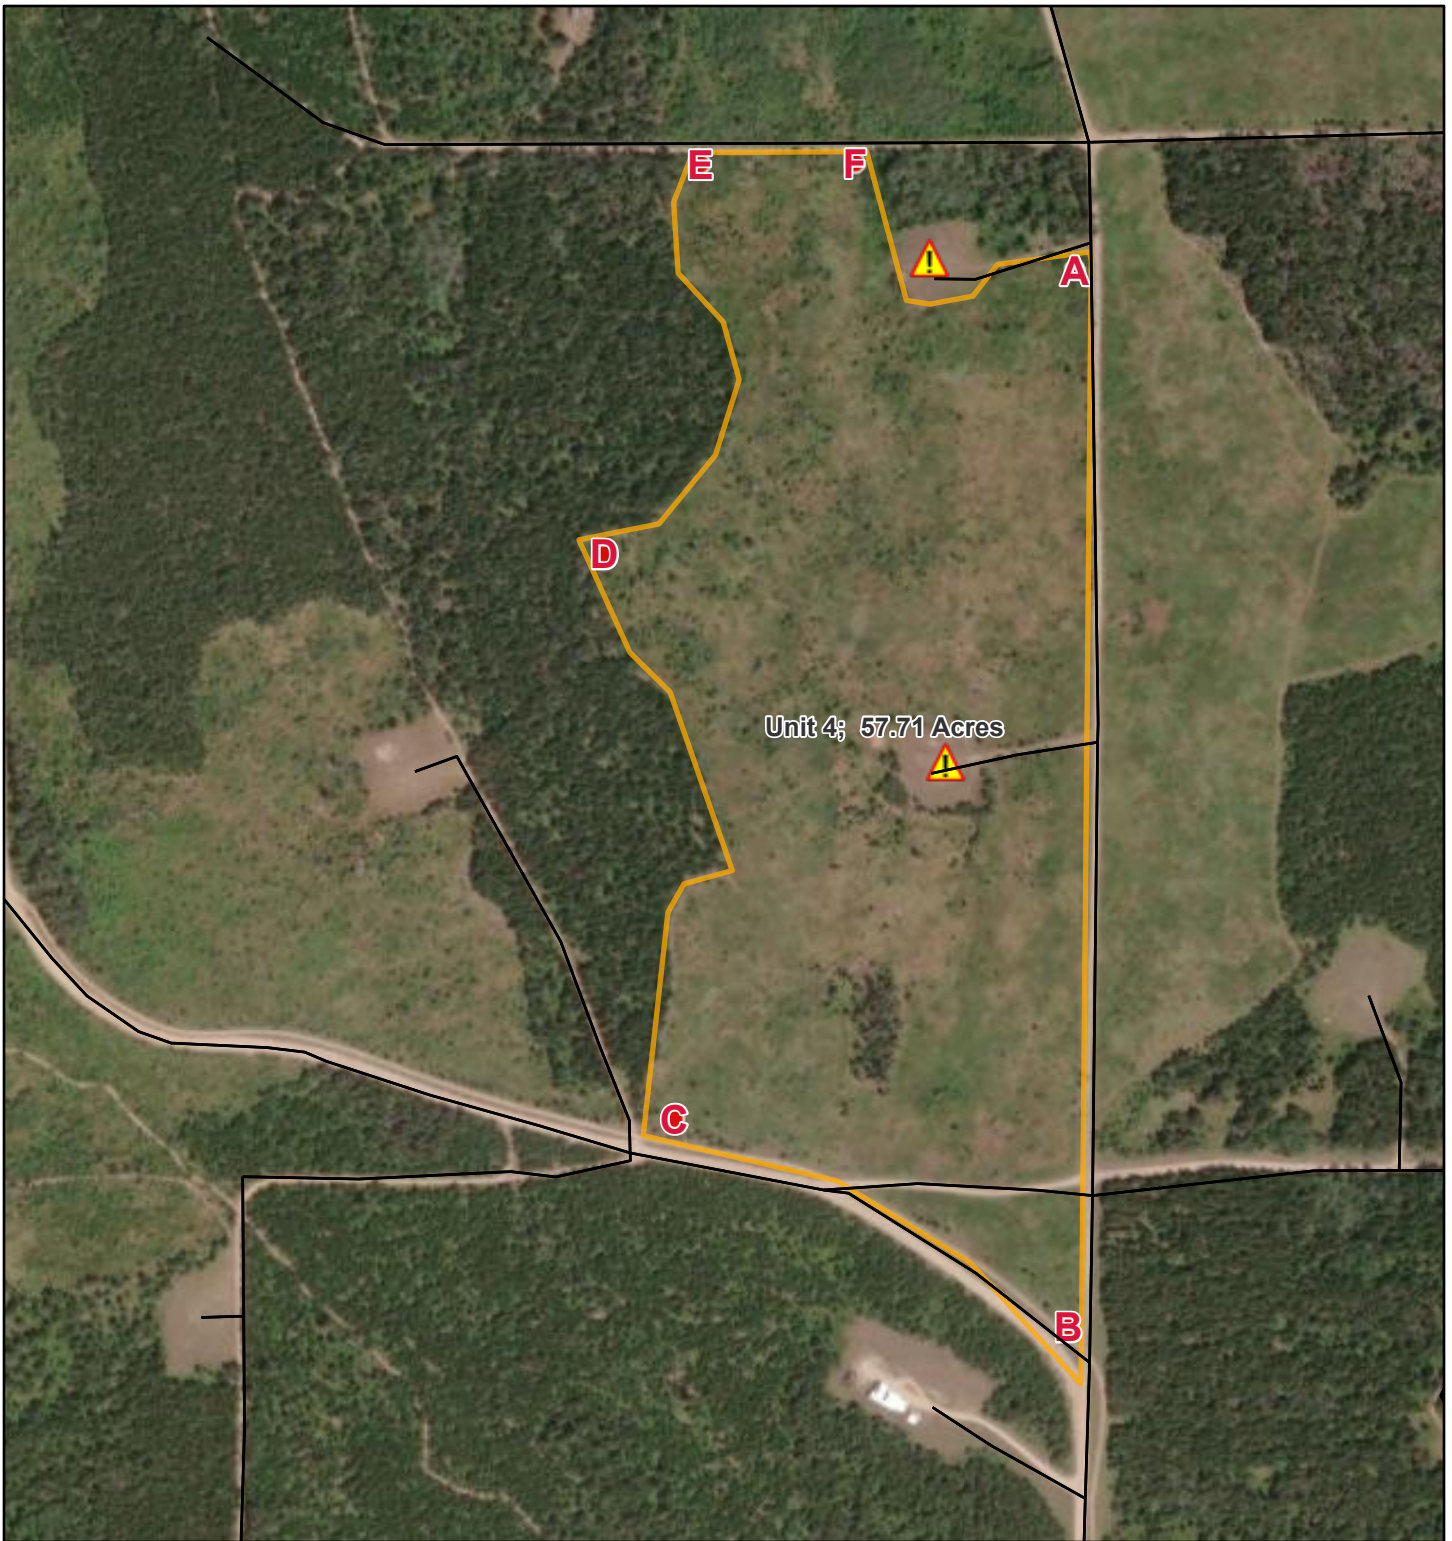

Winding Rd Unit #4

1/22/2024, 2:03:22 PM

1801efa2ca8-layer-59

Hazard

Oil And Gas Lines EDIT - Sync Enabled - DNR Oil And Gas Lines

DNR Oil And Gas Lines VIEW - DNR Oil And Gas Lines

1801efa2ca0-layer-55

Prescribed Burn Proposed

Prescribed_Burns_Ignition_Points_9841

1:8,000

Source: Esri, Maxar, Earthstar Geographics, and the GIS User Community